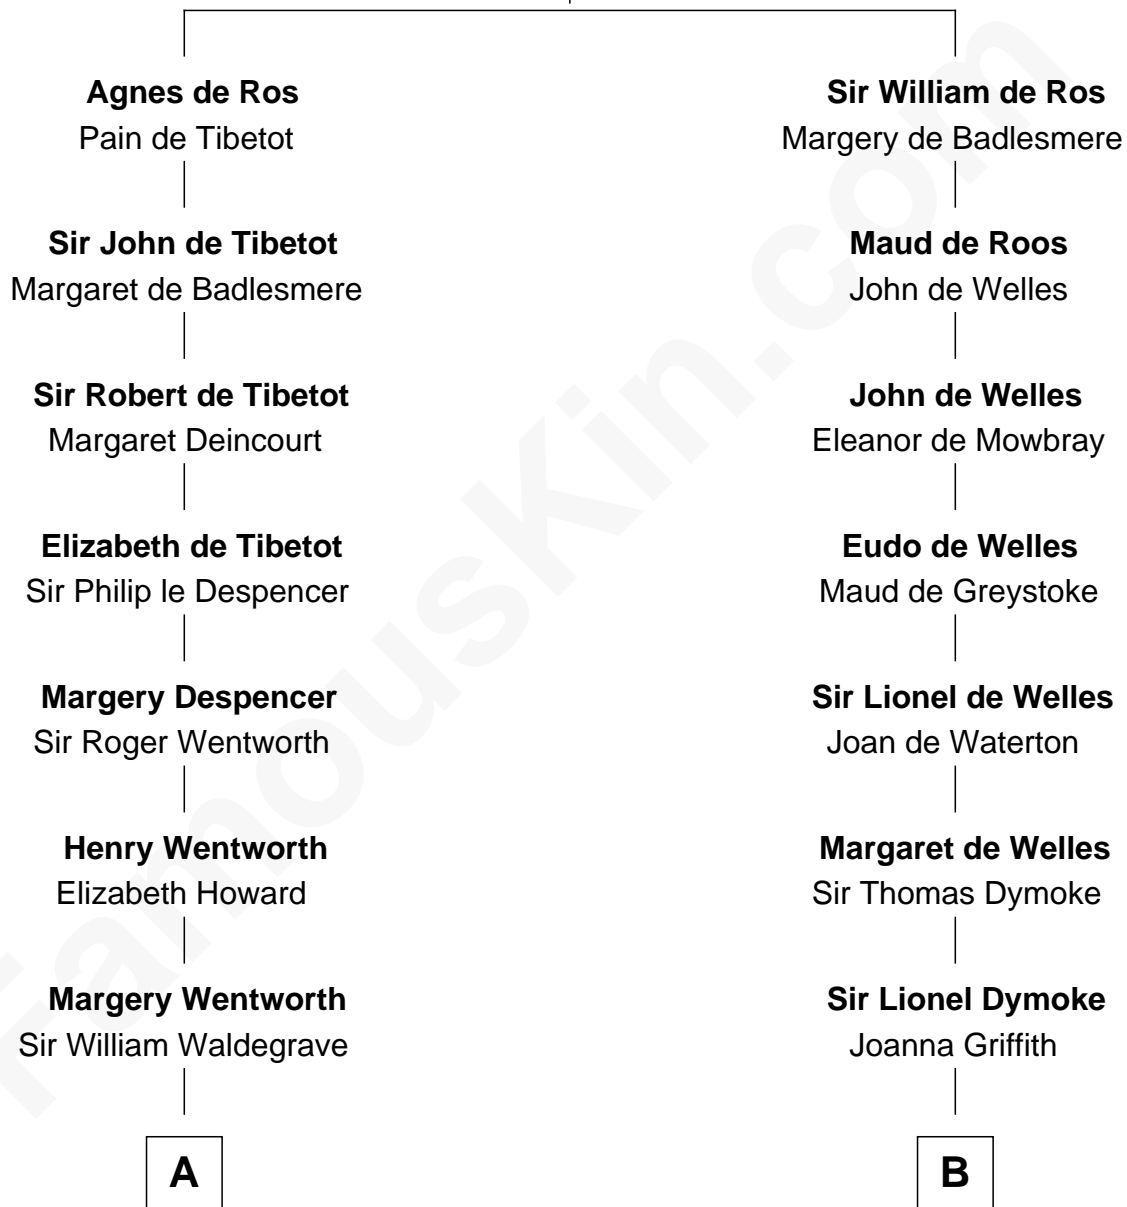

**FamousKin.com**  
**Relationship Chart of**  
**Rev. George Burroughs**

*Executed for Witchcraft, Salem 1692*

**12th cousin 9 times removed of**

**Lucille Ball**

*TV Actress - "I Love Lucy"*

**William de Ros**  
 Maude de Vaux

**C**

**Sally Bennet Osborn**

Newman Durrell

**George Osborn Durrell**

Anne Jane Jewell

**Nellie Rebecca Durrell**

Jasper Clinton Ball

**Henry Durrell Ball**

Desiree Evelyn Hunt

**Lucille Ball**

*TV Actress - "I Love Lucy"*

FamousKin.com