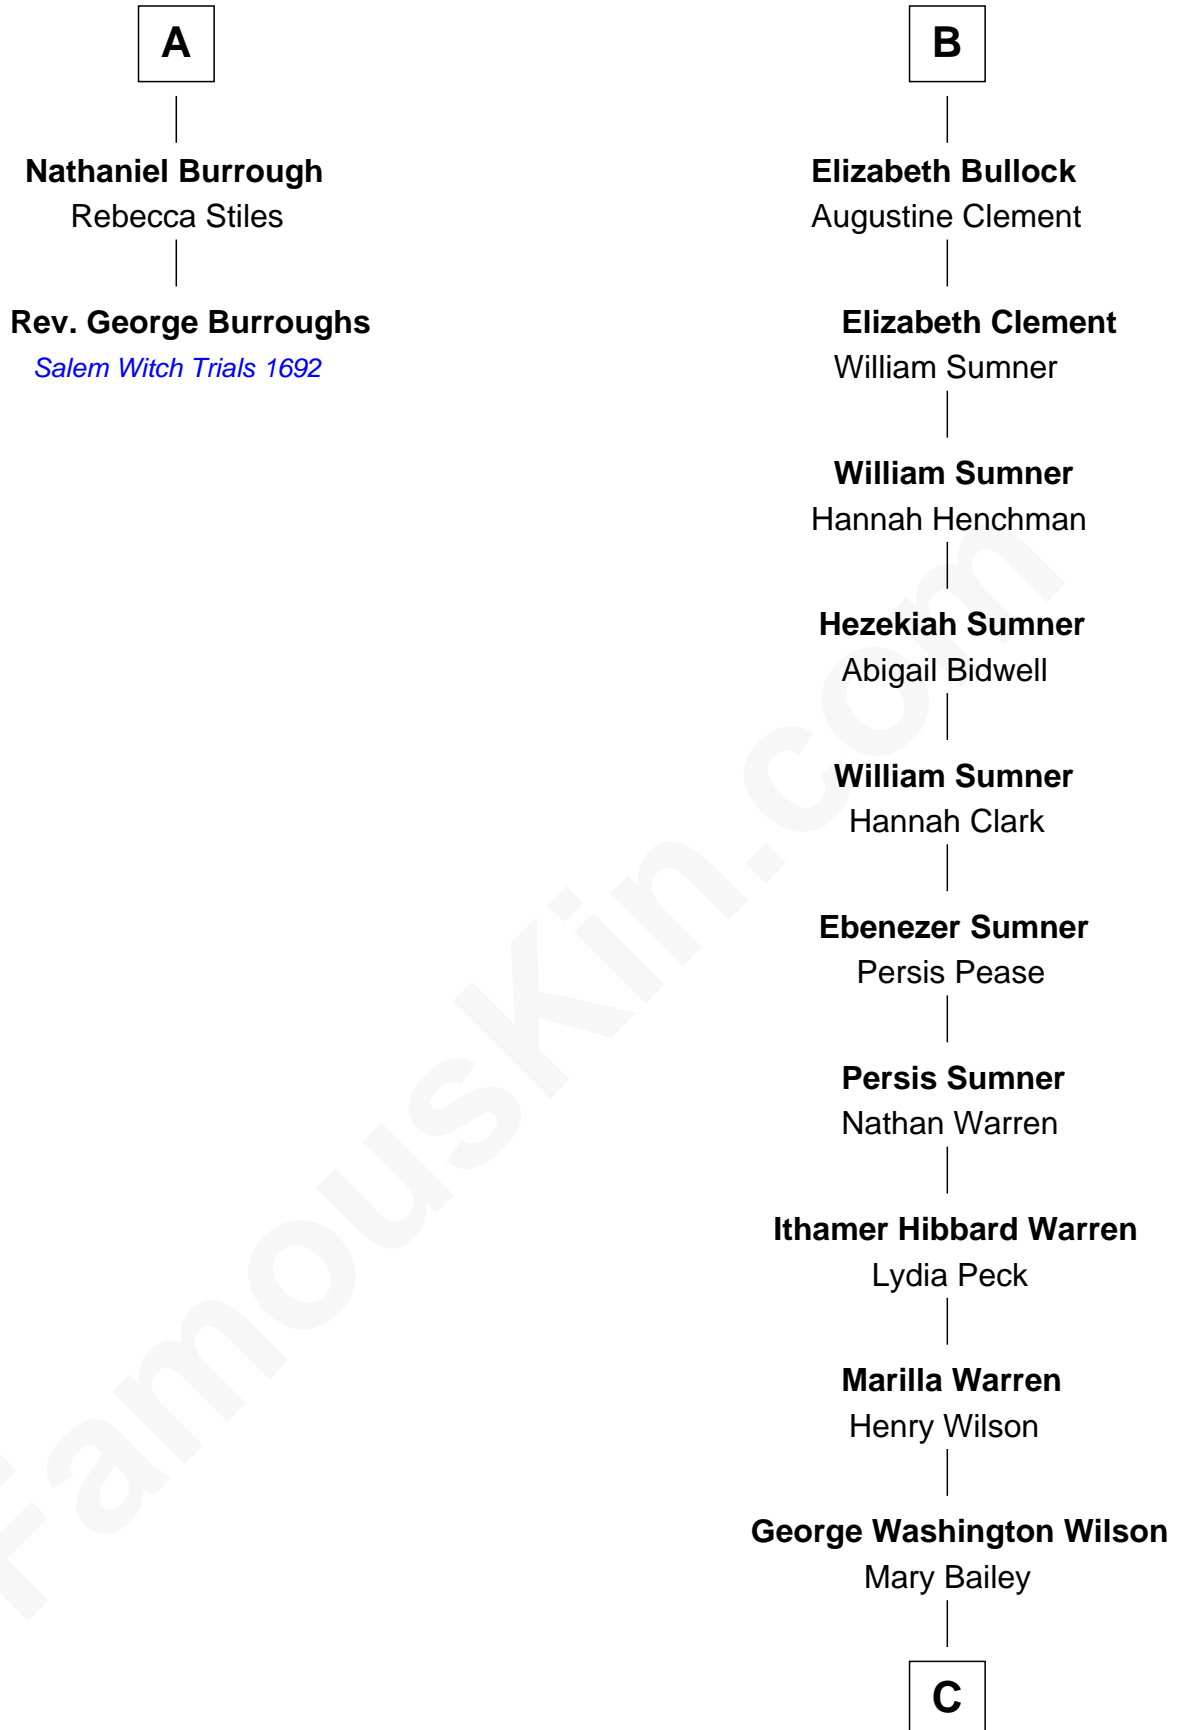

## Relationship Chart of

**Rev. George Burroughs**  
*Executed for Witchcraft, Salem 1692*

8th cousin 12 times removed of

**Brian Wilson**

*Co-Founder of The Beach Boys*

**Sir John Howard**

*with wife*  
*Alice Tendring*

**Bridget Higham**  
 Thomas Burrough

**Rev. George Burrough**  
 Frances Sparrow

**A**

**Sir John Howard**  
 Joan Walton

**Elizabeth Howard**  
 Sir John de Vere

**Joan de Vere**  
 Sir William Norreys

**Margaret Norreys**  
 Gilbert Bullock

**Thomas Bullock**  
 Alice Kingsmill

**Richard Bullock**  
 Alice Berrington

**William Bullock**

-----

**B**

**C**

**William Henry Wilson**

Alta Lenora Chitwood