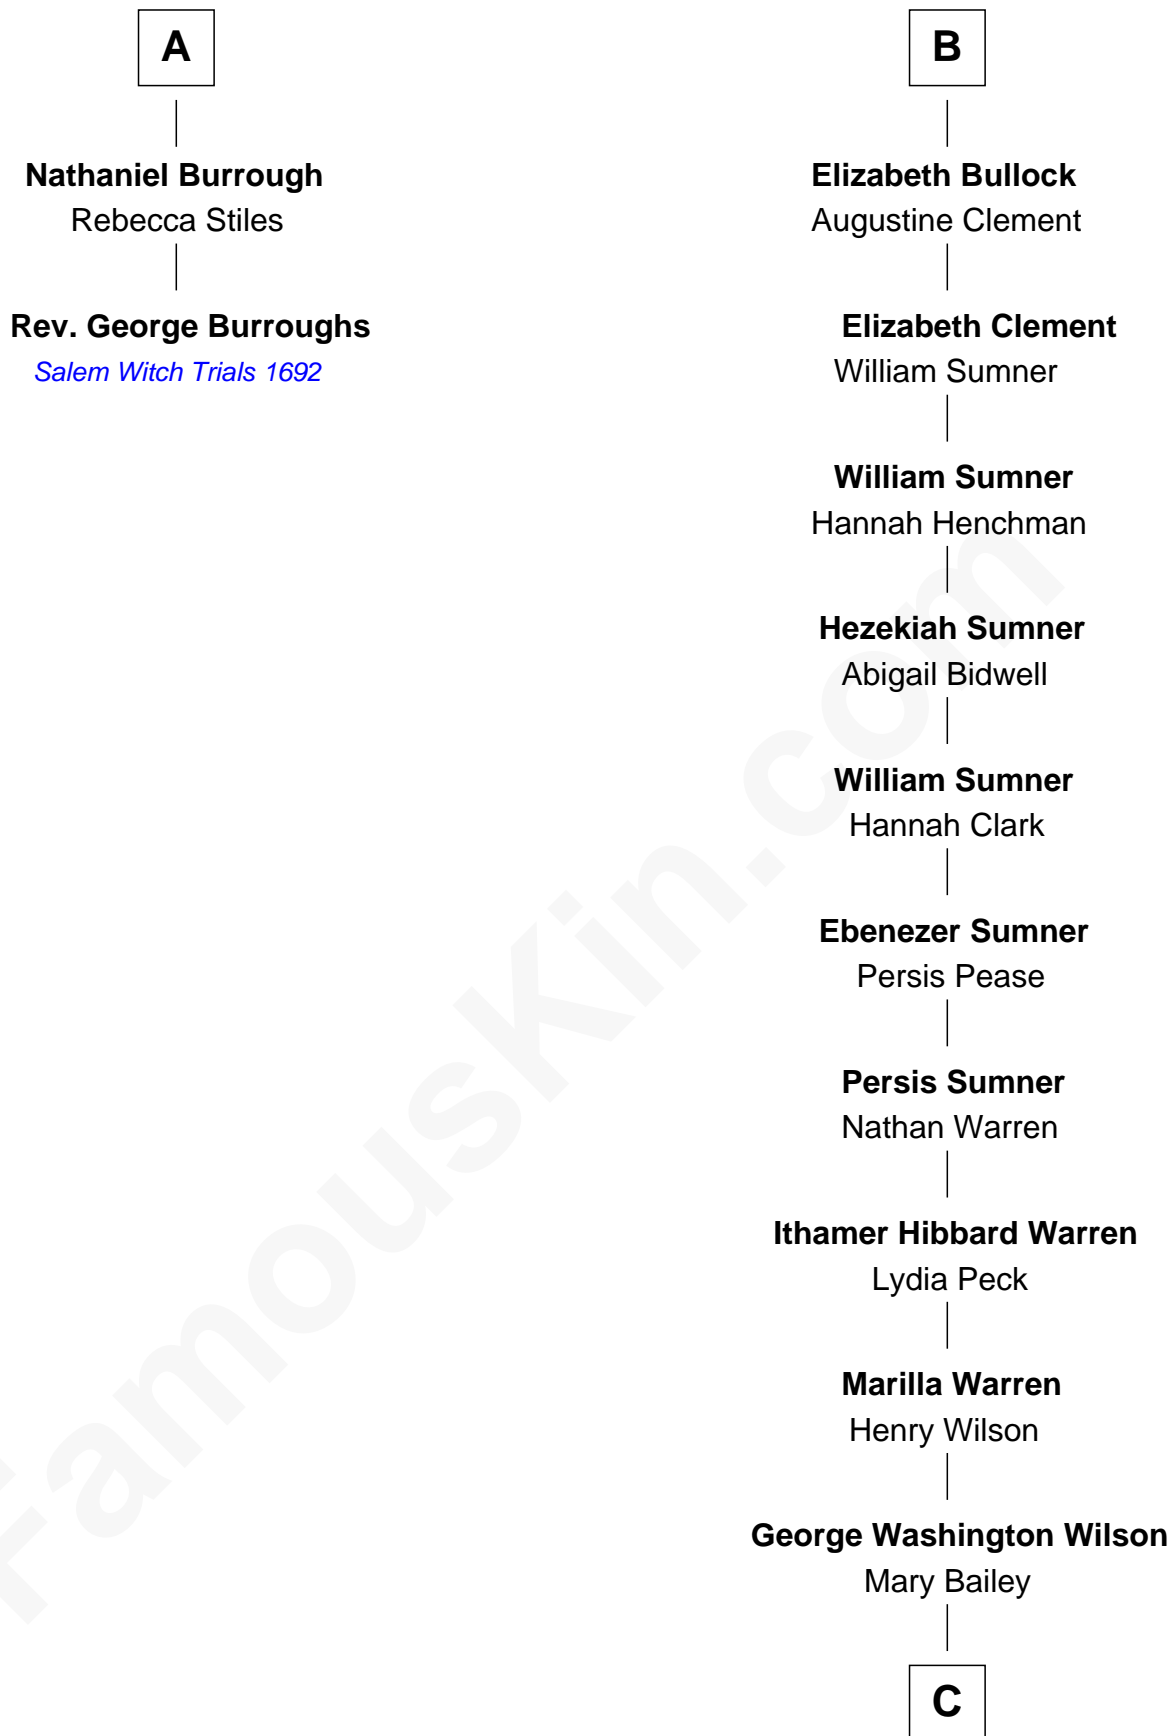

## Relationship Chart of

### Rev. George Burroughs

*Executed for Witchcraft, Salem 1692*

8th cousin 12 times removed of

**Carl Wilson**

*Co-Founder of The Beach Boys*

**C**

**William Henry Wilson**

Alta Lenora Chitwood

**William Coral Wilson**

Edith Sophia Sthole

**Murray Gage Wilson**

Audree Neva Korthof

**Carl Wilson**

*Co-Founder of The Beach Boys*