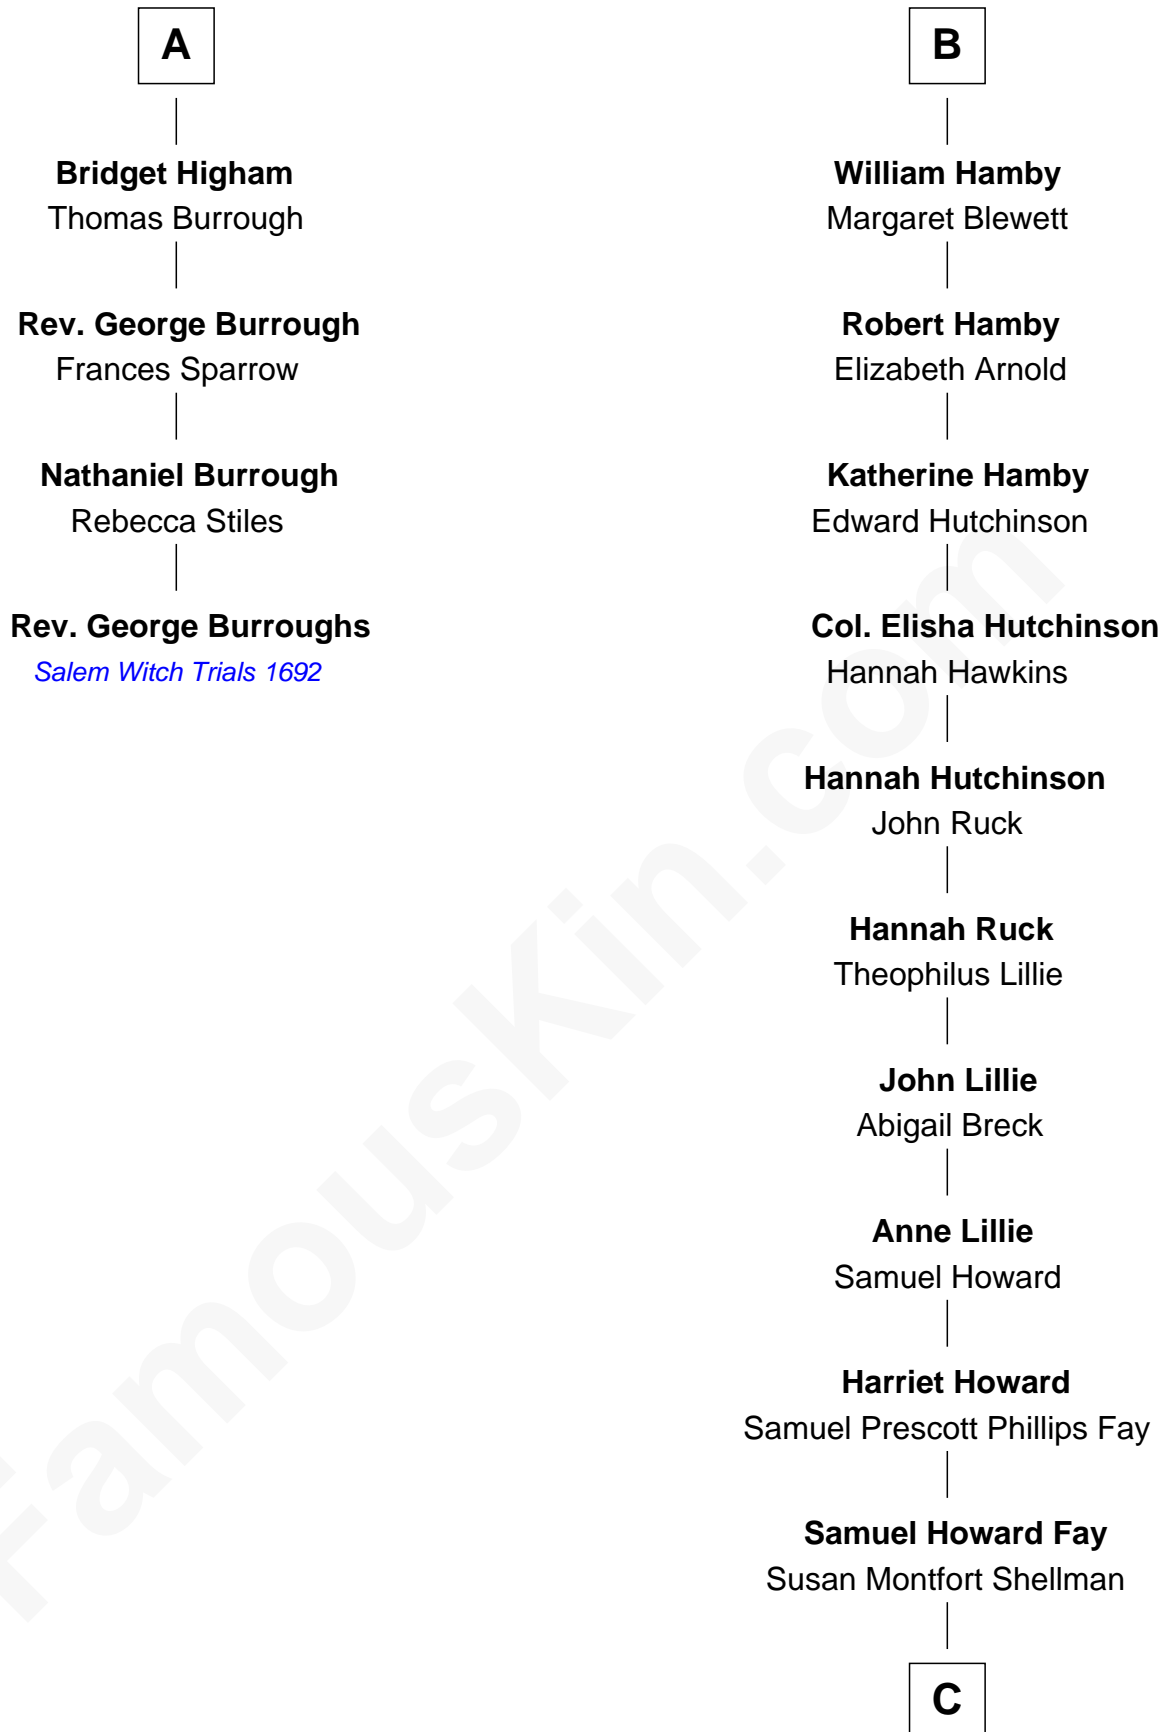

FamousKin.com Relationship Chart of

Rev. George Burroughs
Executed for Witchcraft, Salem 1692

10th cousin 11 times removed of

Jeb Bush

43rd Governor of Florida

Sir Philip le Despencer
Joan de Cobham

Sir Philip le Despencer
Elizabeth - - - - -

Sir Philip le Despencer
Elizabeth de Tibetot

Margery Despencer
Sir Roger Wentworth

Henry Wentworth
Elizabeth Howard

Margery Wentworth
Sir William Waldegrave

George Waldegrave
Anne Drury

Phyllis Waldegrave
Thomas Higham

A

Hawise le Despencer
Sir Andrew Luttrell

Sir Andrew Luttrell
Joan Tailboys

Hawise Luttrell
Sir Godfrey Hilton

Sir Godfrey Hilton
Margery Willoughby

Elizabeth Hilton
Richard Thimbleby

Anne Thimbleby
John Booth

Eleanor Booth
Edward Hamby

B

C

Harriet Eleanor Fay
Rev. James Smith Bush

Samuel Prescott Bush
Flora Sheldon

Prescott Sheldon Bush
Dorothy Wear Walker

George Herbert Walker Bush
Barbara Pierce

Jeb Bush
43rd Governor of Florida