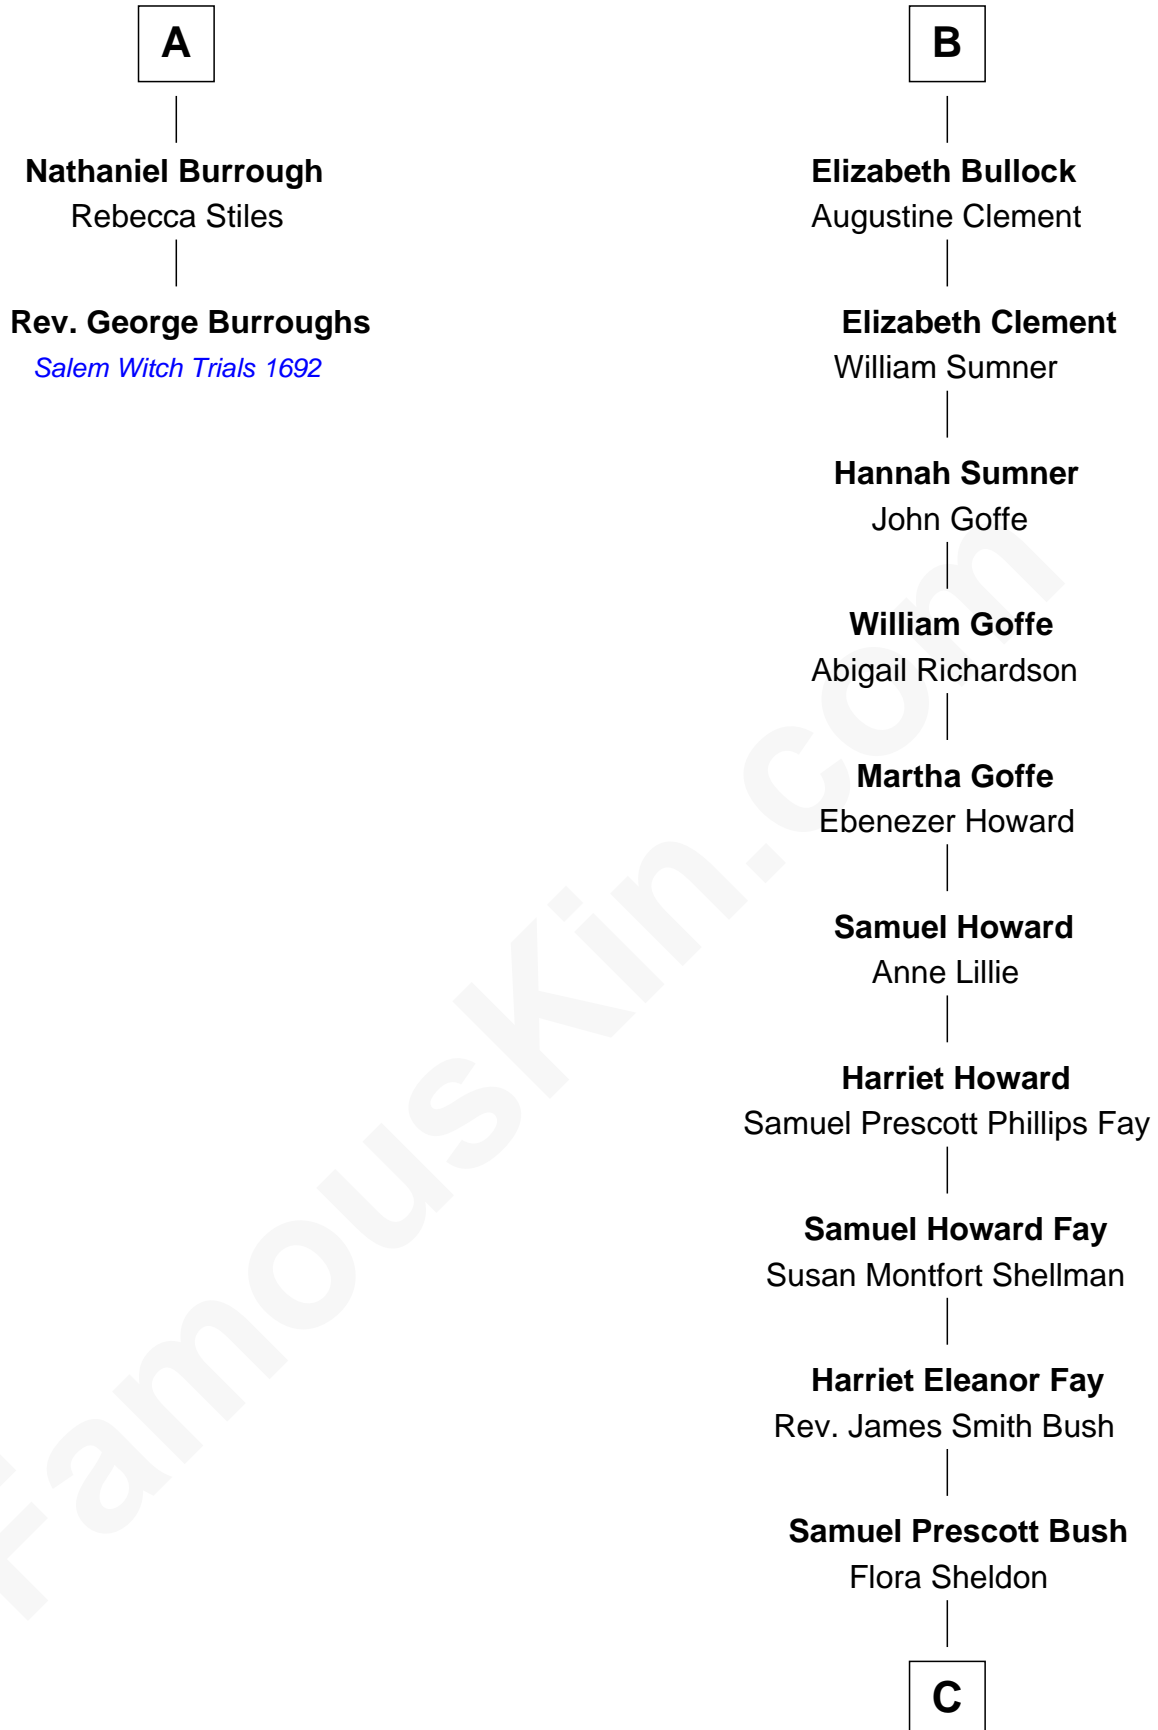

FamousKin.com Relationship Chart of

Rev. George Burroughs
Executed for Witchcraft, Salem 1692

8th cousin 11 times removed of

Jeb Bush

43rd Governor of Florida

Sir John Howard

with wife
Alice Tendring

with wife
Margaret de Plaiz

Henry Howard
Mary Hussey

Elizabeth Howard
Henry Wentworth

Margery Wentworth
Sir William Waldegrave

George Waldegrave
Anne Drury

Phyllis Waldegrave
Thomas Higham

Bridget Higham
Thomas Burrough

Rev. George Burrough
Frances Sparrow

A

Sir John Howard
Joan Walton

Elizabeth Howard
Sir John de Vere

Joan de Vere
Sir William Norreys

Margaret Norreys
Gilbert Bullock

Thomas Bullock
Alice Kingsmill

Richard Bullock
Alice Berrington

William Bullock

B

C

Prescott Sheldon Bush

Dorothy Wear Walker

George Herbert Walker Bush

Barbara Pierce

Jeb Bush

43rd Governor of Florida