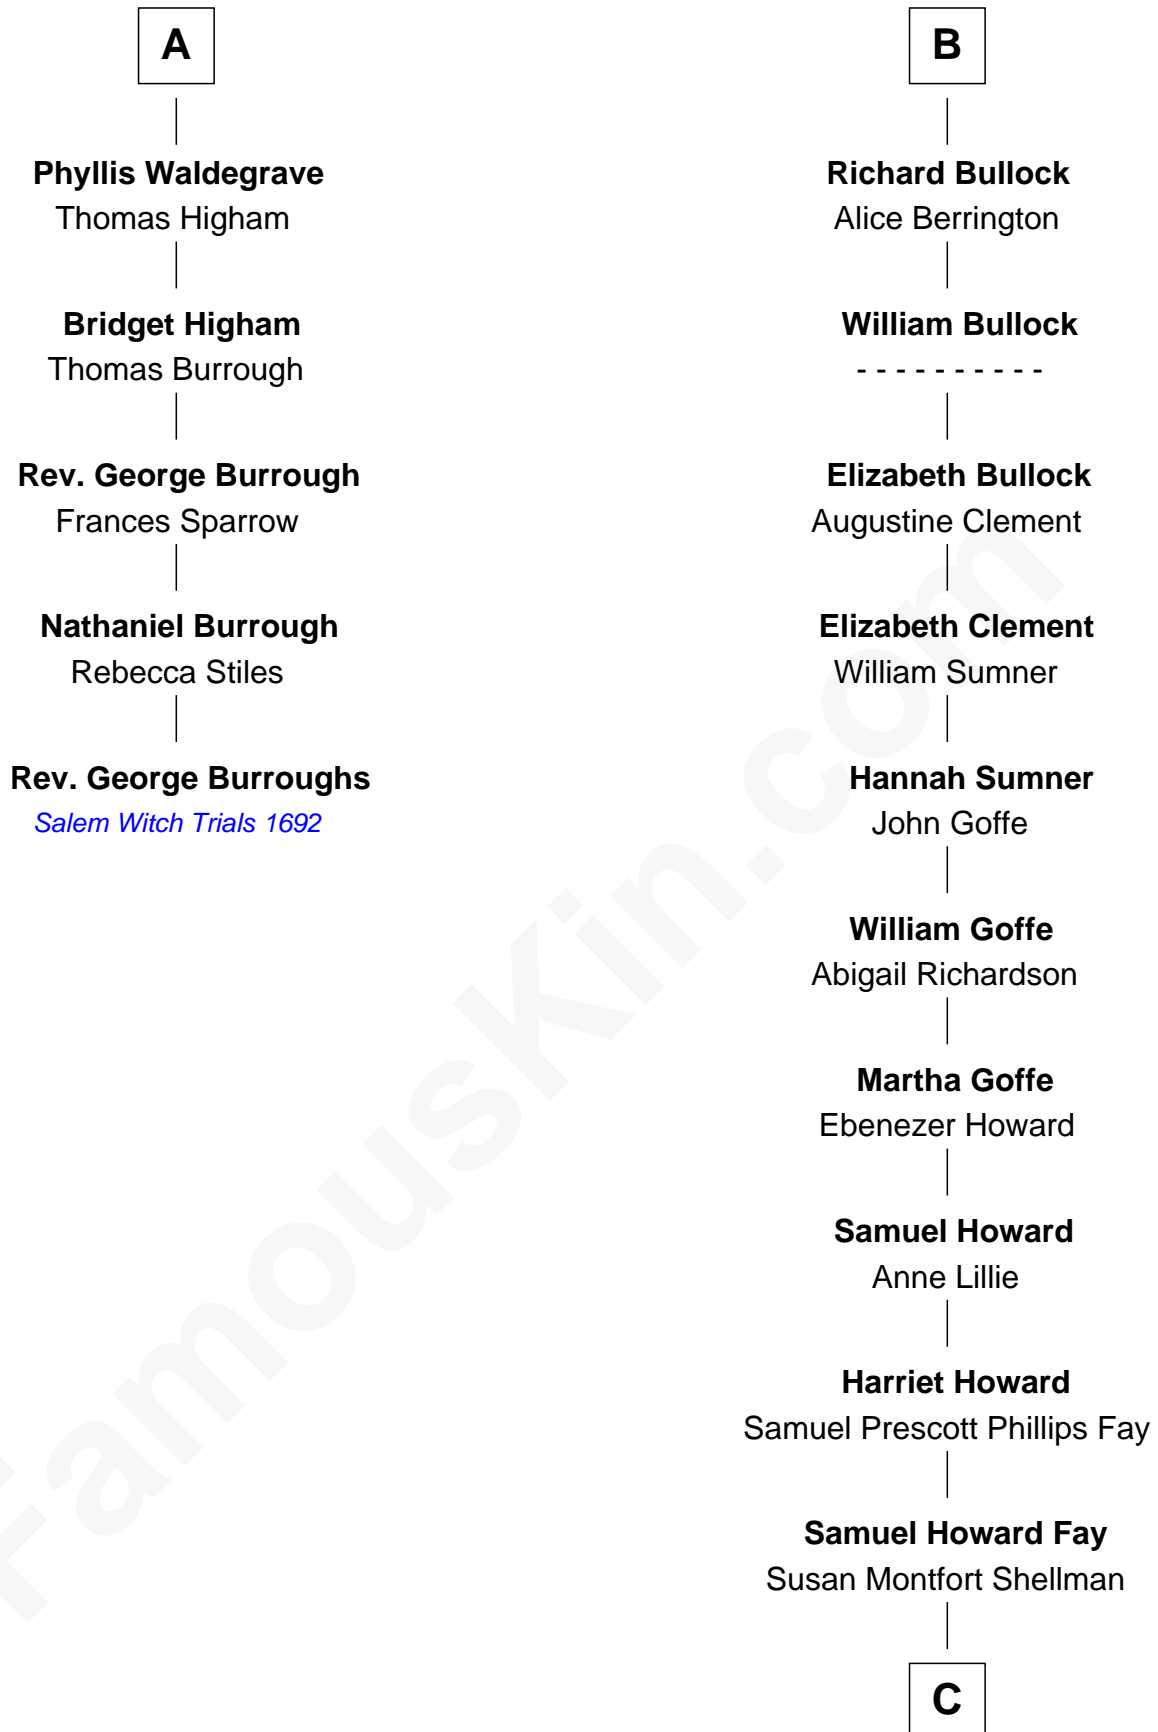

FamousKin.com

Relationship Chart of

Rev. George Burroughs

Executed for Witchcraft, Salem 1692

11th cousin 10 times removed of

Jeb Bush

43rd Governor of Florida

Bartholomew de Badlesmere

Margaret de Clare

Margaret de Badlesmere

Sir John de Tibetot

Sir Robert de Tibetot

Margaret Deincourt

Elizabeth de Tibetot

Sir Philip le Despencer

Margery Despencer

Sir Roger Wentworth

Henry Wentworth

Elizabeth Howard

Margery Wentworth

Sir William Waldegrave

George Waldegrave

Anne Drury

A

Joan de Vere

Sir William Norreys

Margaret Norreys

Gilbert Bullock

Thomas Bullock

Alice Kingsmill

B

C