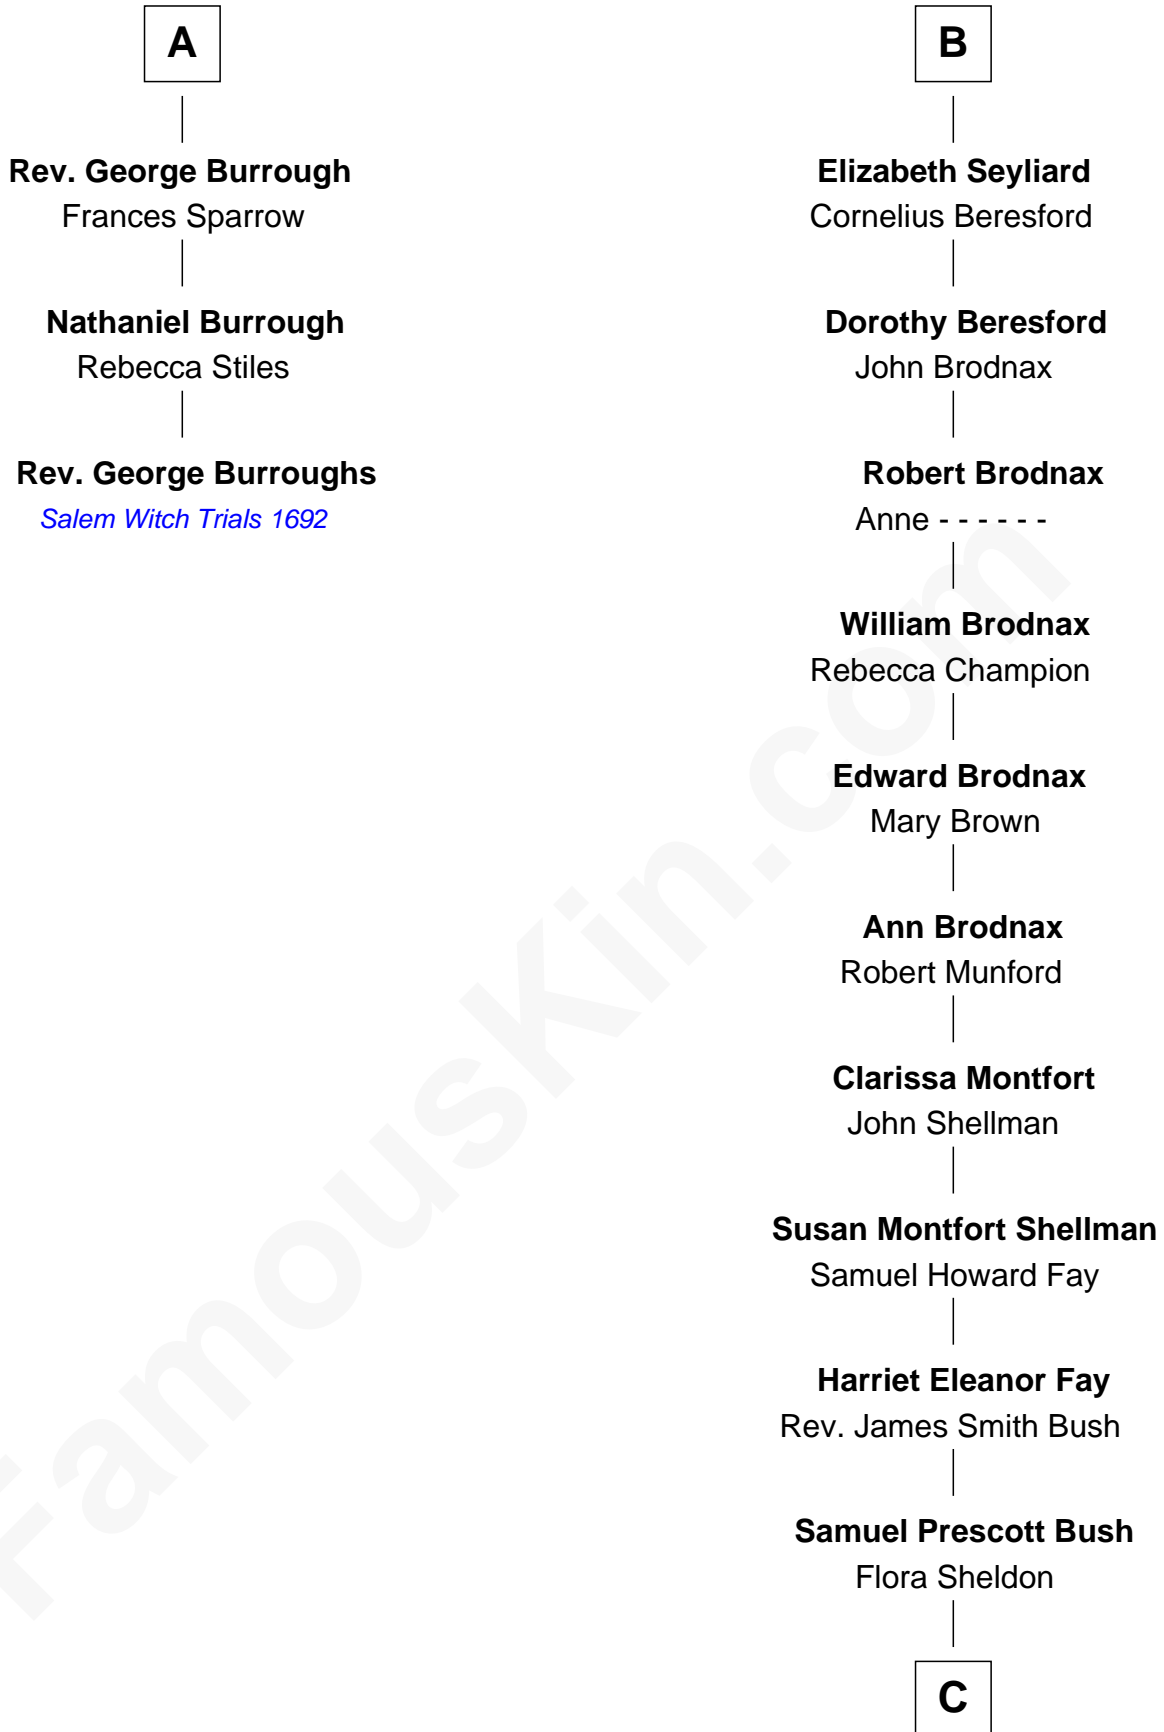

FamousKin.com

Relationship Chart of

Rev. George Burroughs

Executed for Witchcraft, Salem 1692

9th cousin 10 times removed of

Jeb Bush

43rd Governor of Florida

Sir Michael de la Pole

Katherine Wingfield

Sir Thomas de la Pole

Anne Cheney

Katherine de la Pole

Sir Miles Stapleton

Elizabeth Stapleton

Sir William Calthorpe

Anne Calthorpe

Anne de la Pole

Robert Thorley

Margaret Thorley

Sir Reynold West

Sir Richard West

Katherine Hungerford

Sir Thomas West

Eleanor Copley

Barbara West

Sir John Guilford

Elizabeth Guilford

Sir William Cromer

Dorothy Cromer

William Seyliard

B

C