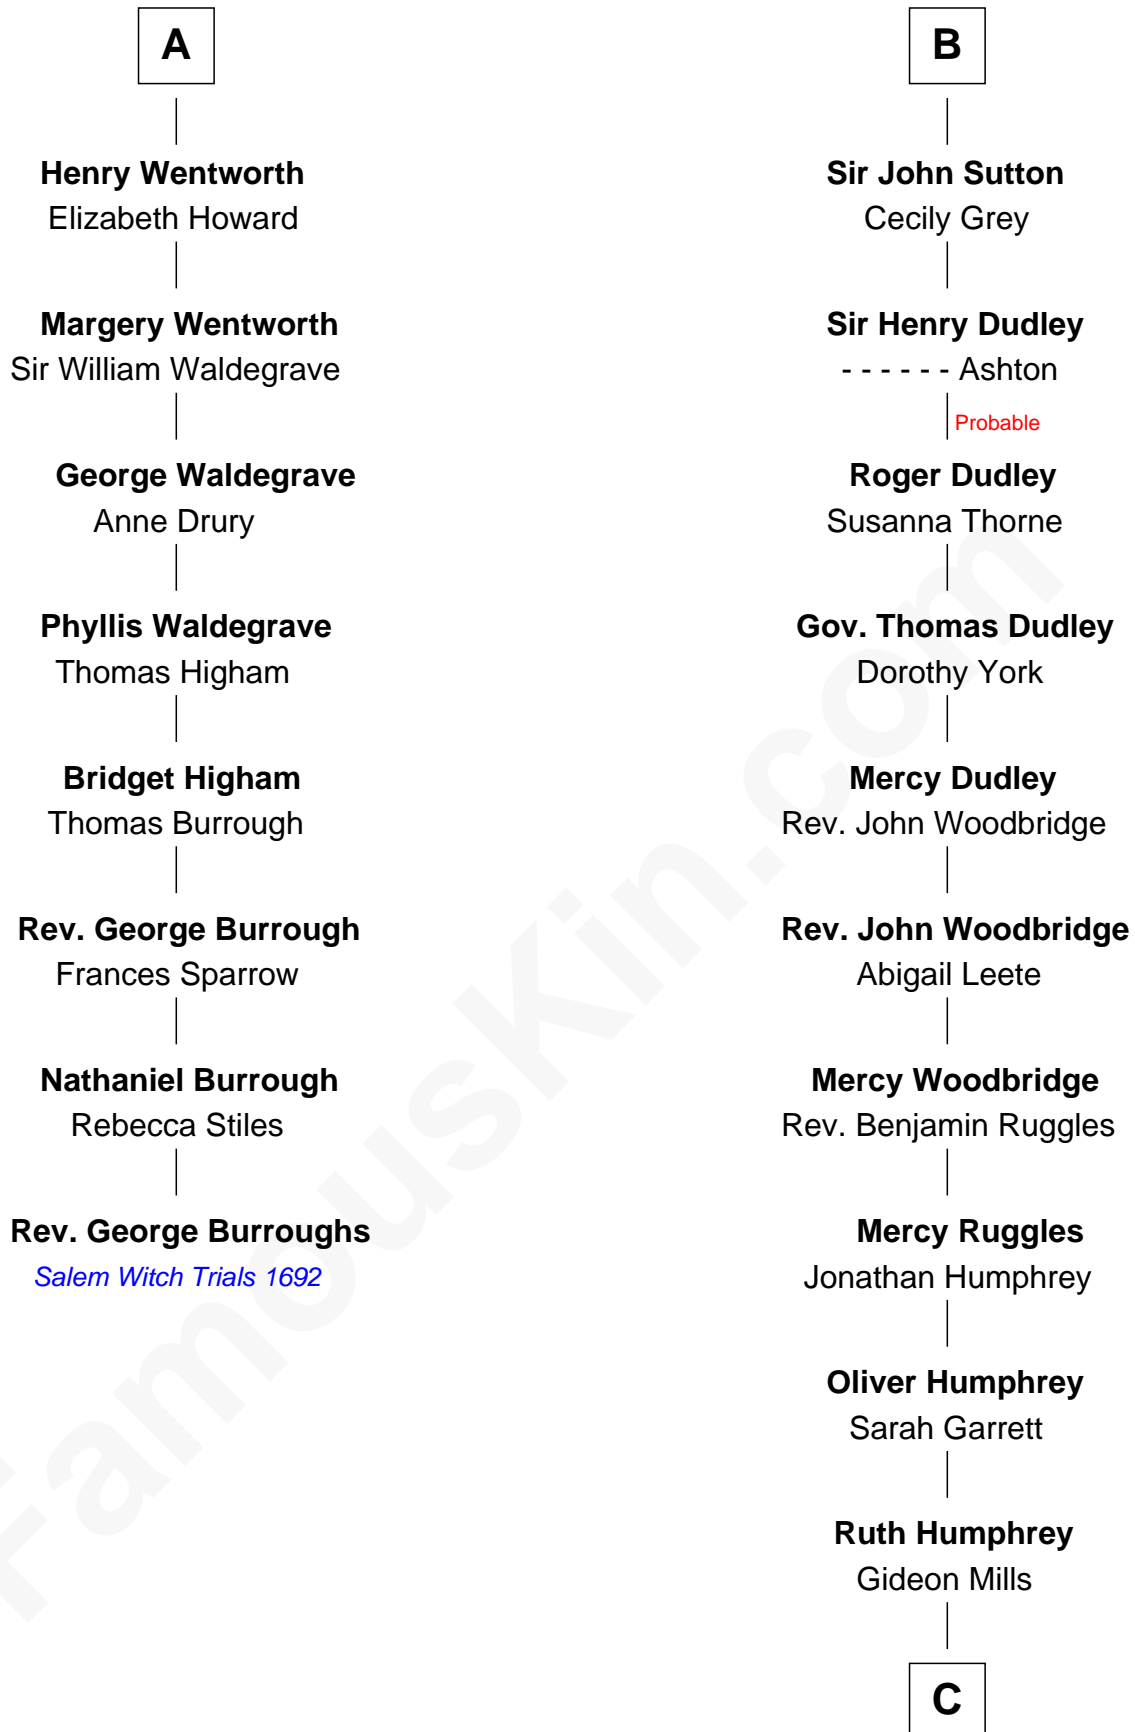

FamousKin.com

Relationship Chart of

Rev. George Burroughs
Executed for Witchcraft, Salem 1692

14th cousin 4 times removed of

John Brown
American Abolitionist

Sir William de Ferrers

with wife
Sibyl Marshal

with wife
Margaret de Quincy

Isabel de Ferrers
 Sir Reynold de Mohun

Joan de Ferrers
 Sir Thomas de Berkeley

Isabel de Mohun
 Sir Edmund Deincourt

Sir Maurice de Berkeley
 Eve la Zouche

John Deincourt

Thomas de Berkeley
 Katherine de Clyvedon

Sir William Deincourt
 Milicent la Zouche

Sir John Berkeley
 Elizabeth Betteshorne

Margaret Deincourt
 Sir Robert de Tibetot

Elizabeth Berkeley
 Sir John Sutton

Elizabeth de Tibetot
 Sir Philip le Despencer

Sir Edmund Sutton
 Joyce Tiptoft

Margery Despencer
 Sir Roger Wentworth

Sir Edward Sutton
 Cecily Willoughby

A

B

C

Ruth Mills
Owen Brown

John Brown
American Abolitionist