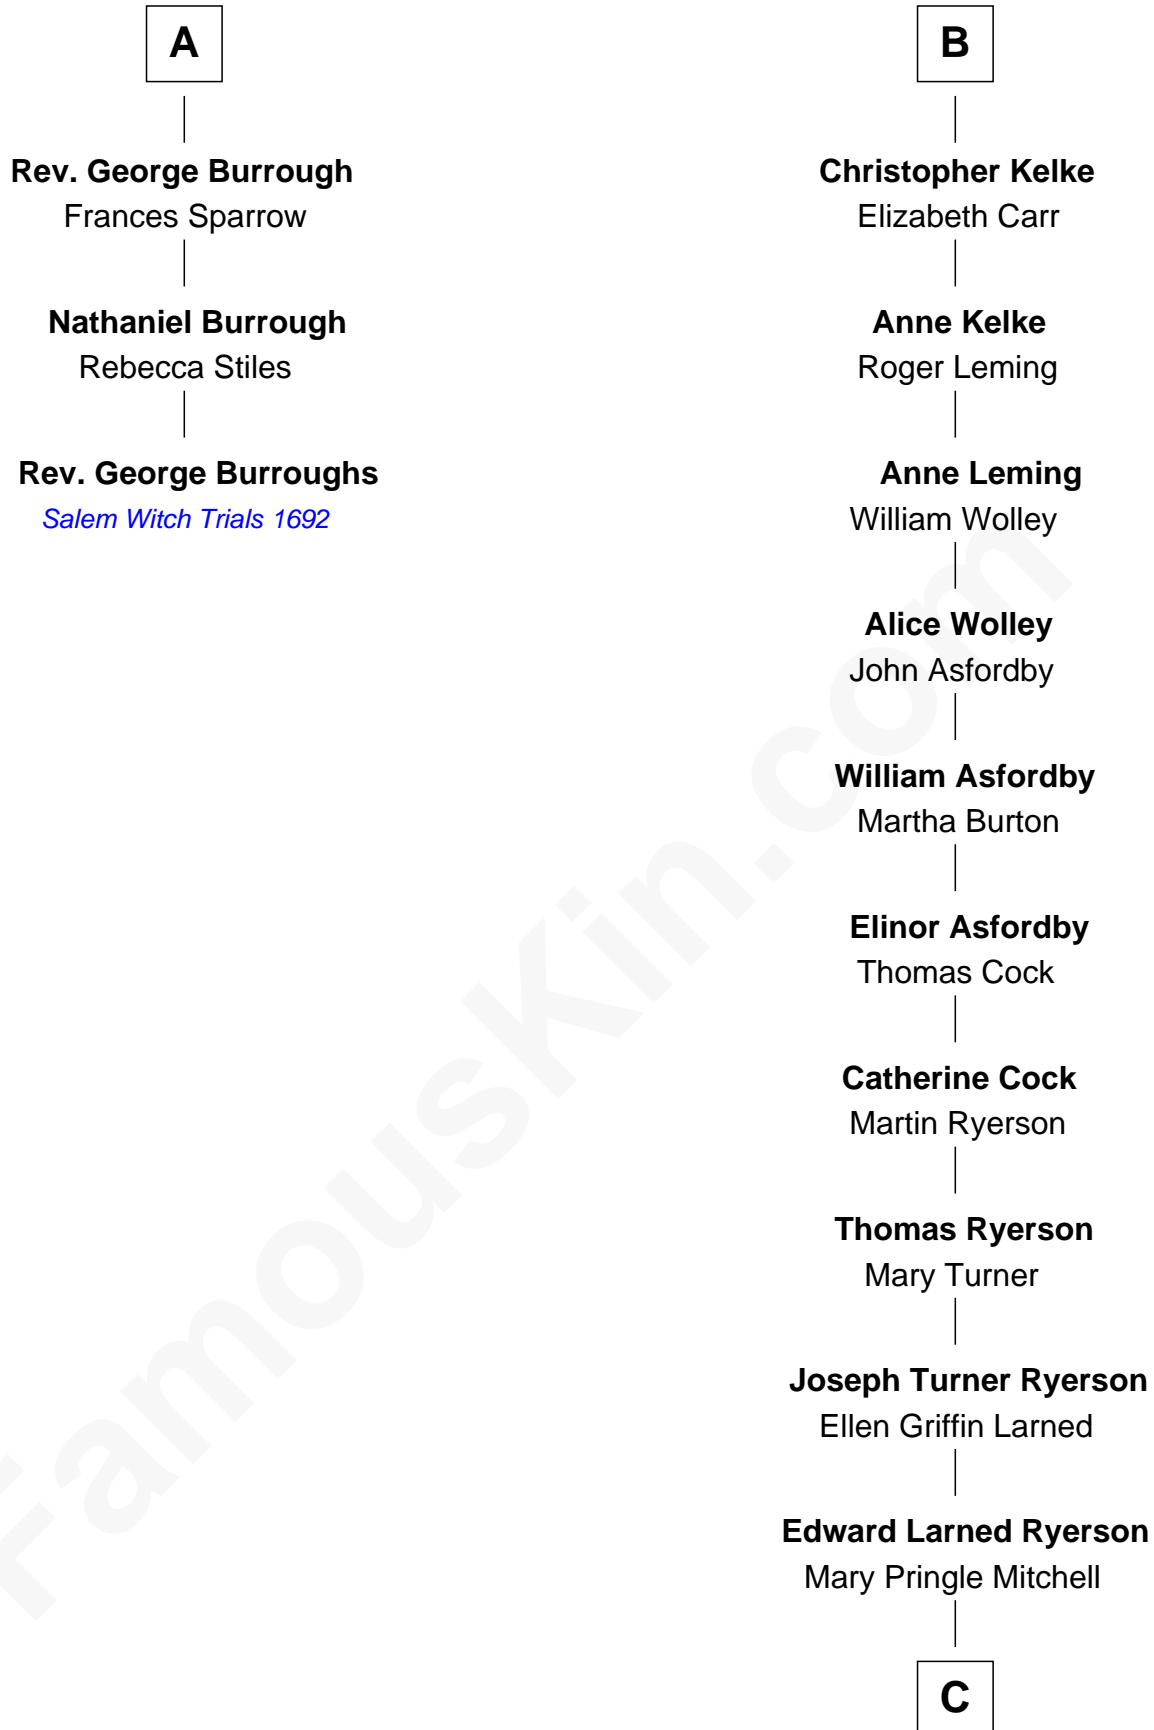

## Relationship Chart of

**Rev. George Burroughs**  
*Executed for Witchcraft, Salem 1692*

9th cousin 11 times removed of

**Paget Brewster**  
*TV Actress*

**Sir Michael de la Pole**  
 Katherine Wingfield

**Sir Thomas de la Pole**  
 Anne Cheney

**Katherine de la Pole**  
 Sir Miles Stapleton

**Elizabeth Stapleton**  
 Sir William Calthorpe

**Anne Calthorpe**  
 Sir Robert Drury

**Anne Drury**  
 George Waldegrave

**Phyllis Waldegrave**  
 Thomas Higham

**Bridget Higham**  
 Thomas Burrough

**A**

**Michael de la Pole**  
 Katherine de Stafford

**Isabel de la Pole**  
 Thomas Morley

**Anne Morley**  
 Sir John Hastings

**Elizabeth Hastings**  
 Sir Robert Hildyard

**Katherine Hildyard**  
 William Girlington

**Isabel Girlington**  
 Christopher Kelke

**Christopher Kelke**  
 Jane St. Paul

**B**

**C**

**Donald Mitchell Ryerson**