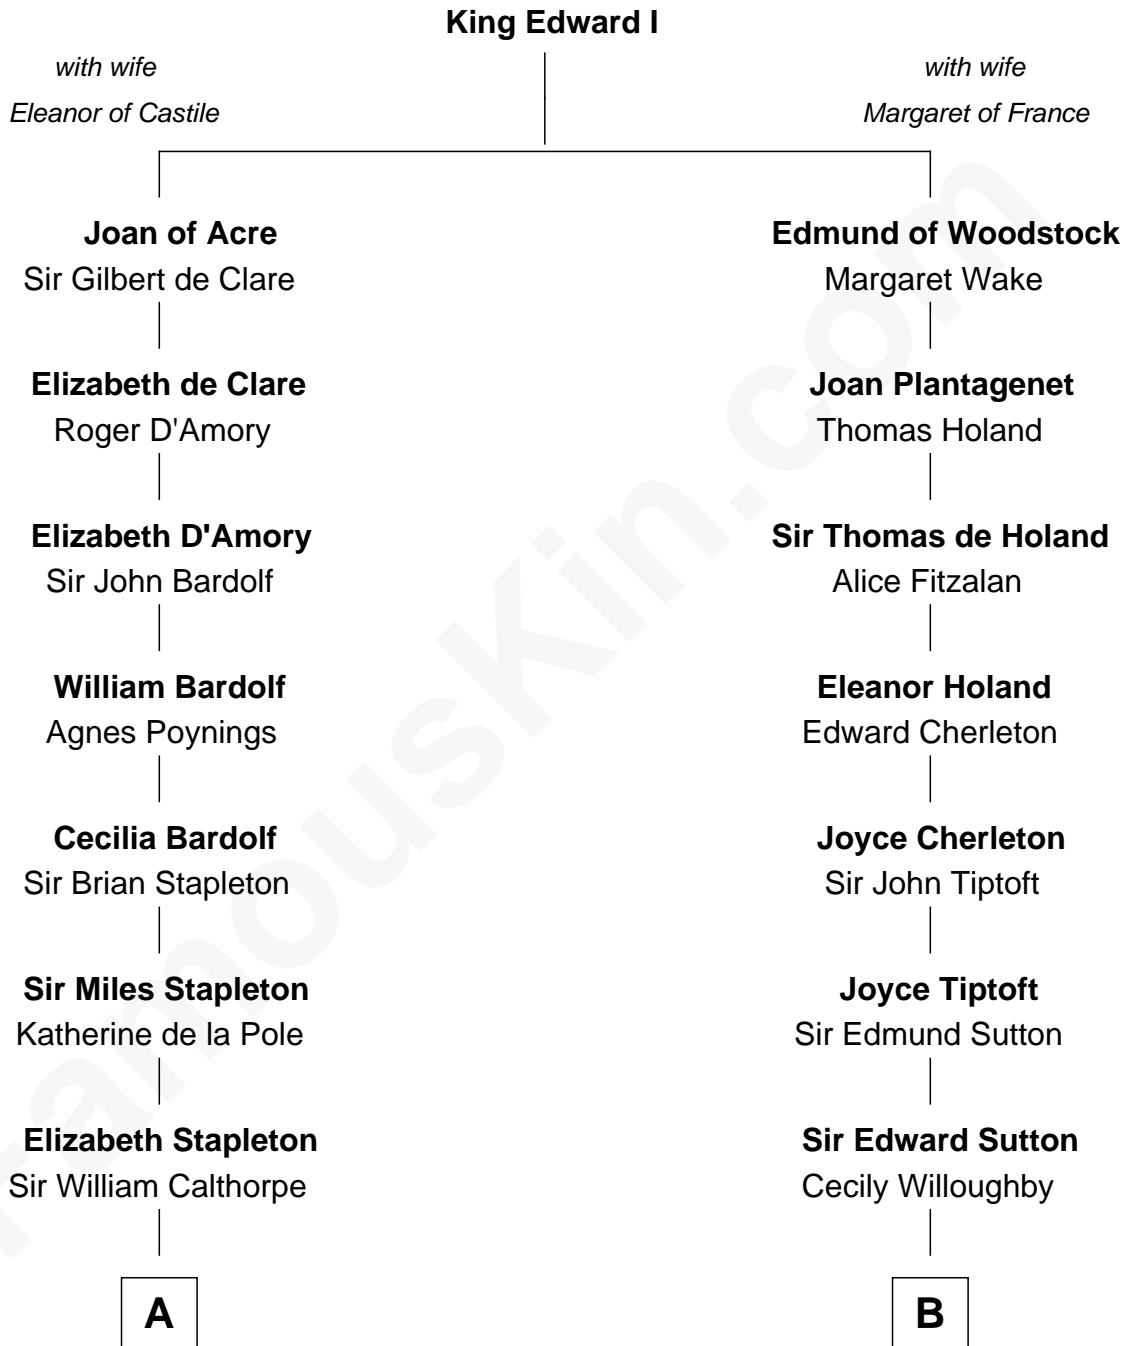

FamousKin.com

Relationship Chart of

Rev. George Burroughs

Executed for Witchcraft, Salem 1692

13th cousin 7 times removed of

James Sherman

27th U.S. Vice-President

C

—
Mary Augusta Barron

Stalham Williams

—
Frances Lucretia Williams

Richard Winslow Sherman

—
Mary Frances Sherman

Richard Updike Sherman

—
James Sherman

27th U.S. Vice-President