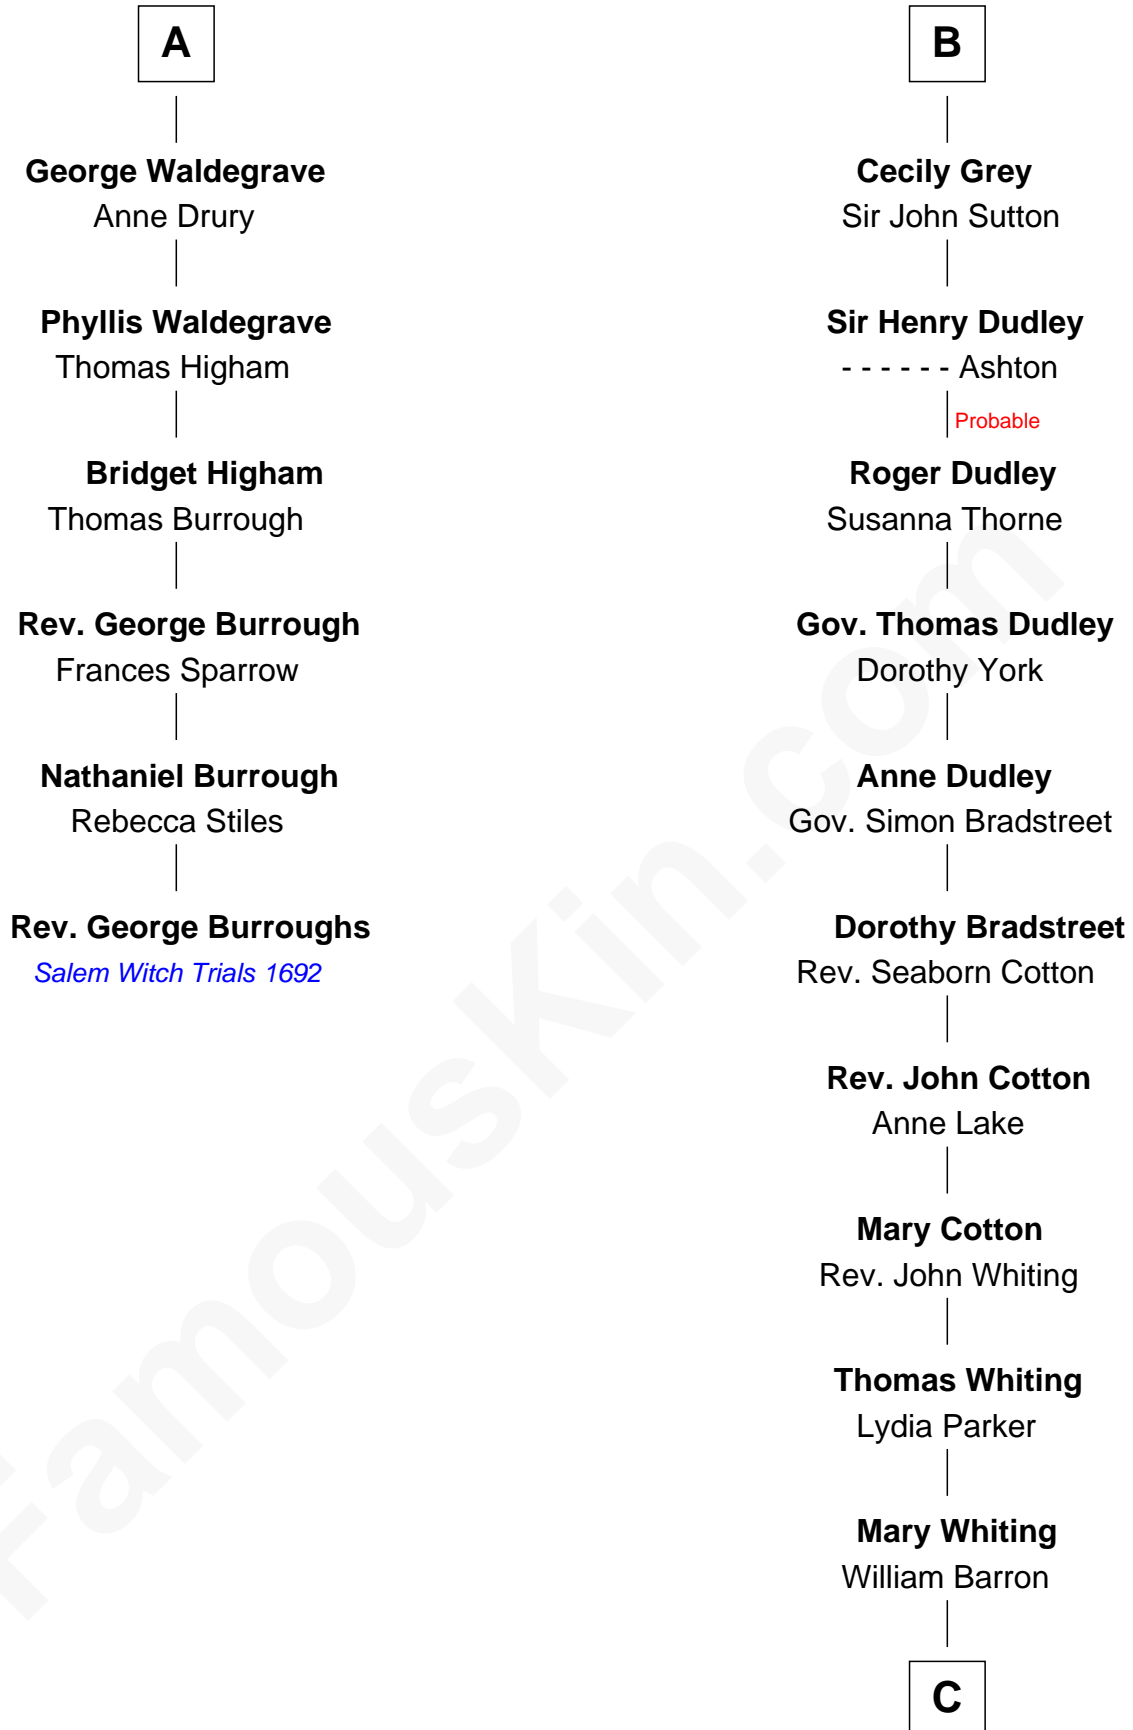

FamousKin.com

Relationship Chart of

Rev. George Burroughs

Executed for Witchcraft, Salem 1692

12th cousin 8 times removed of

James Sherman

27th U.S. Vice-President

William de Ros
Maude de Vaux

C

—
Mary Augusta Barron

Stalham Williams

—
Frances Lucretia Williams

Richard Winslow Sherman

—
Mary Frances Sherman

Richard Updike Sherman

—
James Sherman

27th U.S. Vice-President

FamousKin.com