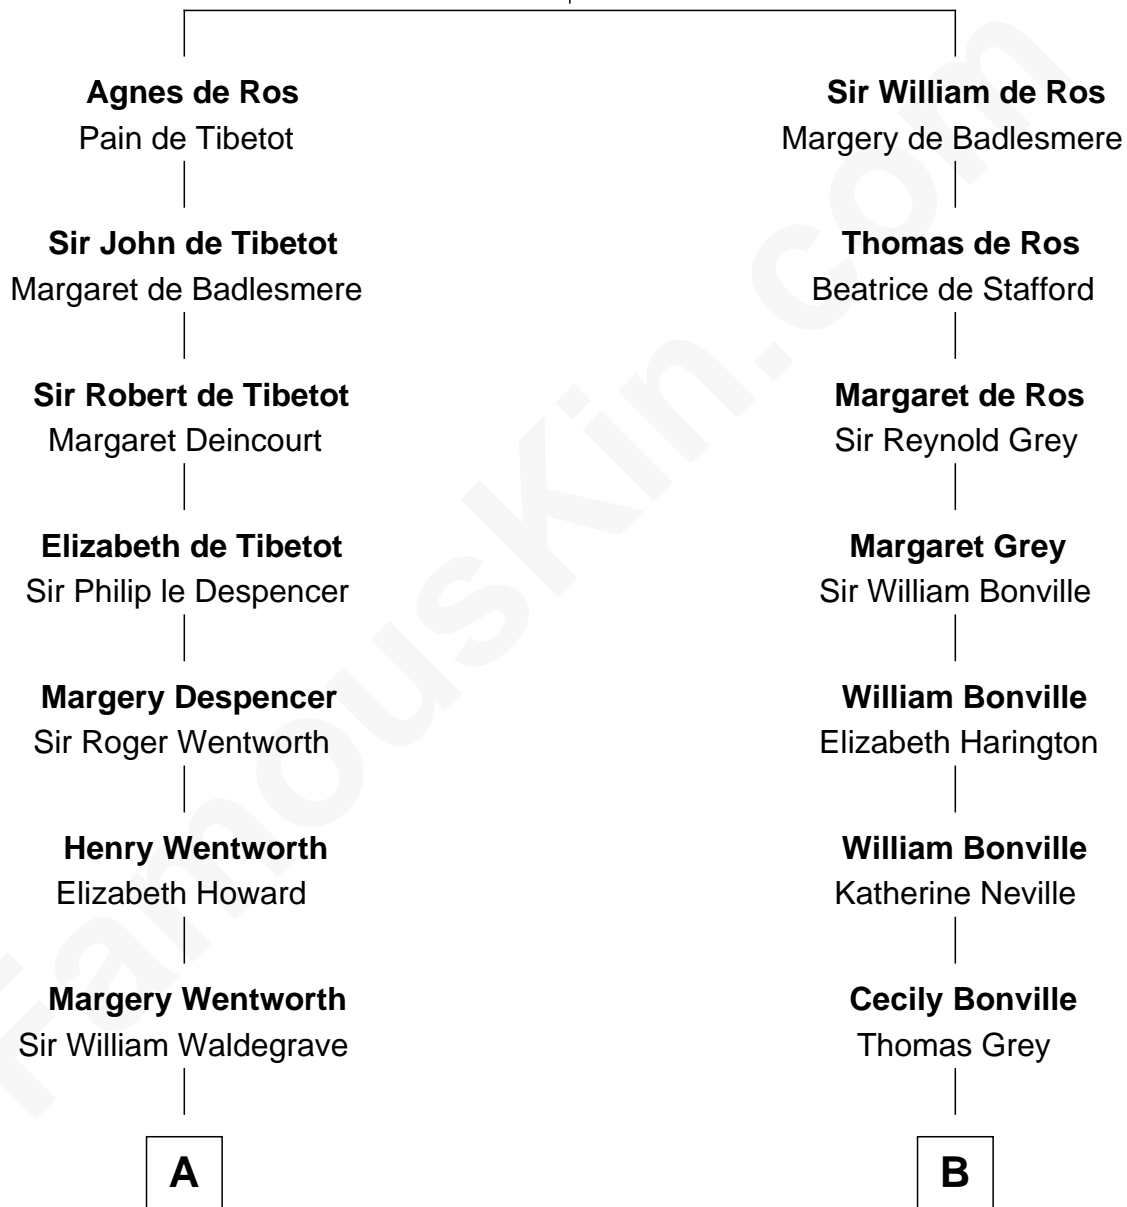

FamousKin.com

Relationship Chart of

Rev. George Burroughs

Executed for Witchcraft, Salem 1692

12th cousin 8 times removed of

James Sherman

27th U.S. Vice-President

William de Ros
Maude de Vaux

C

—
Mary Augusta Barron

Stalham Williams

—
Frances Lucretia Williams

Richard Winslow Sherman

—
Mary Frances Sherman

Richard Updike Sherman

—
James Sherman

27th U.S. Vice-President

FamousKin.com