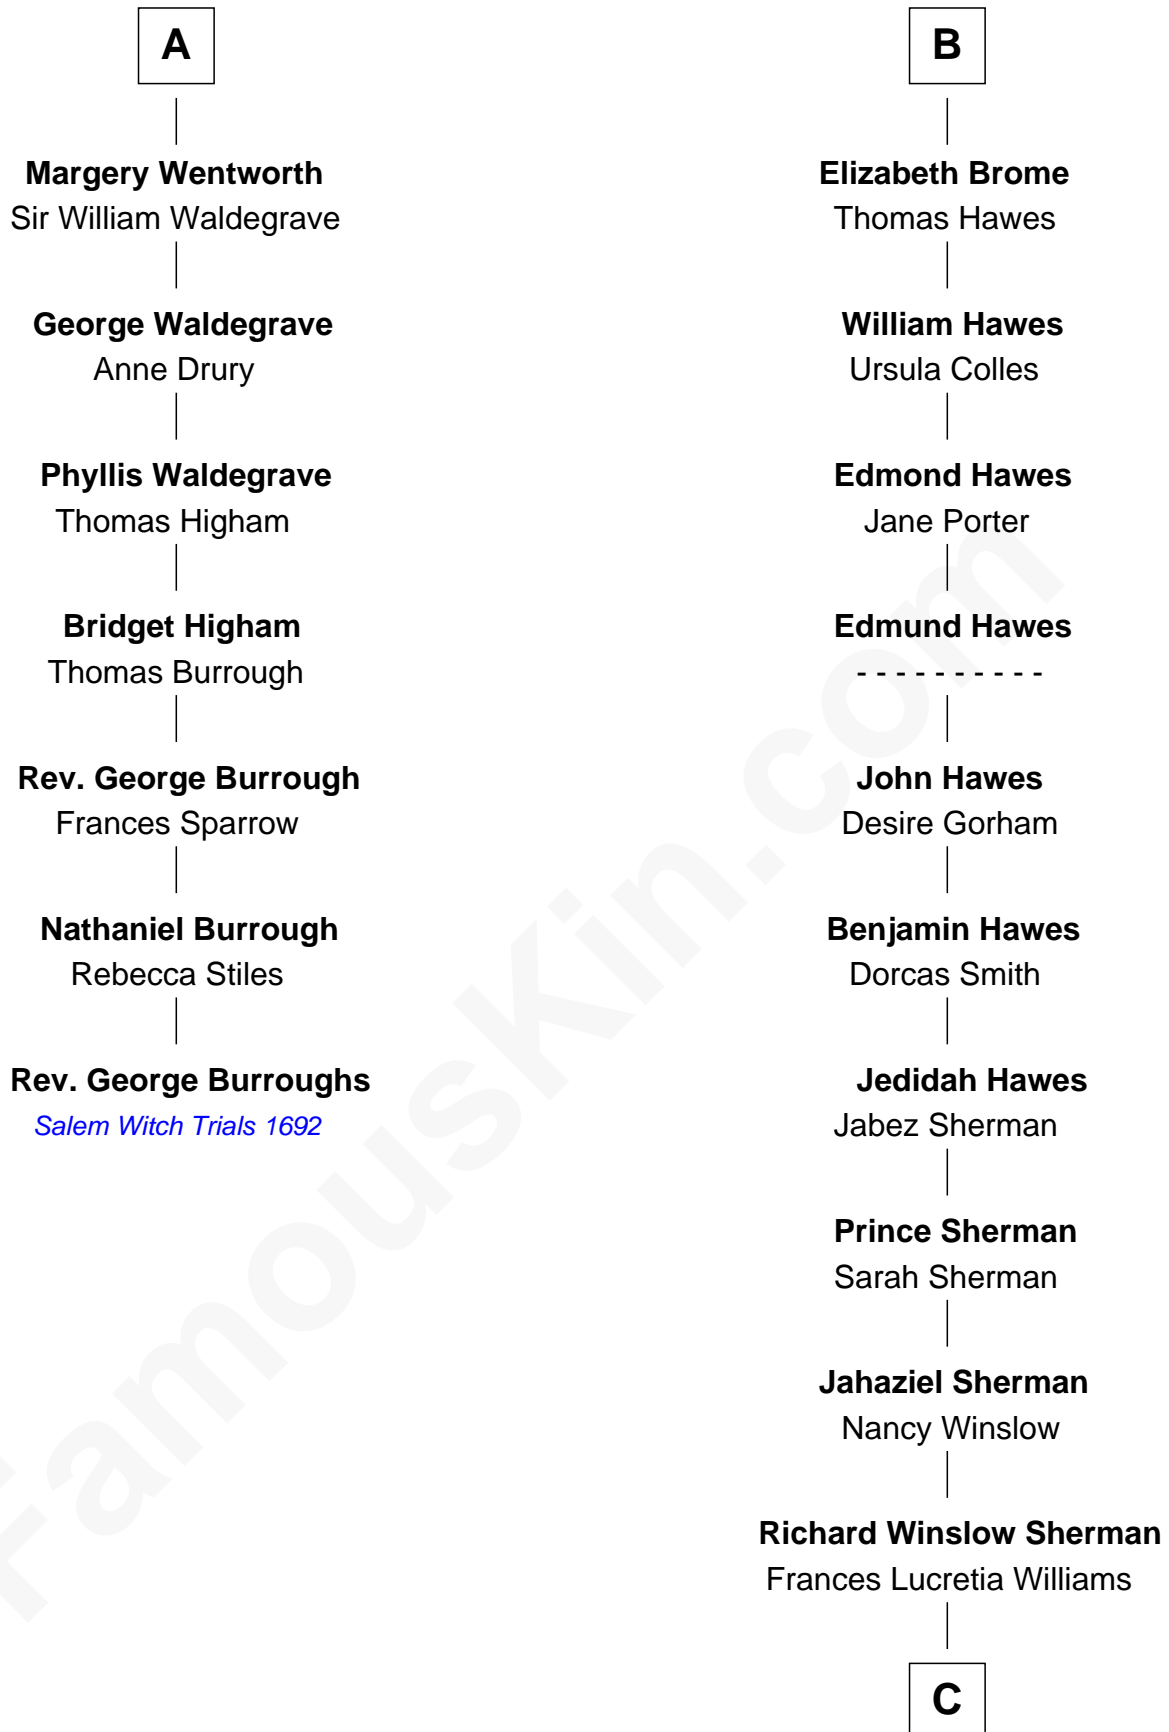

FamousKin.com

Relationship Chart of

Rev. George Burroughs

Executed for Witchcraft, Salem 1692

13th cousin 5 times removed of

James Sherman

27th U.S. Vice-President

Sir Robert de Ros

Isabel de Aubeney

C

|
Mary Frances Sherman
Richard Updike Sherman

|
James Sherman
27th U.S. Vice-President

FamousKin.com