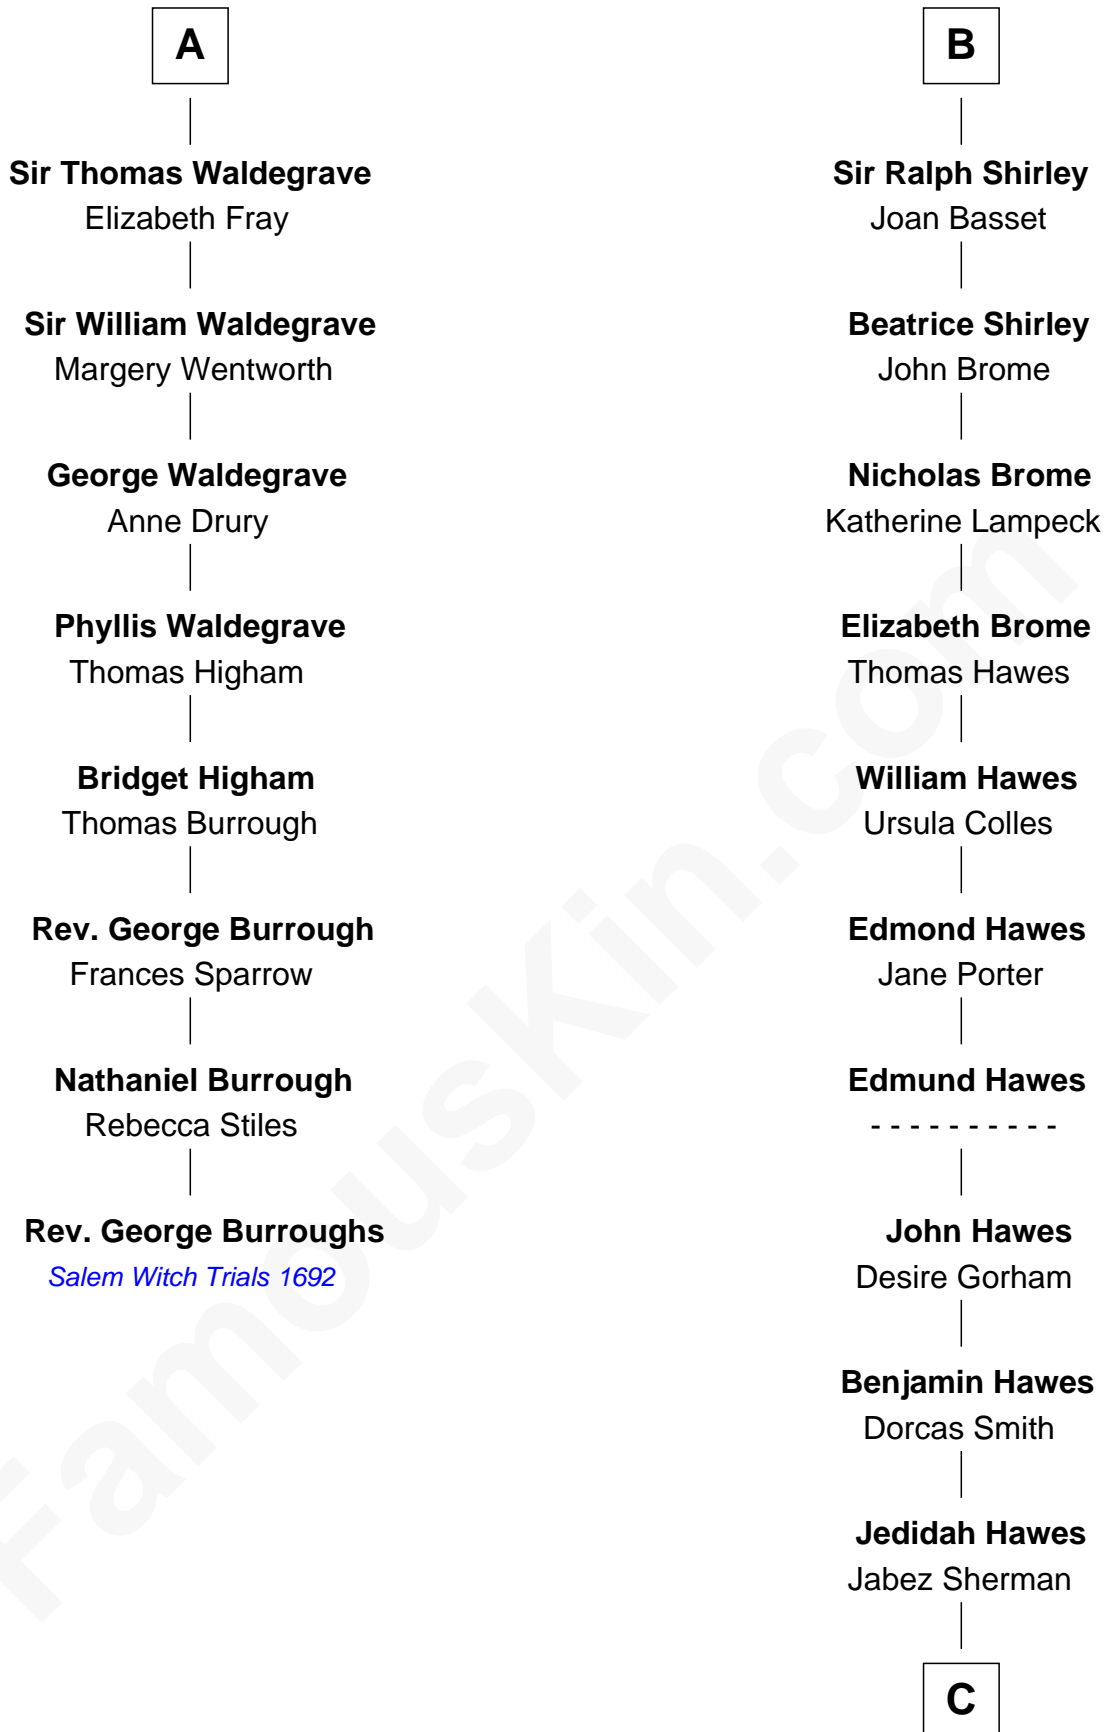

FamousKin.com

Relationship Chart of

Rev. George Burroughs

Executed for Witchcraft, Salem 1692

14th cousin 7 times removed of

James Sherman

27th U.S. Vice-President

Sir William Longespee

Ela of Salisbury

C

Prince Sherman

Sarah Sherman

Jahaziel Sherman

Nancy Winslow

Richard Winslow Sherman

Frances Lucretia Williams