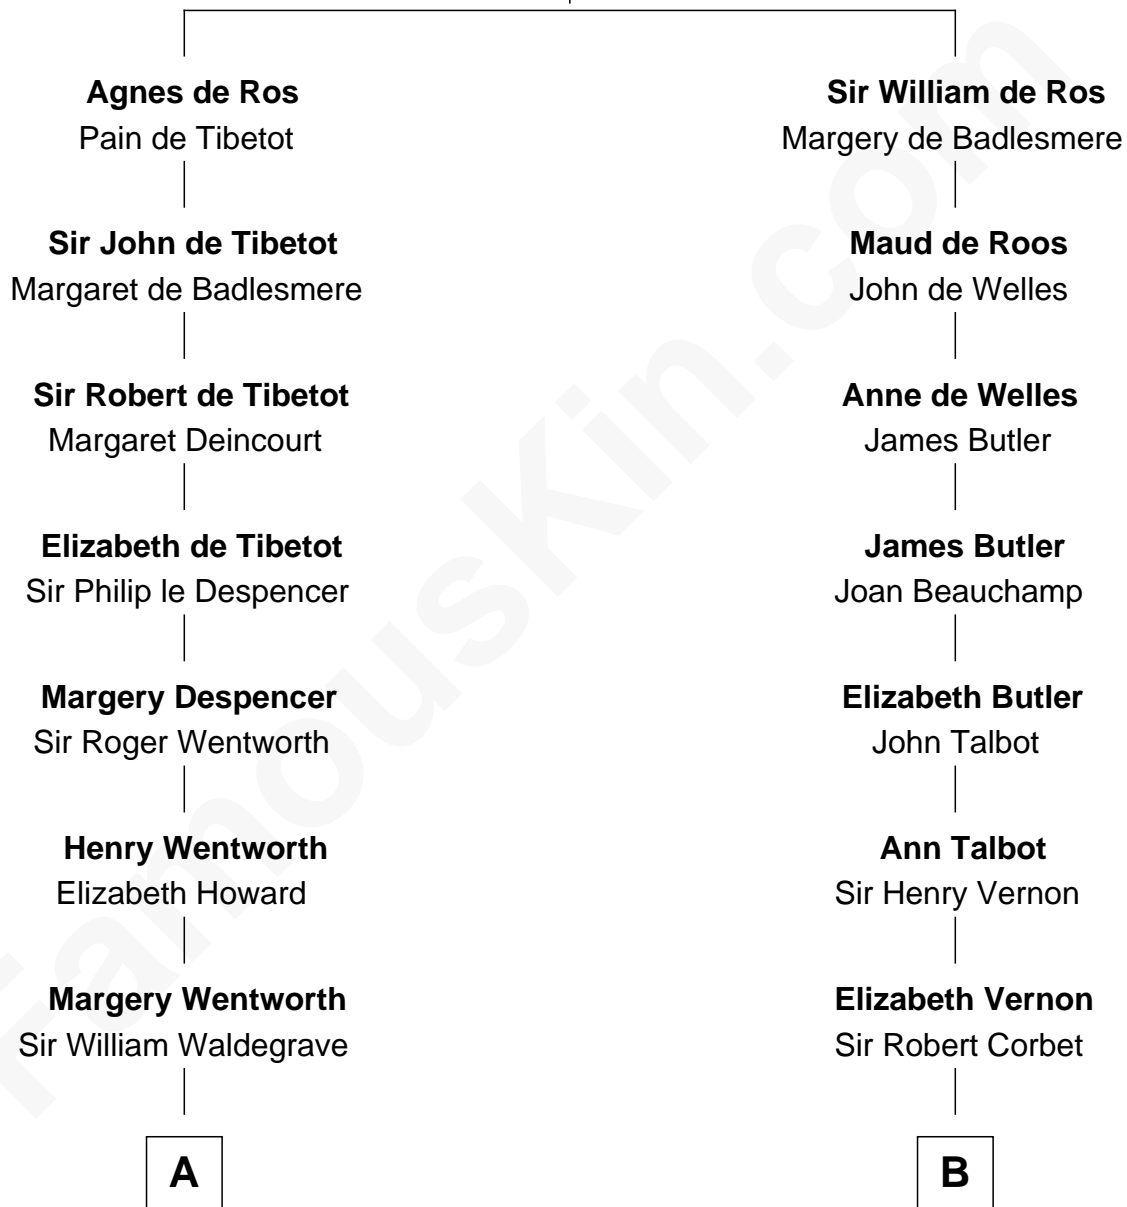

FamousKin.com
Relationship Chart of
Rev. George Burroughs

Executed for Witchcraft, Salem 1692

12th cousin 8 times removed of

Allen Dulles

5th Director of the C.I.A.

William de Ros
 Maude de Vaux

C

Harriet Wadsworth Lathrop