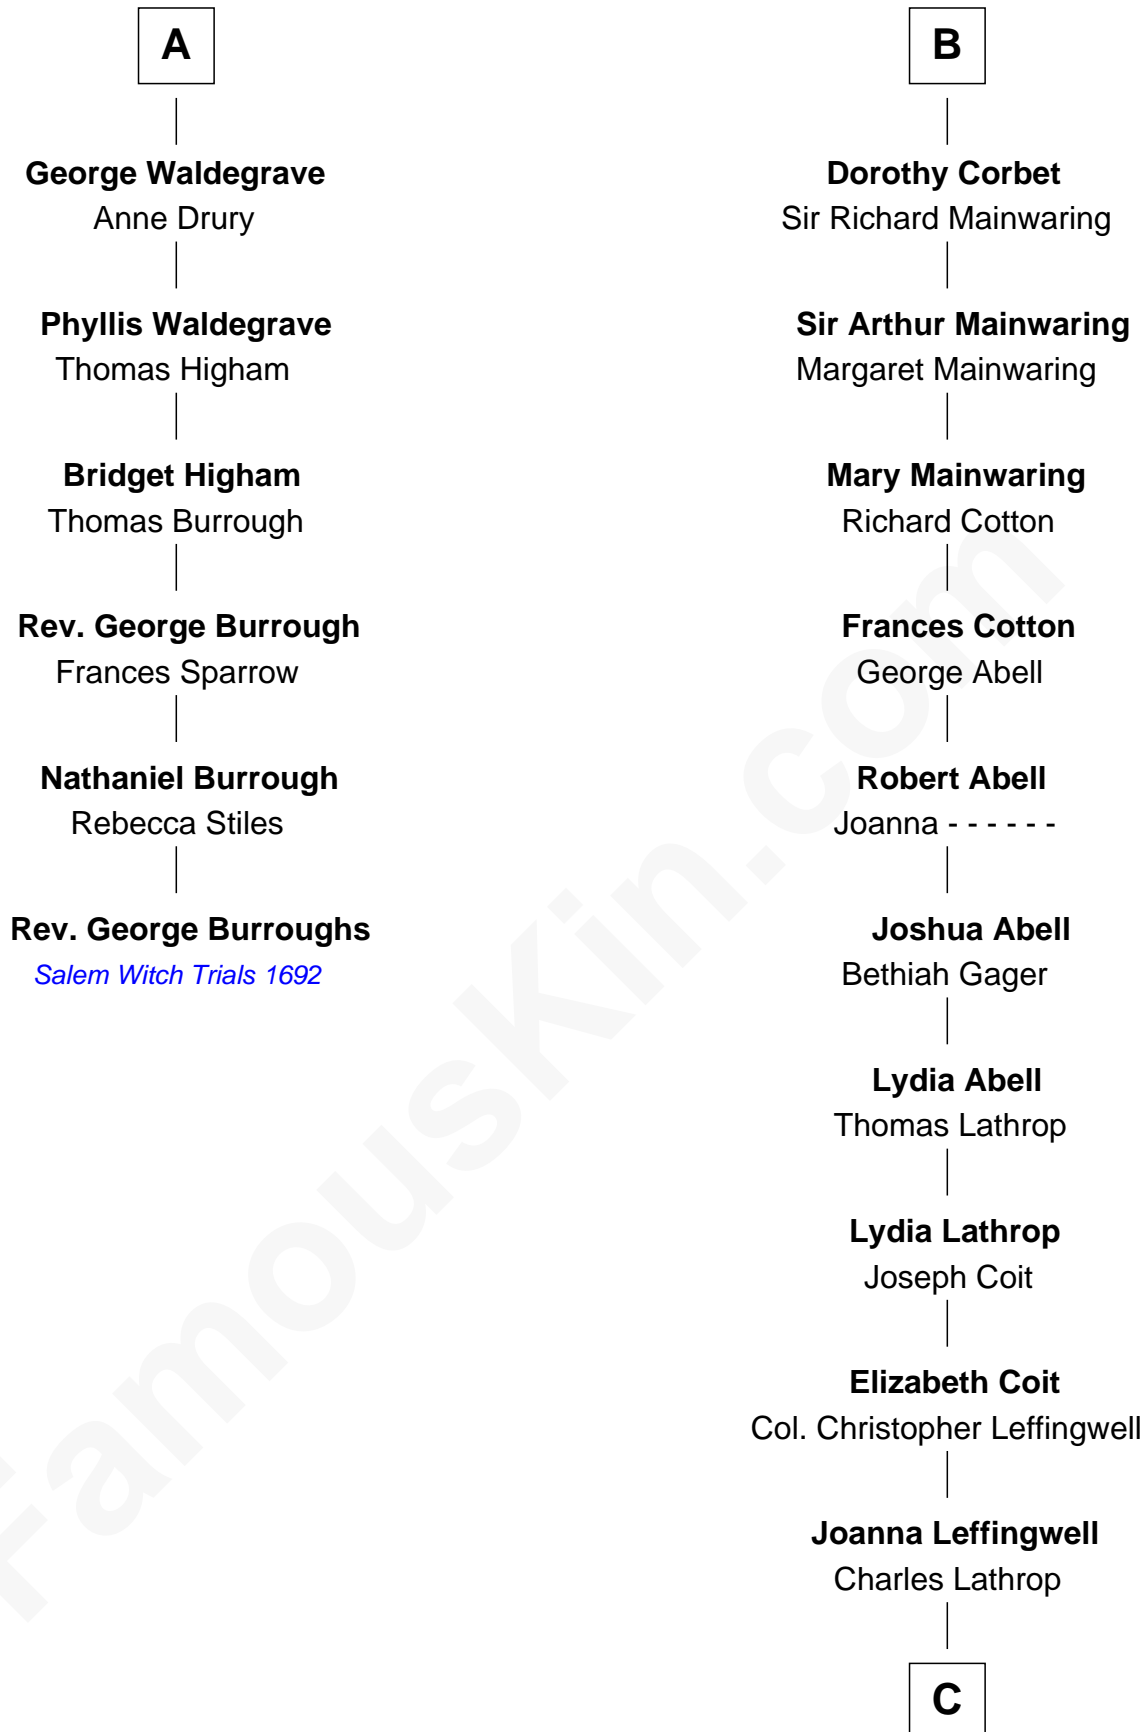

FamousKin.com
Relationship Chart of
Rev. George Burroughs

Executed for Witchcraft, Salem 1692

12th cousin 8 times removed of

Allen Dulles

5th Director of the C.I.A.

William de Ros
 Maude de Vaux

C

Harriet Wadsworth Lathrop

Rev. Miron Winslow

Harriet Lathrop Winslow

Rev. John Welsh Dulles

Allen Macy Dulles

Edith Foster

Allen Dulles

5th Director of the C.I.A.

FamousKin.com