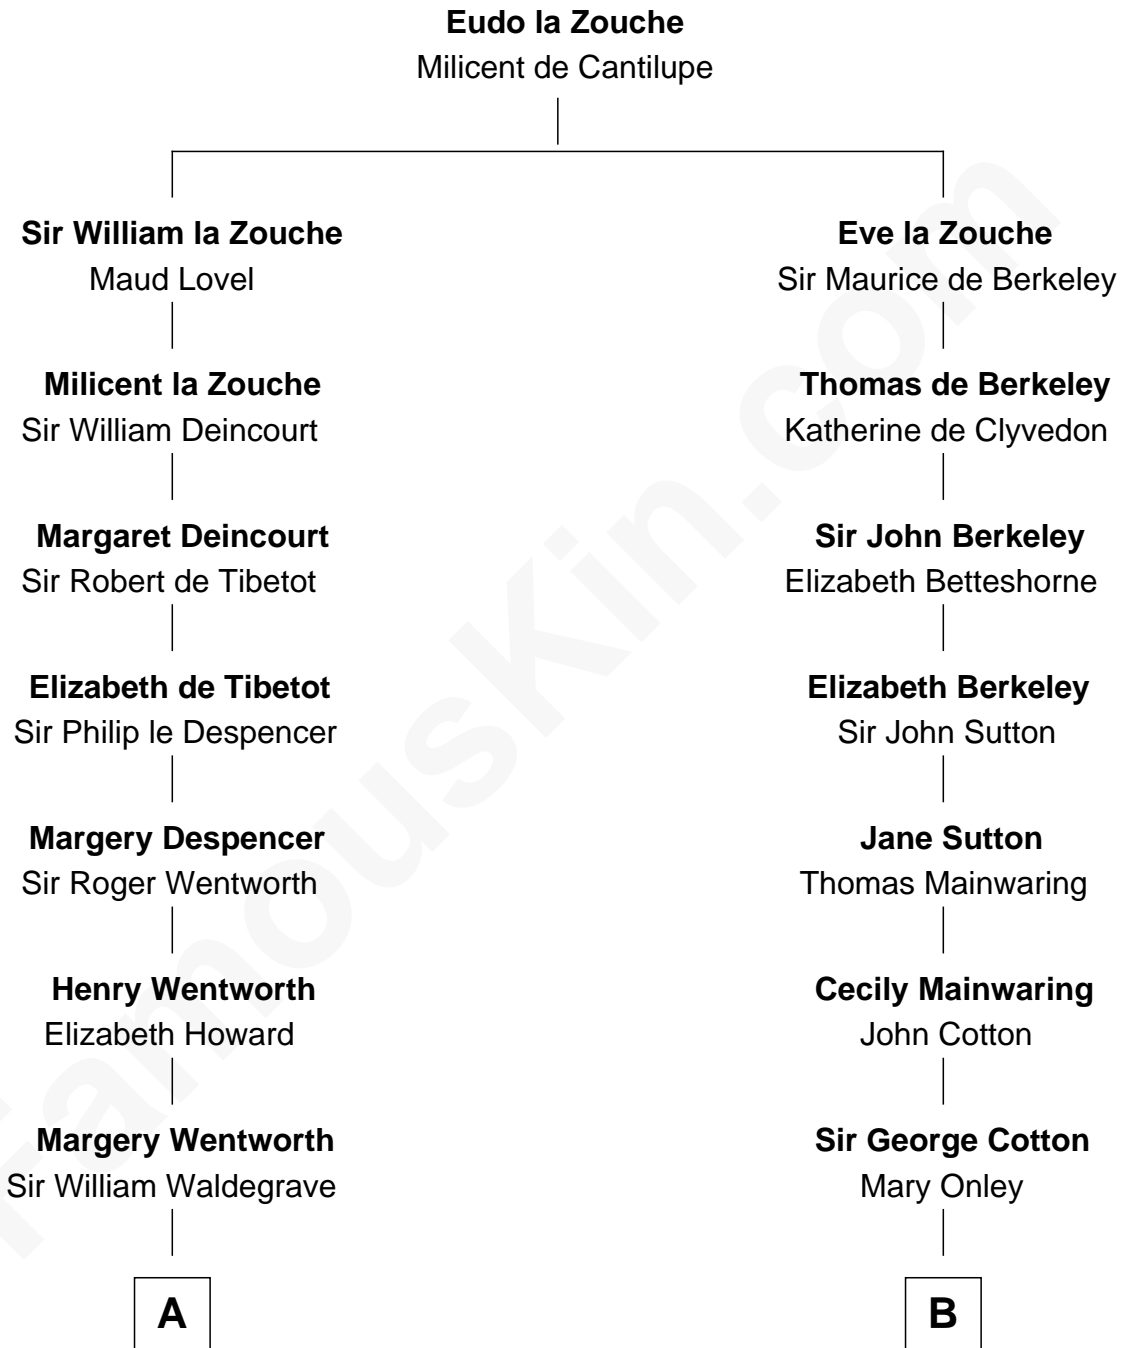

## Relationship Chart of

### Rev. George Burroughs

*Executed for Witchcraft, Salem 1692*

12th cousin 6 times removed of

**Allen Dulles**

*5th Director of the C.I.A.*

C

Allen Macy Dulles

Edith Foster