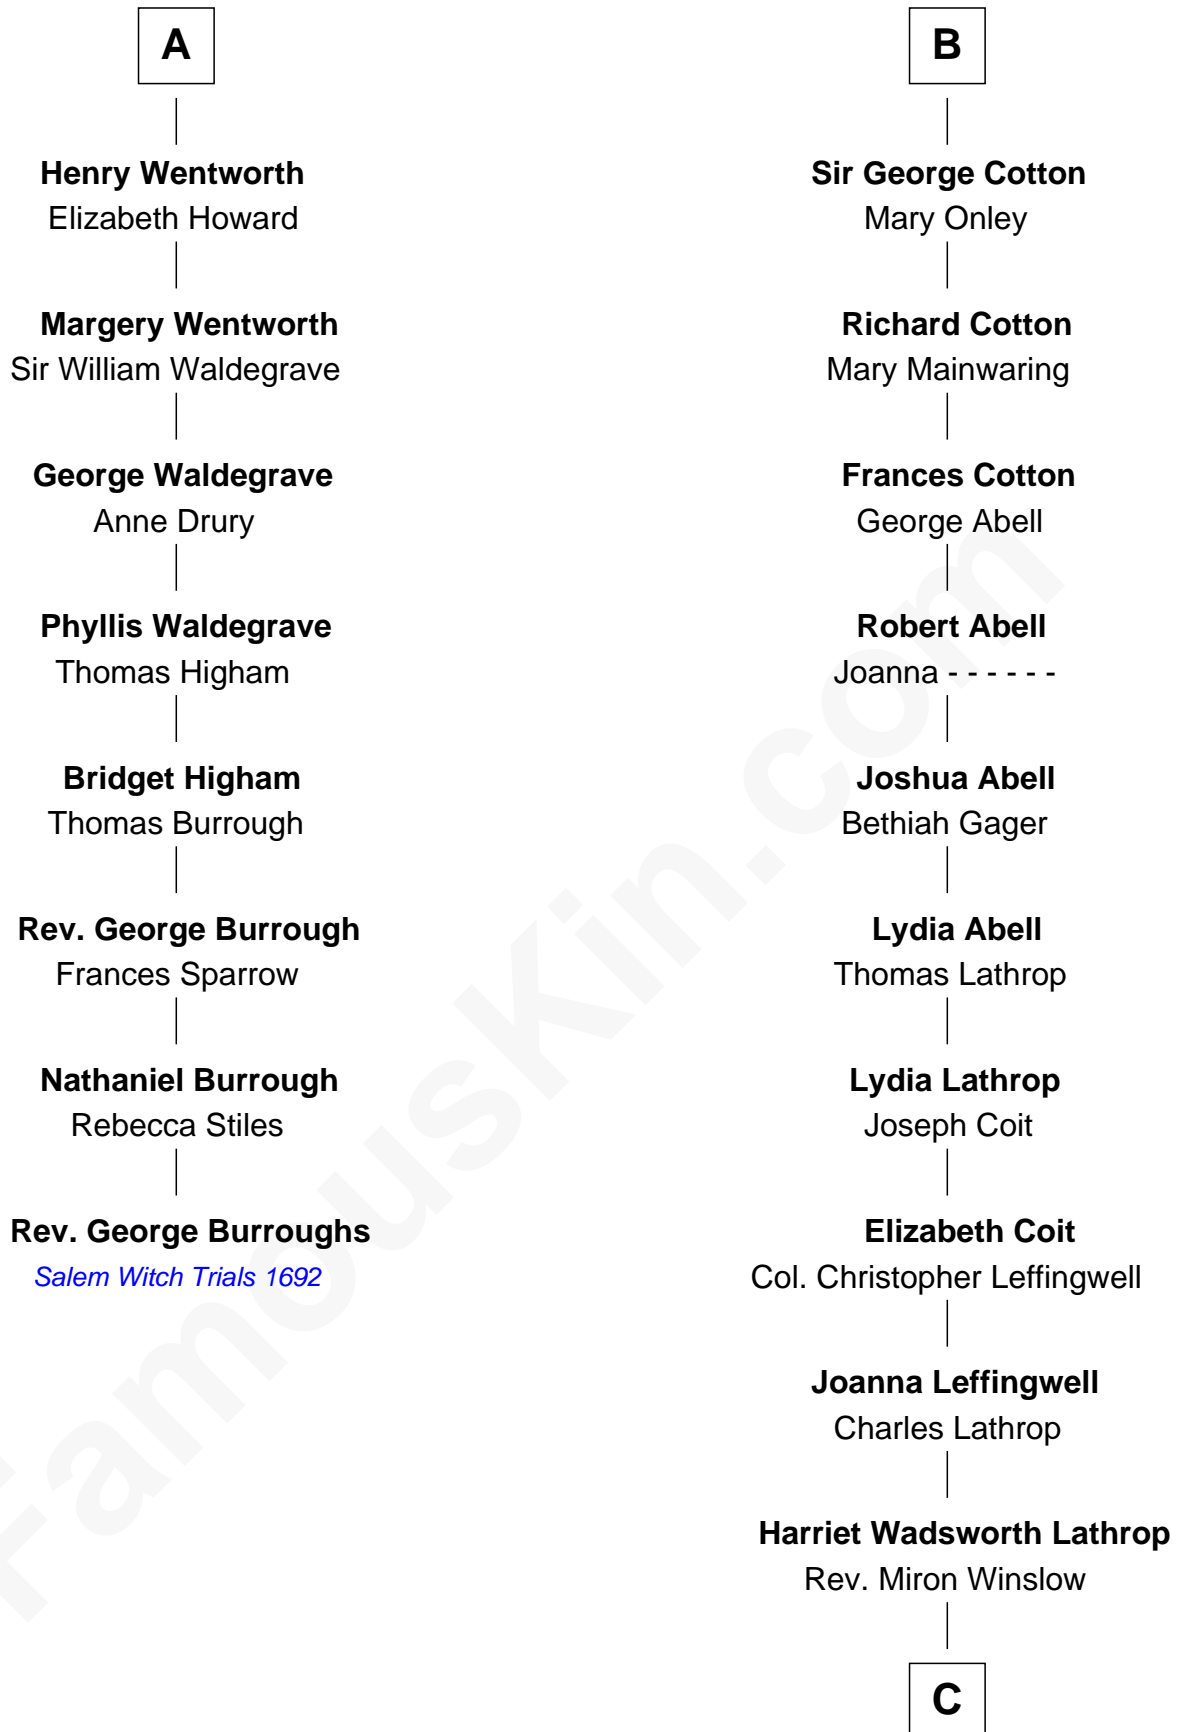

FamousKin.com

Relationship Chart of

Rev. George Burroughs

Executed for Witchcraft, Salem 1692

14th cousin 5 times removed of

Allen Dulles

5th Director of the C.I.A.

Sir William de Ferrers

John Deincourt

Thomas de Berkeley
Katherine de Clyvedon

Sir William Deincourt
Milicent la Zouche

Sir John Berkeley
Elizabeth Betteshorne

Margaret Deincourt
Sir Robert de Tibetot

Elizabeth Berkeley
Sir John Sutton

Elizabeth de Tibetot
Sir Philip le Despencer

Jane Sutton
Thomas Mainwaring

Margery Despencer
Sir Roger Wentworth

Cecily Mainwaring
John Cotton

A

B

C

Harriet Lathrop Winslow