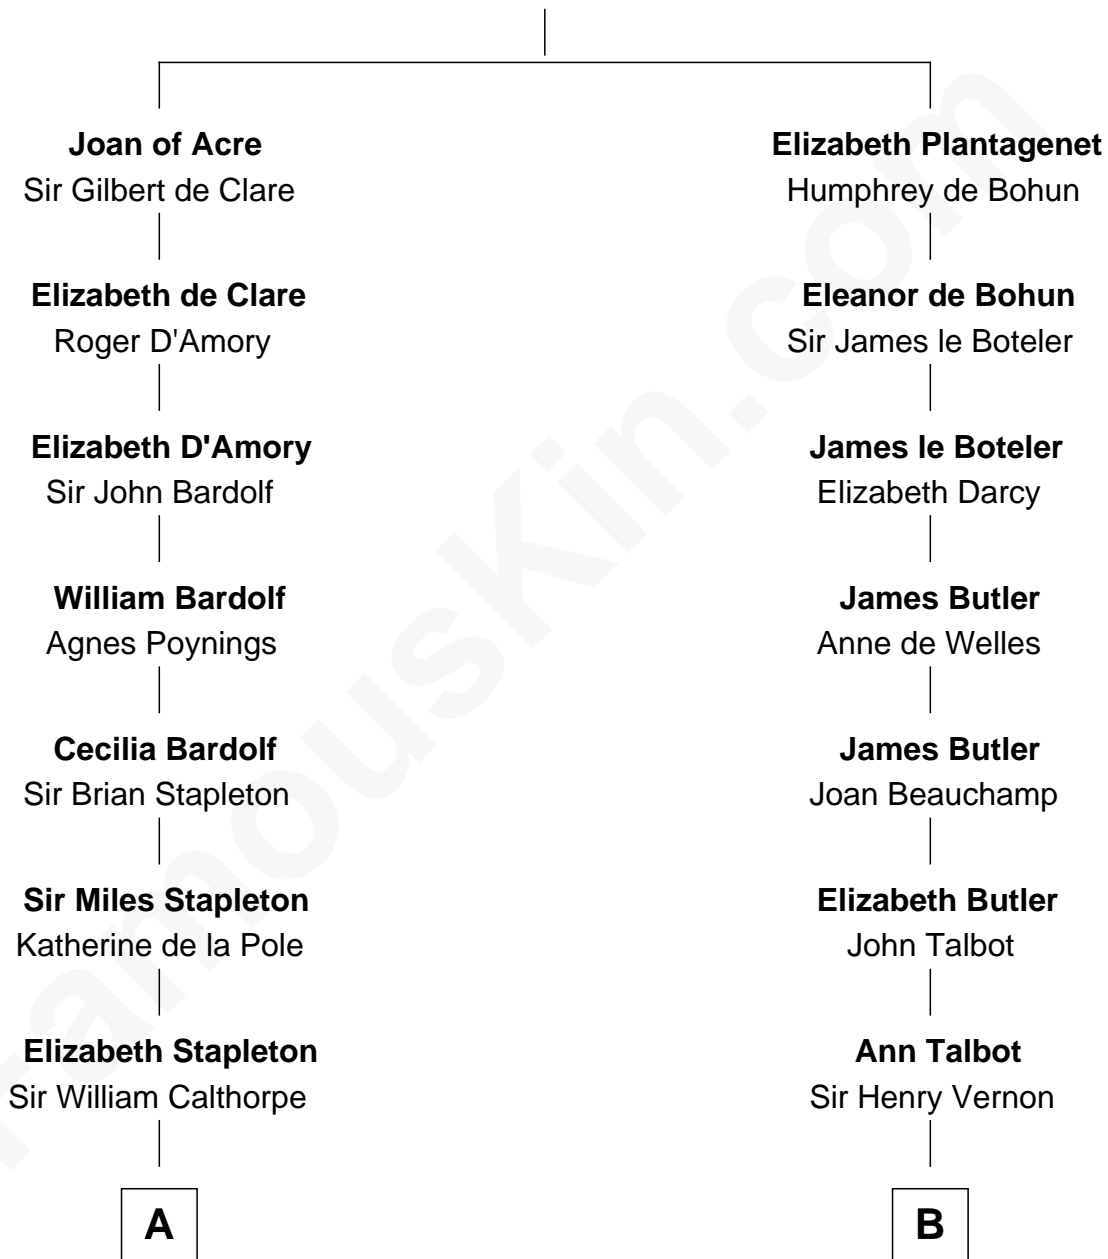

FamousKin.com

Relationship Chart of

Rev. George Burroughs

Executed for Witchcraft, Salem 1692

13th cousin 8 times removed of

John Foster Dulles

52nd U.S. Secretary of State

King Edward I
Eleanor of Castile