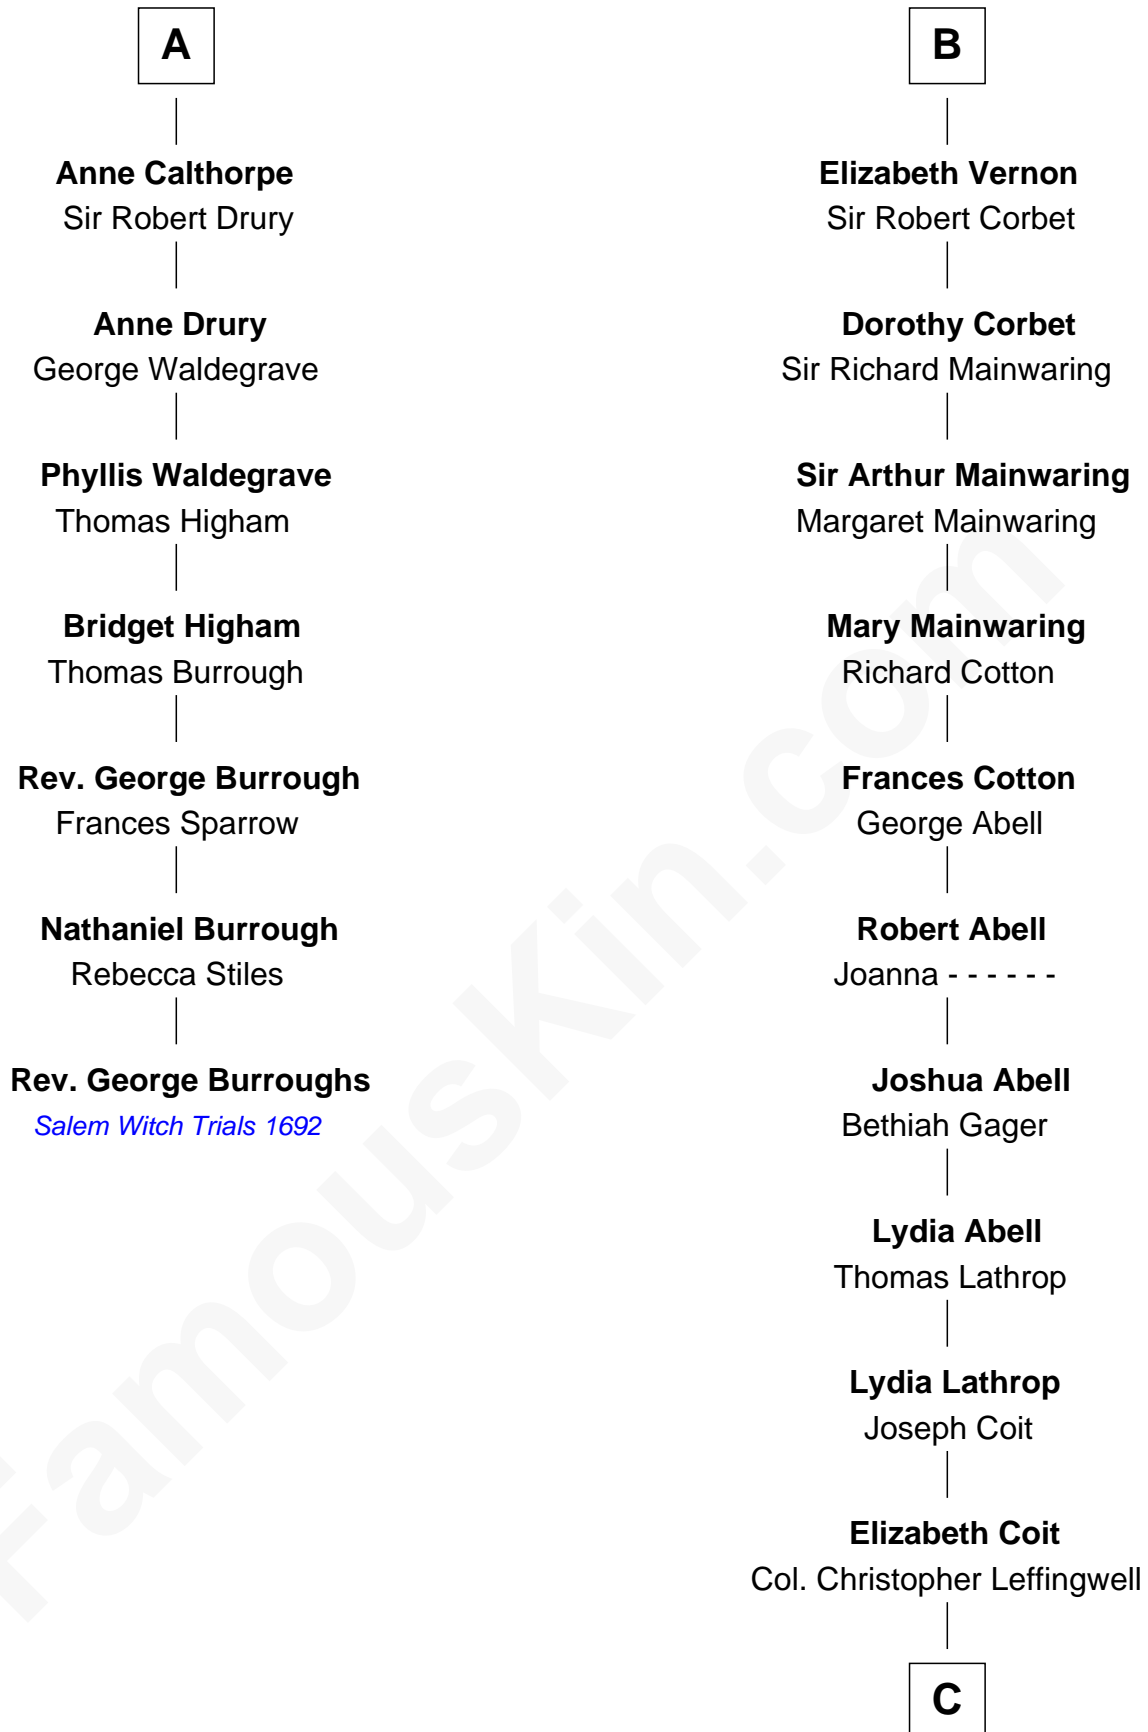

FamousKin.com

Relationship Chart of

Rev. George Burroughs

Executed for Witchcraft, Salem 1692

13th cousin 8 times removed of

John Foster Dulles

52nd U.S. Secretary of State

King Edward I
Eleanor of Castile

C

Joanna Leffingwell

Charles Lathrop

Harriet Wadsworth Lathrop

Rev. Miron Winslow

Harriet Lathrop Winslow

Rev. John Welsh Dulles

Allen Macy Dulles