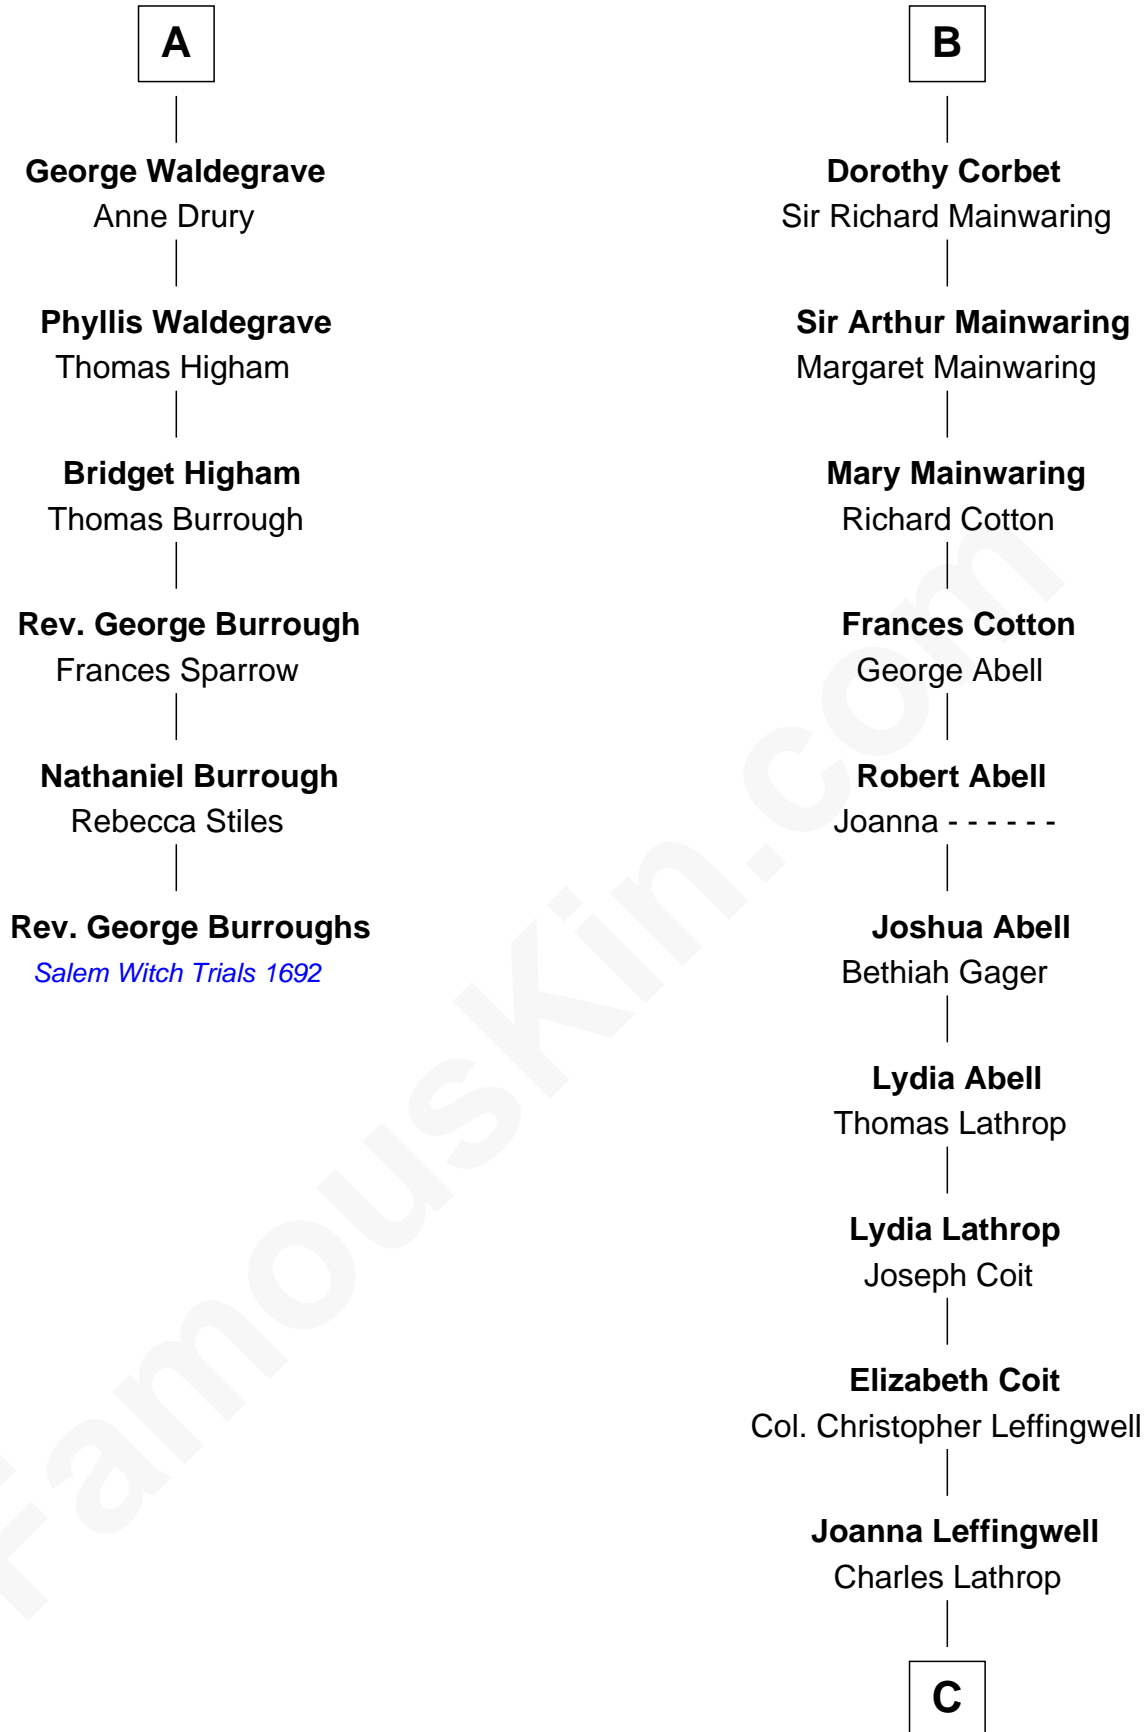

FamousKin.com
Relationship Chart of
Rev. George Burroughs

Executed for Witchcraft, Salem 1692

12th cousin 8 times removed of

John Foster Dulles

52nd U.S. Secretary of State

C

Harriet Wadsworth Lathrop

Rev. Miron Winslow

Harriet Lathrop Winslow

Rev. John Welsh Dulles

Allen Macy Dulles

Edith Foster

John Foster Dulles

52nd U.S. Secretary of State

FamousKin.com