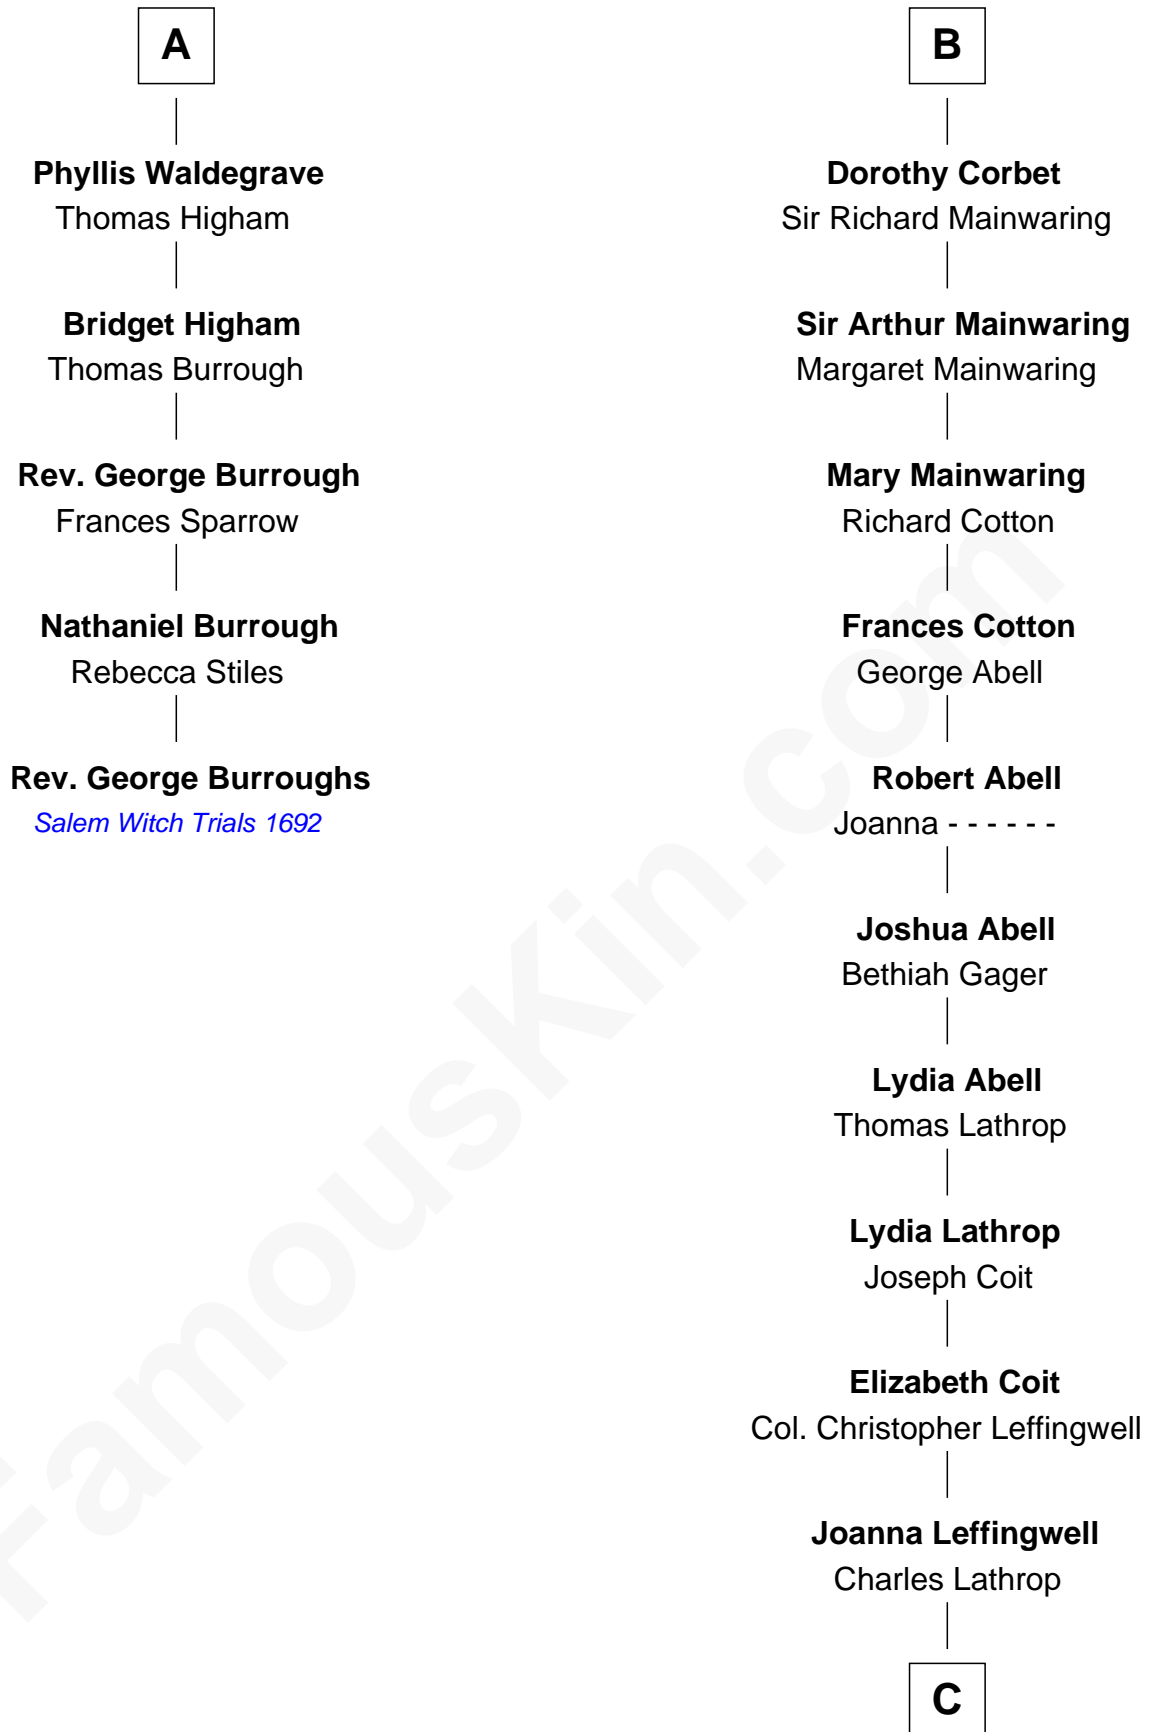

FamousKin.com
Relationship Chart of
Rev. George Burroughs

Executed for Witchcraft, Salem 1692

11th cousin 9 times removed of

John Foster Dulles

52nd U.S. Secretary of State

Bartholomew de Badlesmere

Margaret de Clare

Margaret de Badlesmere

Sir John de Tibetot

Sir Robert de Tibetot

Margaret Deincourt

Elizabeth de Tibetot

Sir Philip le Despencer

Margery Despencer

Sir Roger Wentworth

Henry Wentworth

Elizabeth Howard

Margery Wentworth

Sir William Waldegrave

George Waldegrave

Anne Drury

A

Margery de Badlesmere

John Talbot

Ann Talbot

Sir Henry Vernon

Elizabeth Vernon

Sir Robert Corbet

B

C

—
Harriet Wadsworth Lathrop