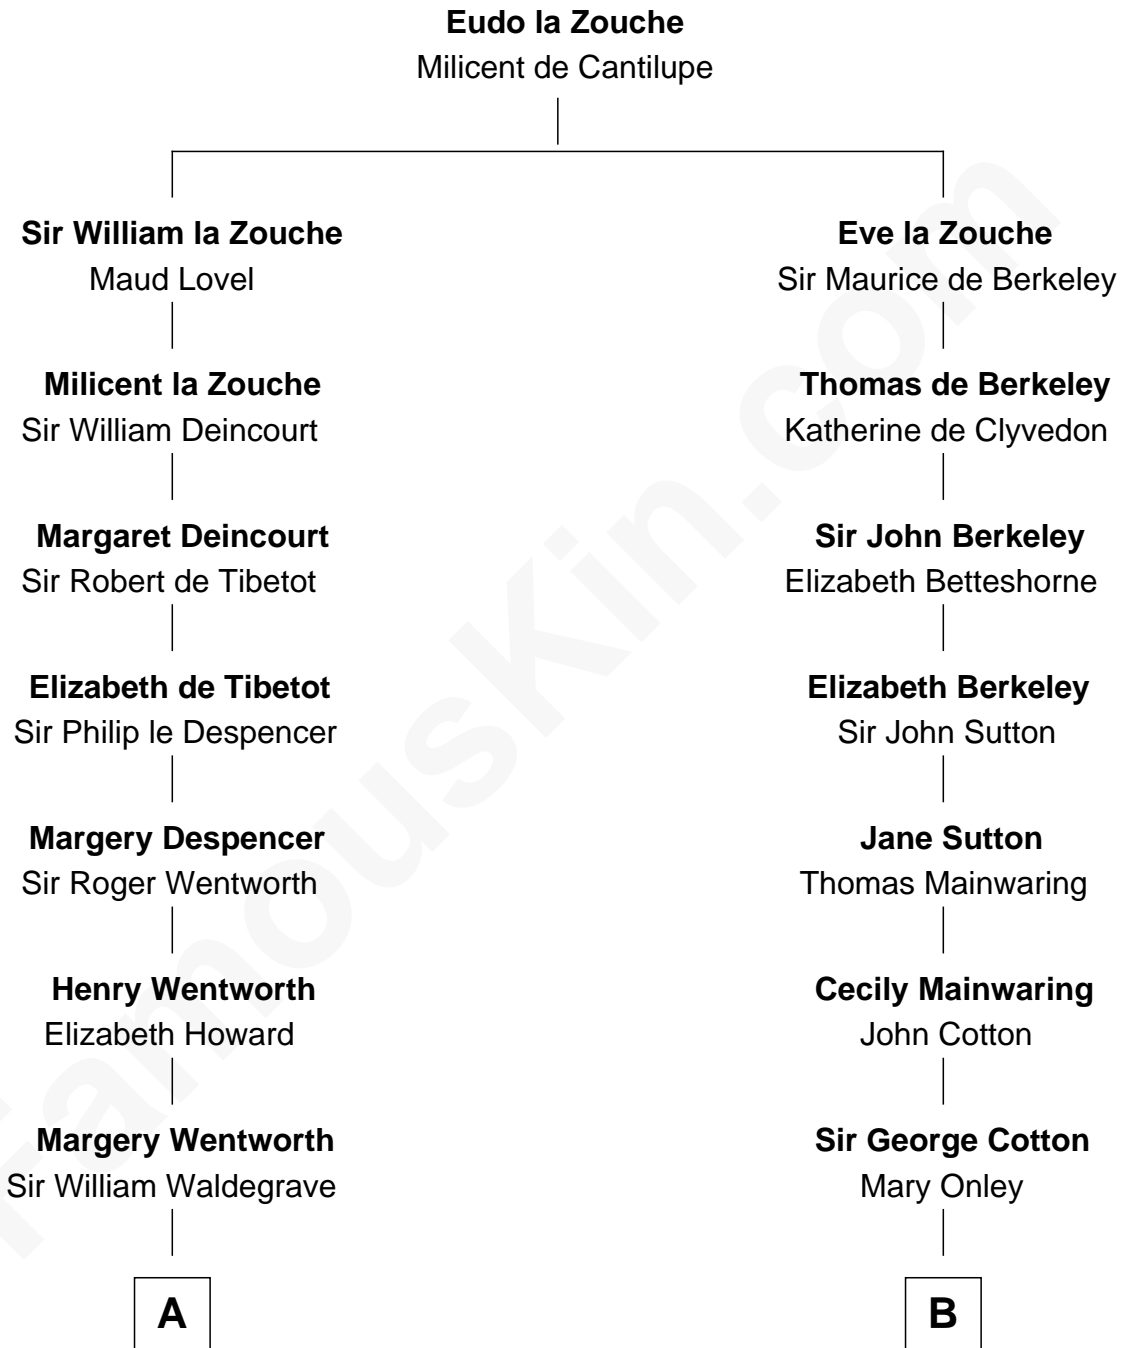

FamousKin.com

Relationship Chart of

Rev. George Burroughs

Executed for Witchcraft, Salem 1692

12th cousin 6 times removed of

John Foster Dulles

52nd U.S. Secretary of State

C

Allen Macy Dulles

Edith Foster

John Foster Dulles

52nd U.S. Secretary of State

FamousKin.com