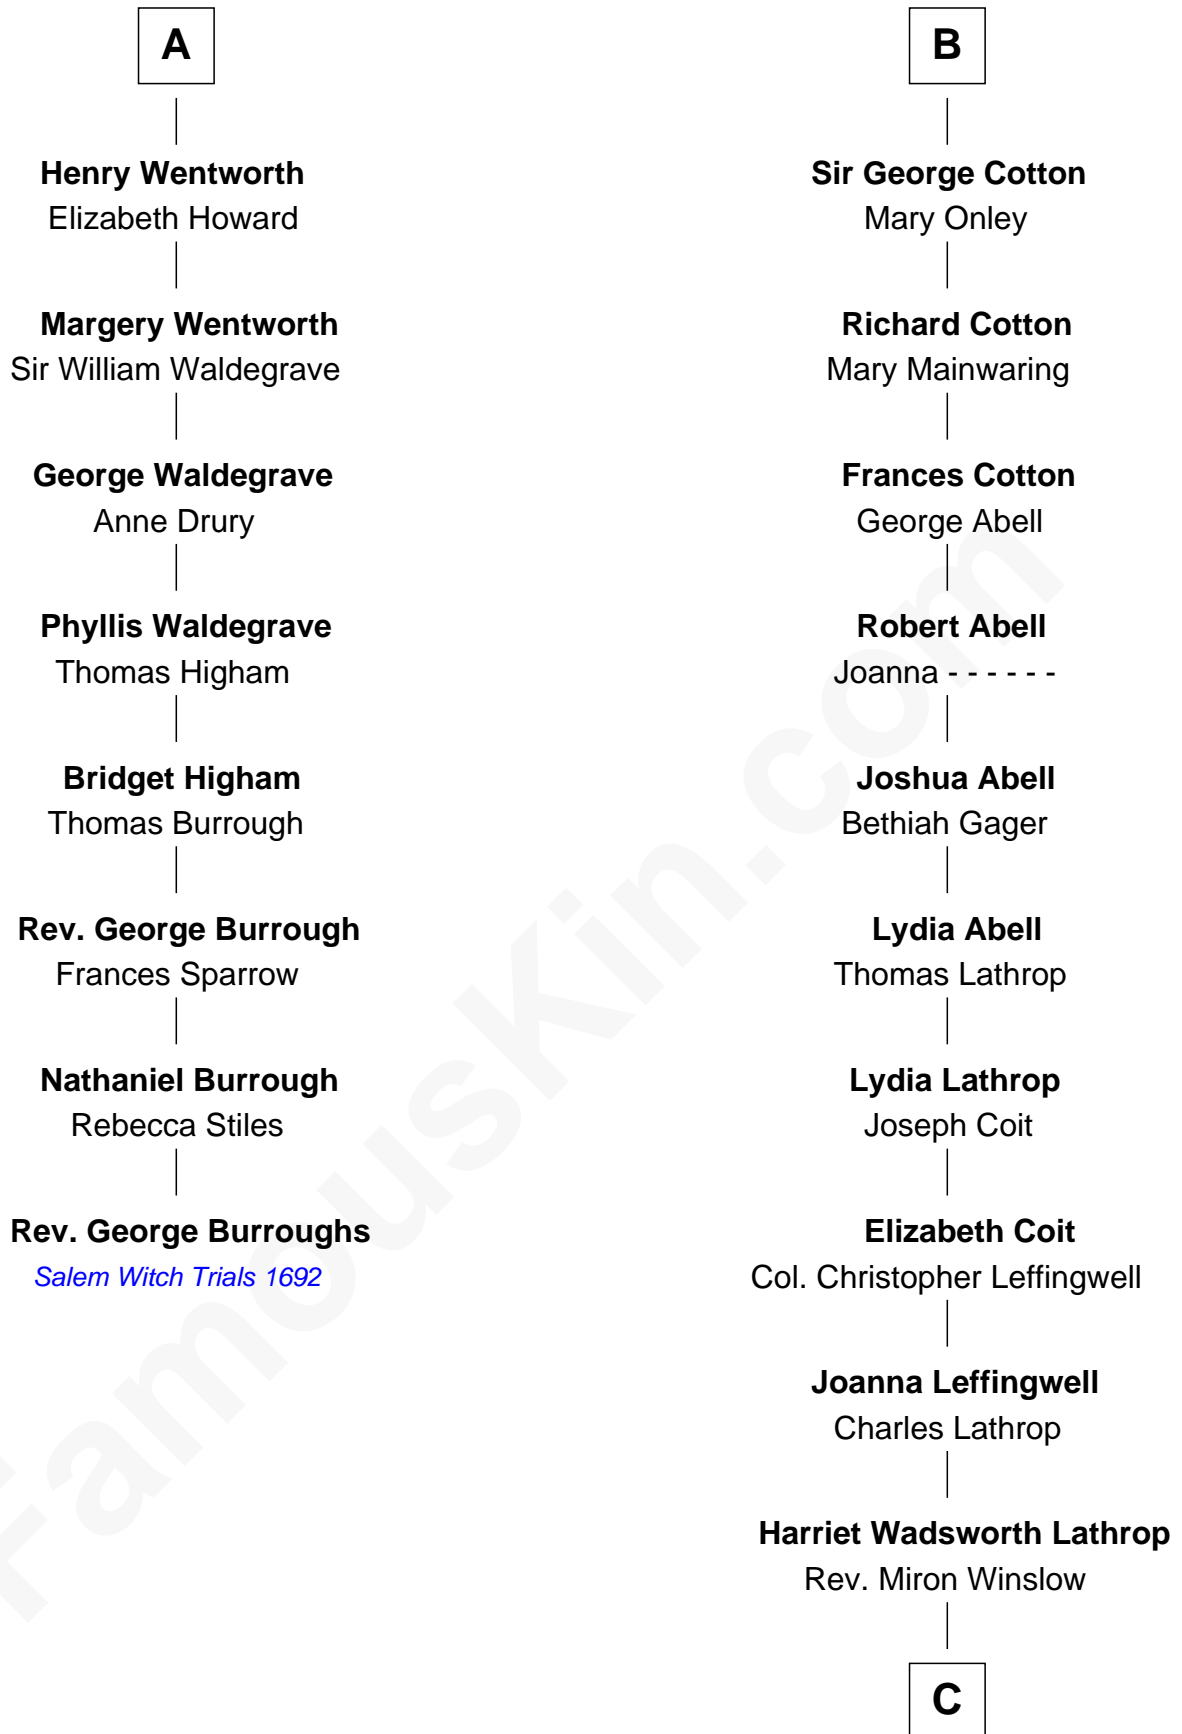

FamousKin.com

Relationship Chart of

Rev. George Burroughs

Executed for Witchcraft, Salem 1692

14th cousin 5 times removed of

John Foster Dulles

52nd U.S. Secretary of State

Sir William de Ferrers

John Deincourt

Thomas de Berkeley
Katherine de Clyvedon

Sir William Deincourt
Milicent la Zouche

Sir John Berkeley
Elizabeth Betteshorne

Margaret Deincourt
Sir Robert de Tibetot

Elizabeth Berkeley
Sir John Sutton

Elizabeth de Tibetot
Sir Philip le Despencer

Jane Sutton
Thomas Mainwaring

Margery Despencer
Sir Roger Wentworth

Cecily Mainwaring
John Cotton

A

B

C

Harriet Lathrop Winslow