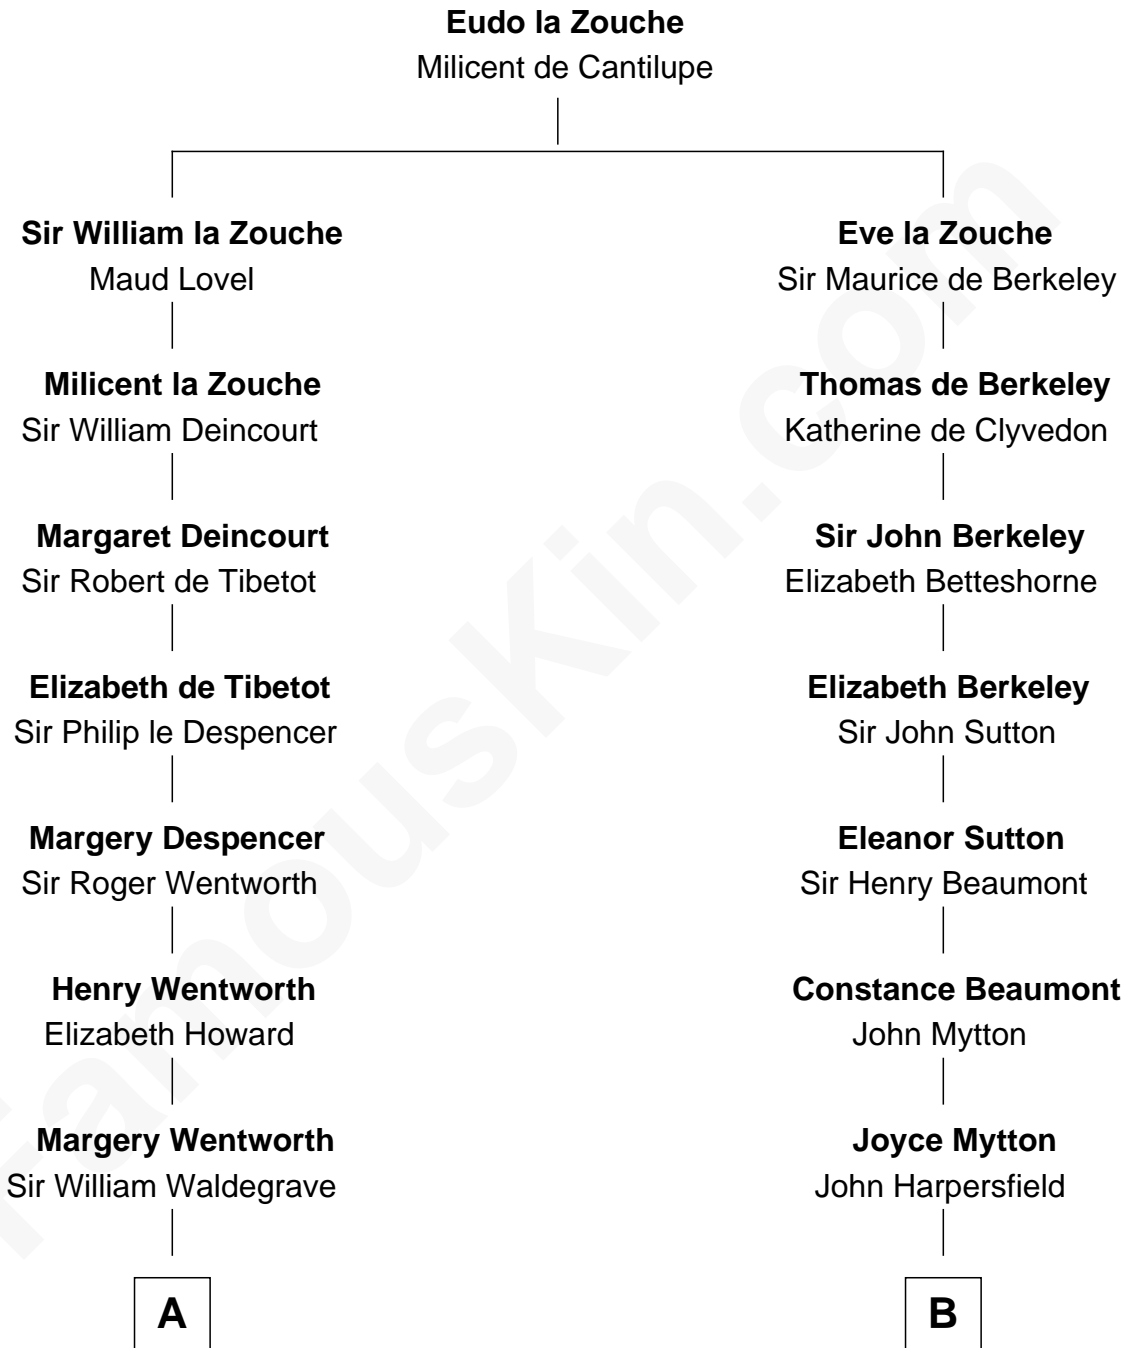

FamousKin.com

Relationship Chart of

Rev. George Burroughs

Executed for Witchcraft, Salem 1692

12th cousin 9 times removed of

Chevy Chase

Comedian, Actor and Writer

C

Sarah Tennery Baker

Col. Lyne Shackelford Metcalfe

Grace Metcalfe

Charles Denison Chase

Edward Leigh Chase

Mabel Penrose Tinsley

Edward Tinsley Chase

Cathalene Parker Browning