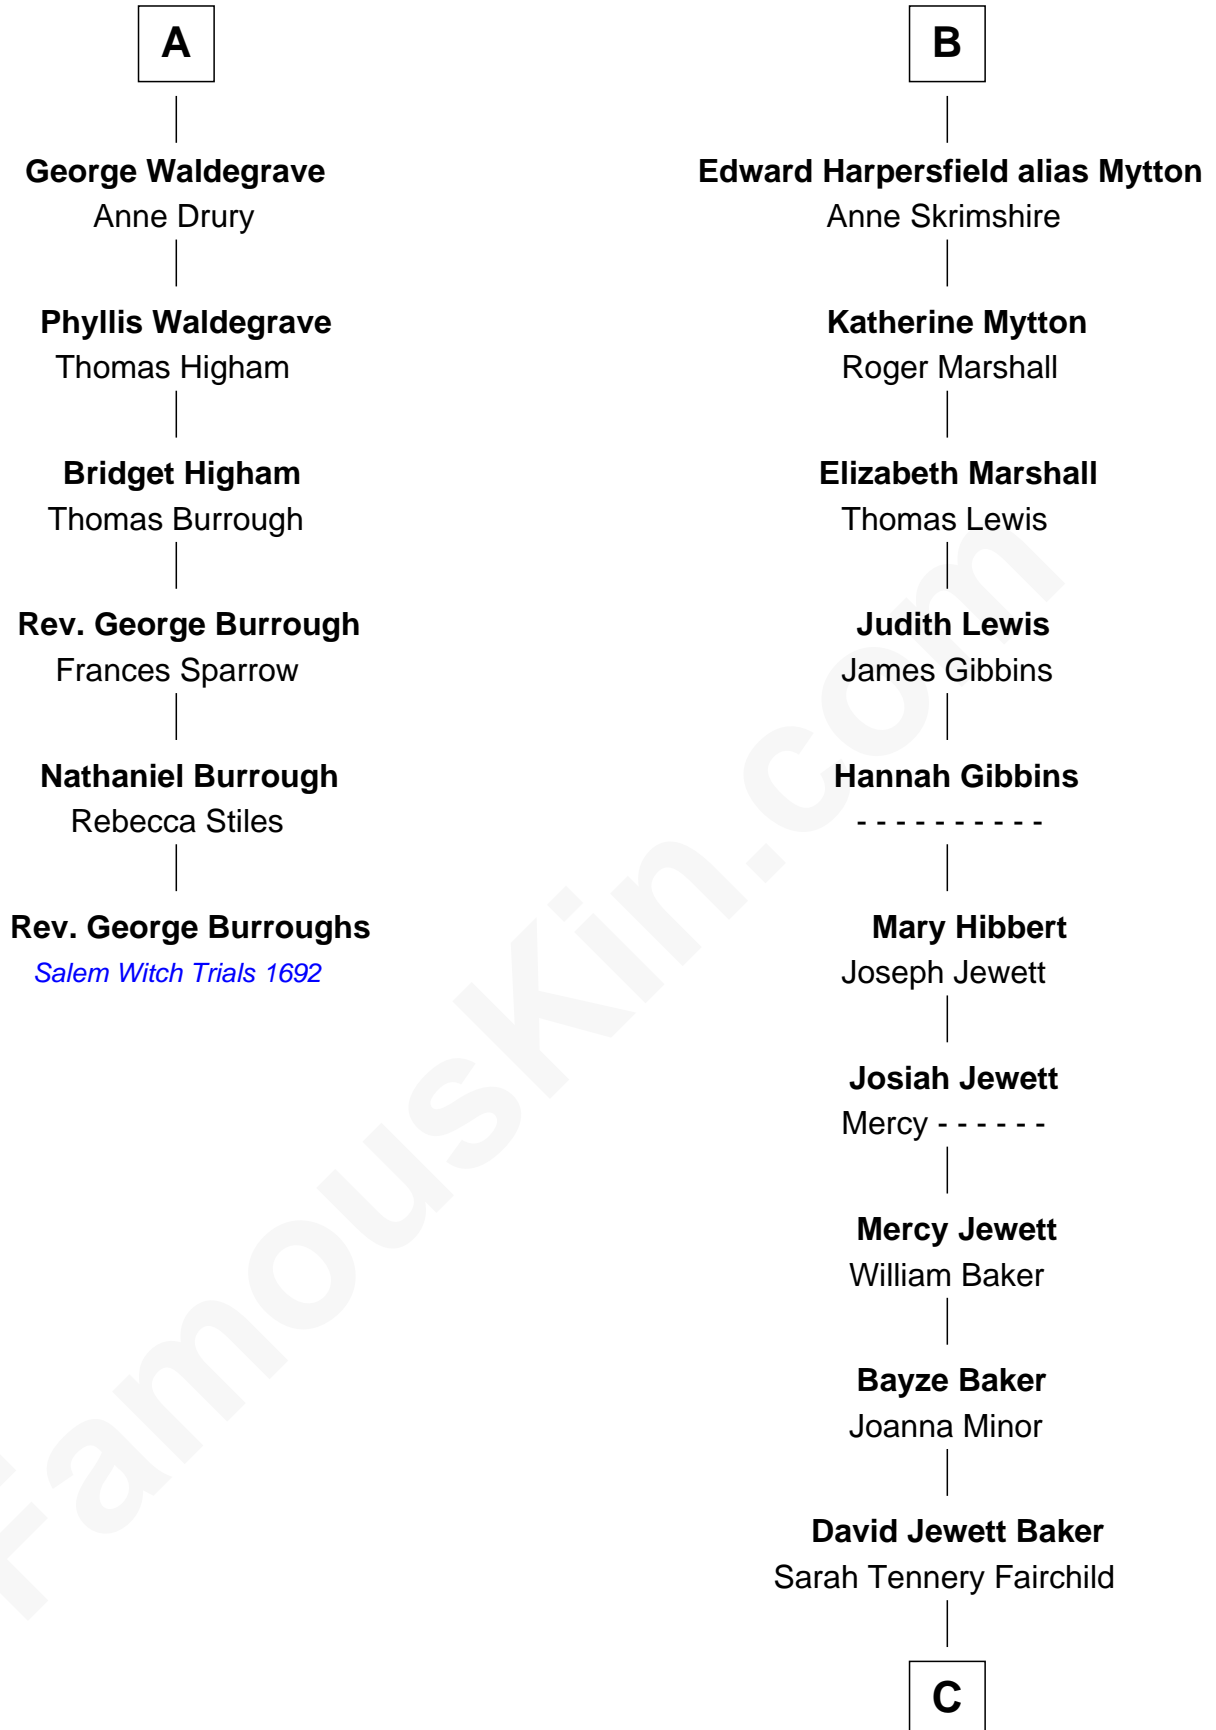

FamousKin.com

Relationship Chart of

Rev. George Burroughs

Executed for Witchcraft, Salem 1692

12th cousin 9 times removed of

Chevy Chase

Comedian, Actor and Writer

C