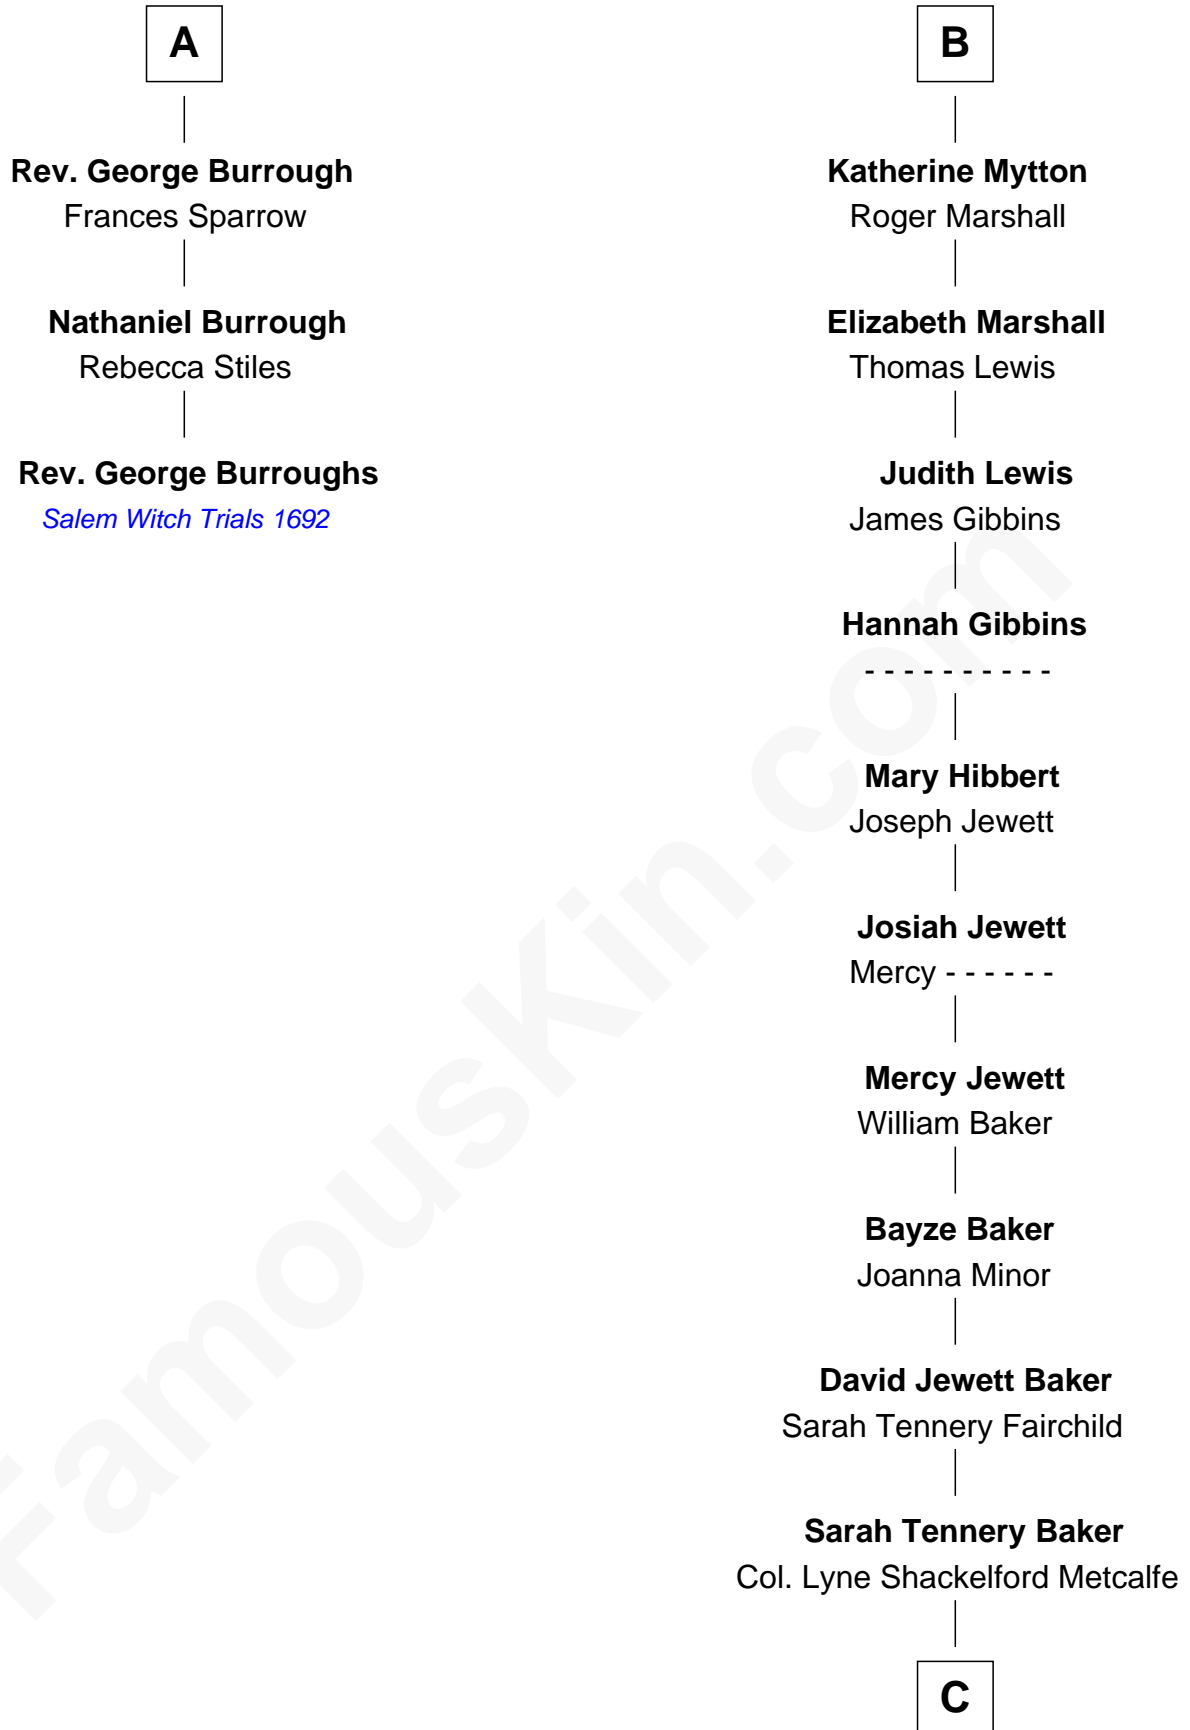

FamousKin.com

Relationship Chart of

Rev. George Burroughs

Executed for Witchcraft, Salem 1692

9th cousin 11 times removed of

Chevy Chase

Comedian, Actor and Writer

C

—
Grace Metcalfe

Charles Denison Chase

—
Edward Leigh Chase

Mabel Penrose Tinsley

—
Edward Tinsley Chase

Cathalene Parker Browning

—
Chevy Chase

Comedian, Actor and Writer