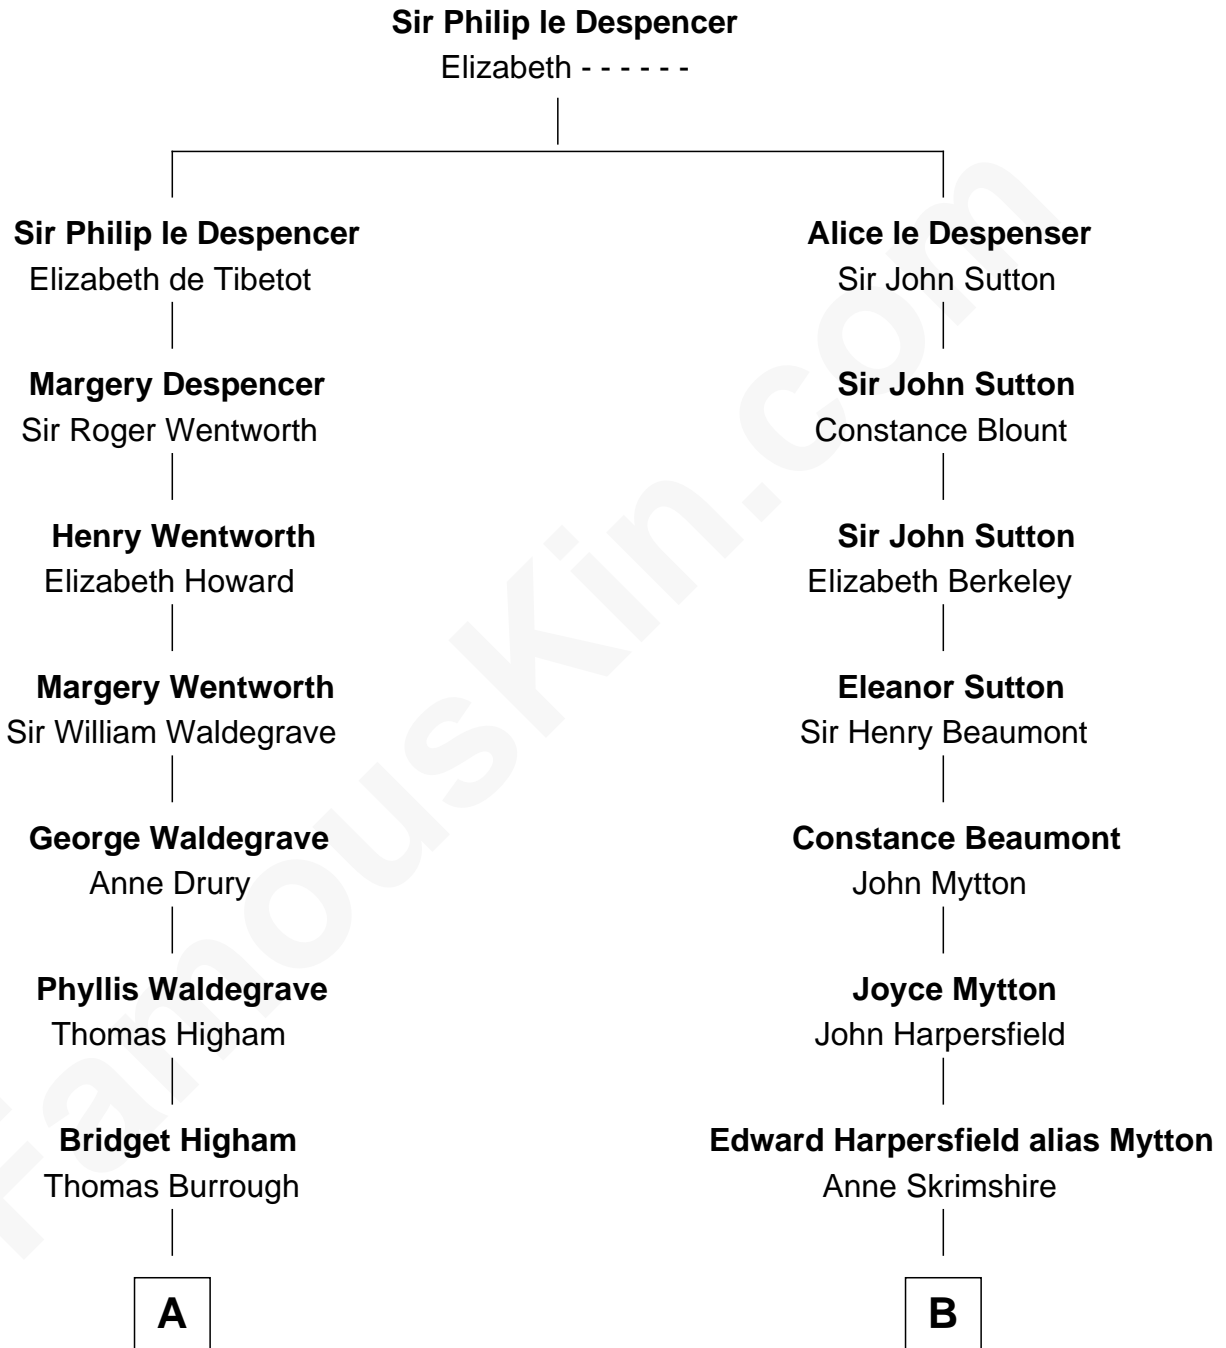

FamousKin.com

Relationship Chart of

Rev. George Burroughs

Executed for Witchcraft, Salem 1692

9th cousin 11 times removed of

Chevy Chase

Comedian, Actor and Writer

C

—
Grace Metcalfe

Charles Denison Chase

—
Edward Leigh Chase

Mabel Penrose Tinsley

—
Edward Tinsley Chase

Cathalene Parker Browning

—
Chevy Chase

Comedian, Actor and Writer