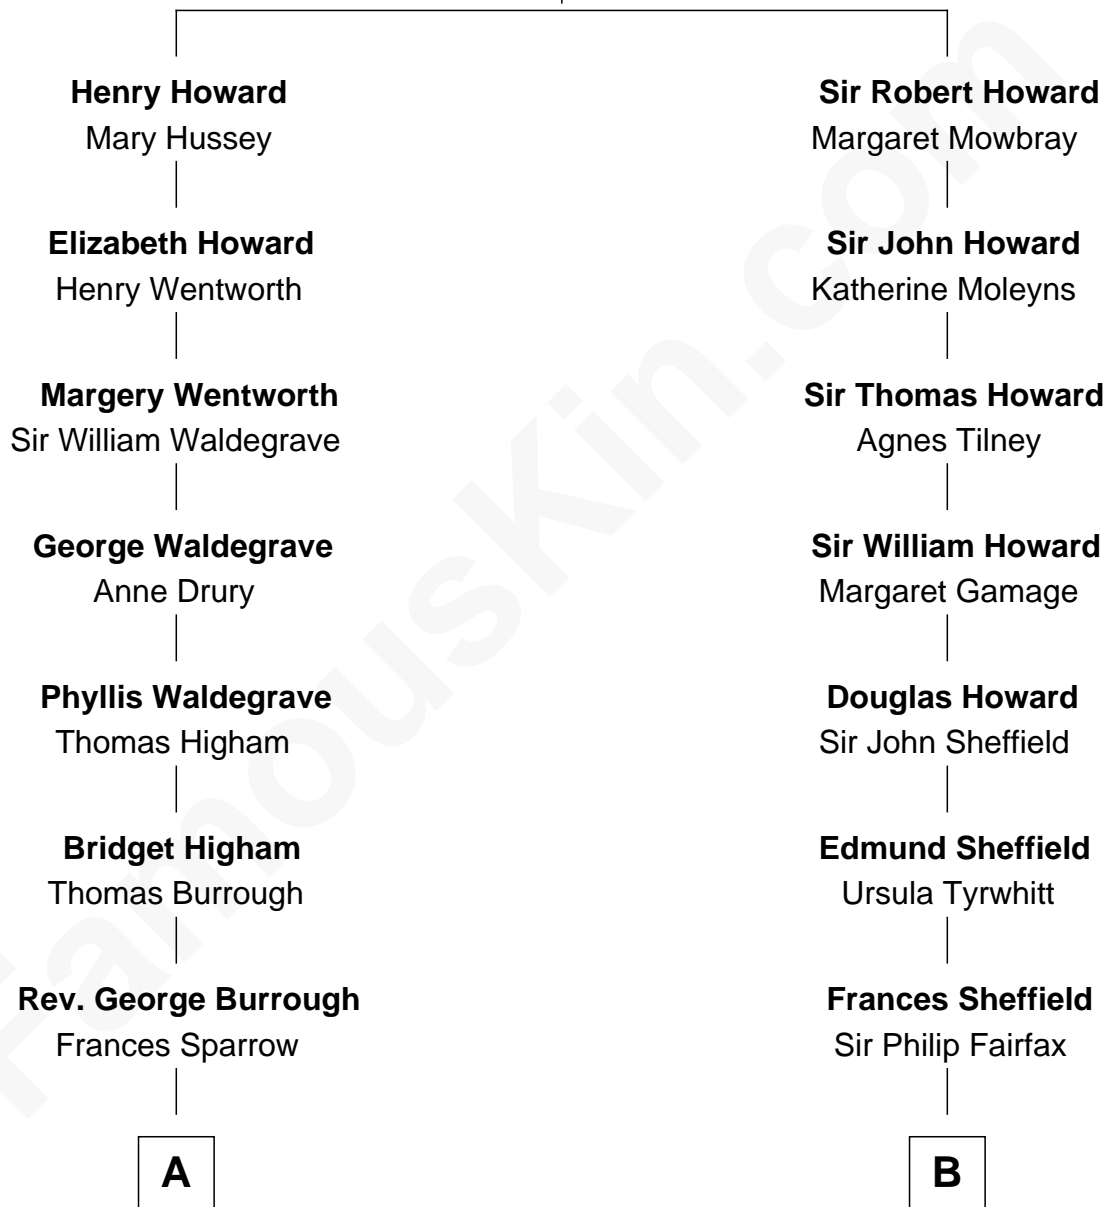

## Relationship Chart of

### Rev. George Burroughs

*Executed for Witchcraft, Salem 1692*

**8th cousin 11 times removed of**

### Ellen DeGeneres

*Comedienne and TV Personality*

**Sir John Howard**

Alice Tendring

C

Elliot Everett DeGeneres

Ruth Elodie Martin

Elliot Everett DeGeneres