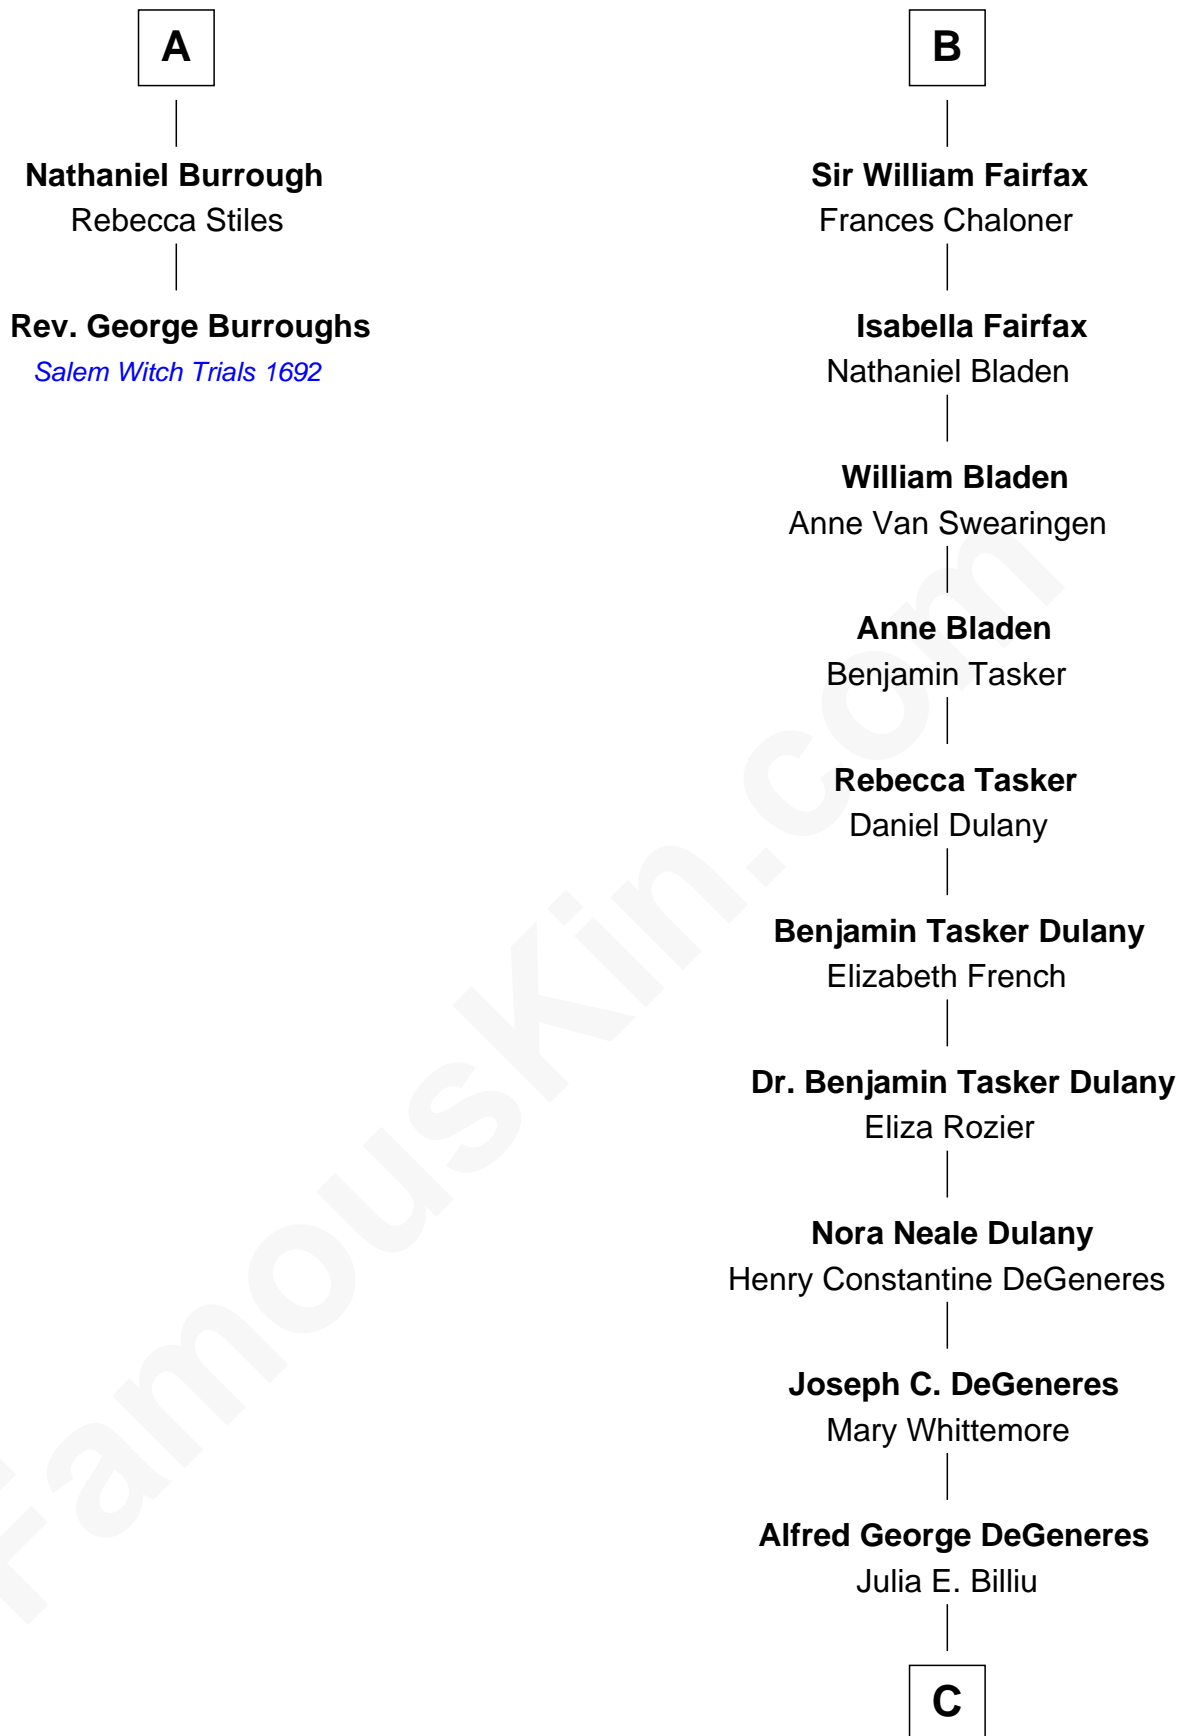

## Relationship Chart of

### Rev. George Burroughs

*Executed for Witchcraft, Salem 1692*

**8th cousin 11 times removed of**

### Ellen DeGeneres

*Comedienne and TV Personality*

**Sir John Howard**

Alice Tendring

C

Elliot Everett DeGeneres

Ruth Elodie Martin

Elliot Everett DeGeneres