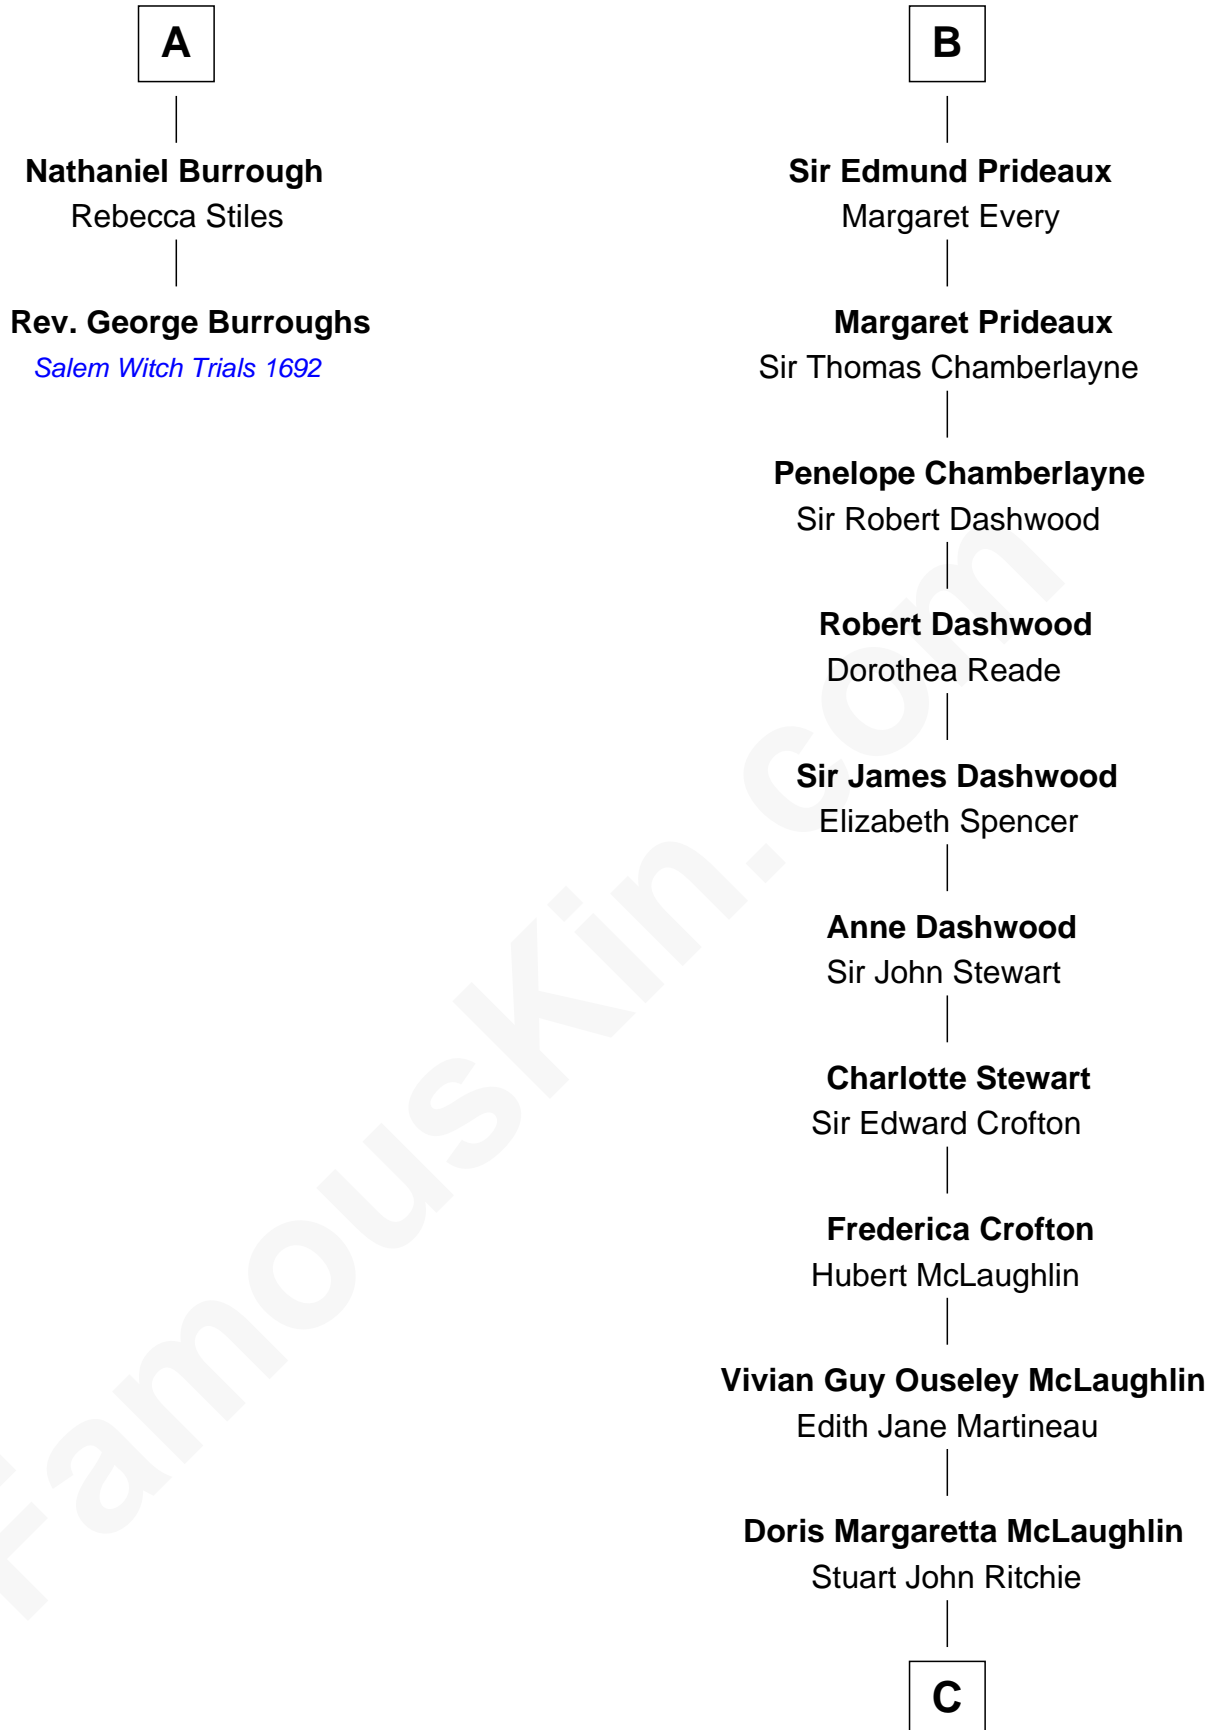

FamousKin.com

Relationship Chart of

Rev. George Burroughs

Executed for Witchcraft, Salem 1692

8th cousin 10 times removed of

Guy Ritchie

British Filmmaker

Sir John Howard

Alice Tendring

C

John Vivian Ritchie
Amber Mary Parkinson

Guy Ritchie
British Filmmaker

FamousKin.com