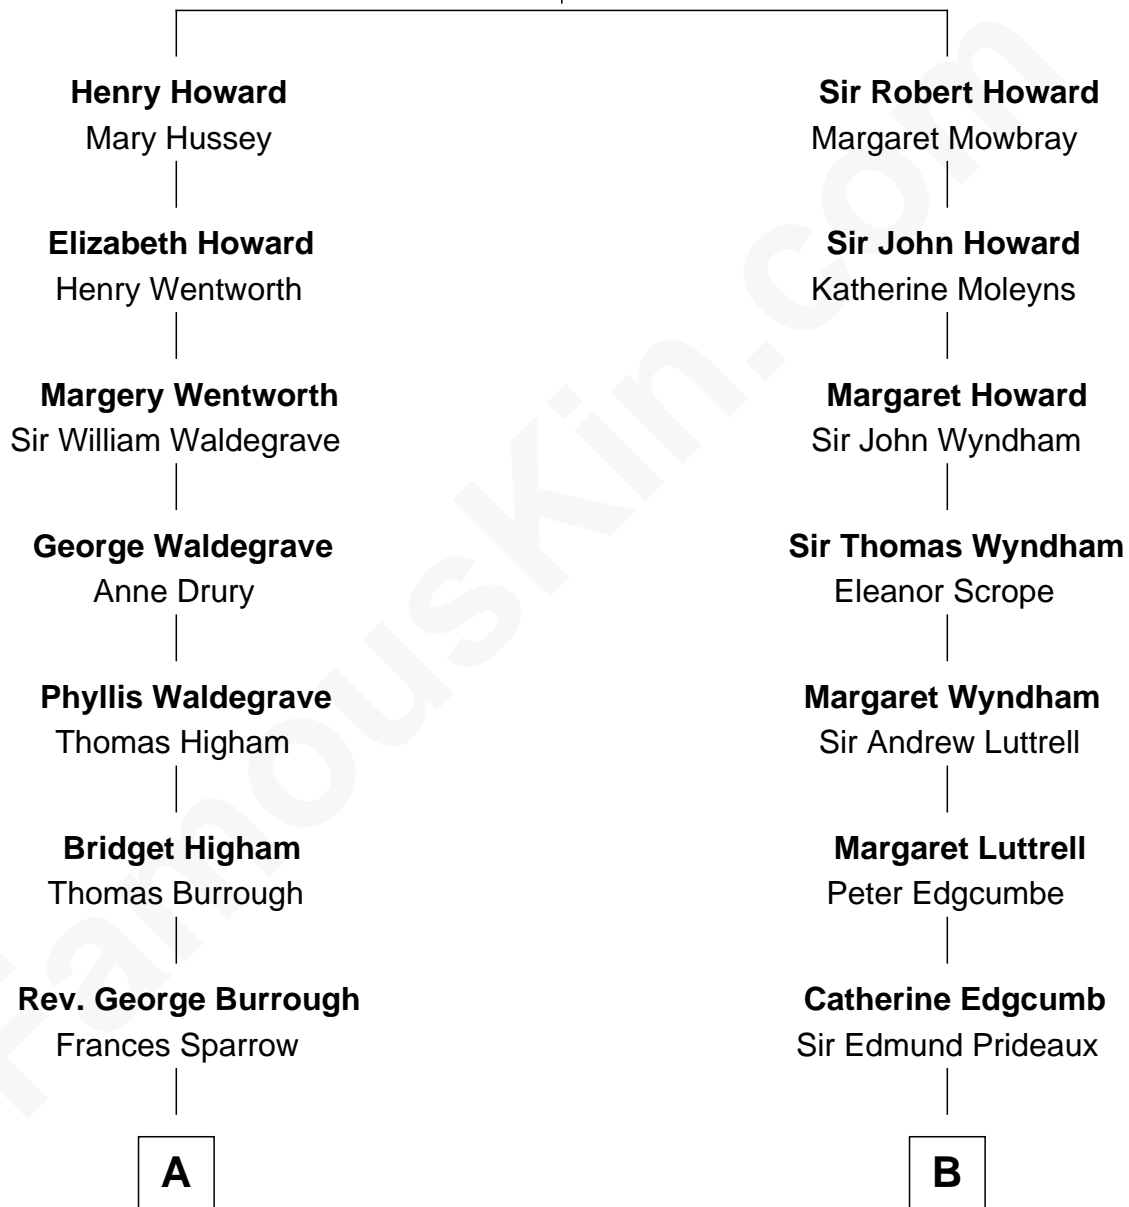

FamousKin.com

Relationship Chart of

Rev. George Burroughs

Executed for Witchcraft, Salem 1692

8th cousin 10 times removed of

Guy Ritchie

British Filmmaker

Sir John Howard

Alice Tendring

C

John Vivian Ritchie
Amber Mary Parkinson

Guy Ritchie
British Filmmaker

FamousKin.com