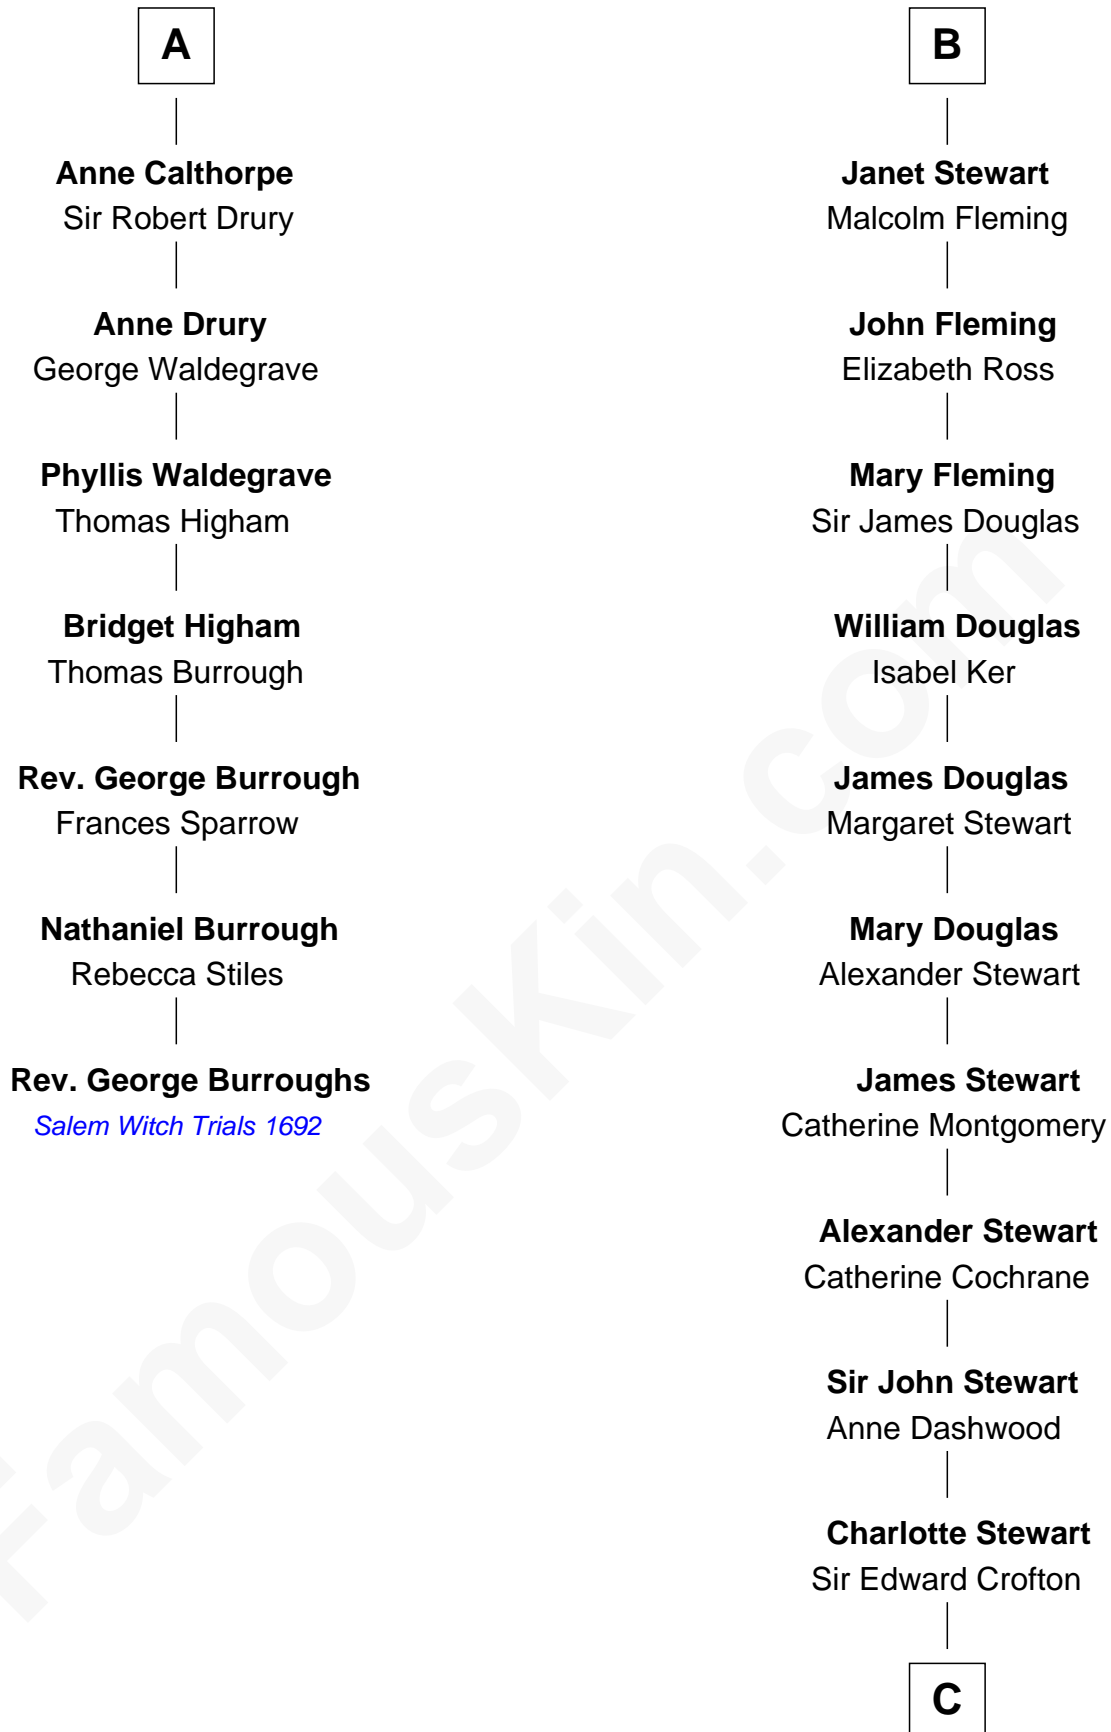

FamousKin.com

Relationship Chart of

Rev. George Burroughs

Executed for Witchcraft, Salem 1692

13th cousin 8 times removed of

Guy Ritchie

British Filmmaker

C

Frederica Crofton

Hubert McLaughlin

Vivian Guy Ouseley McLaughlin

Edith Jane Martineau

Doris Margaretta McLaughlin

Stuart John Ritchie

John Vivian Ritchie

Amber Mary Parkinson