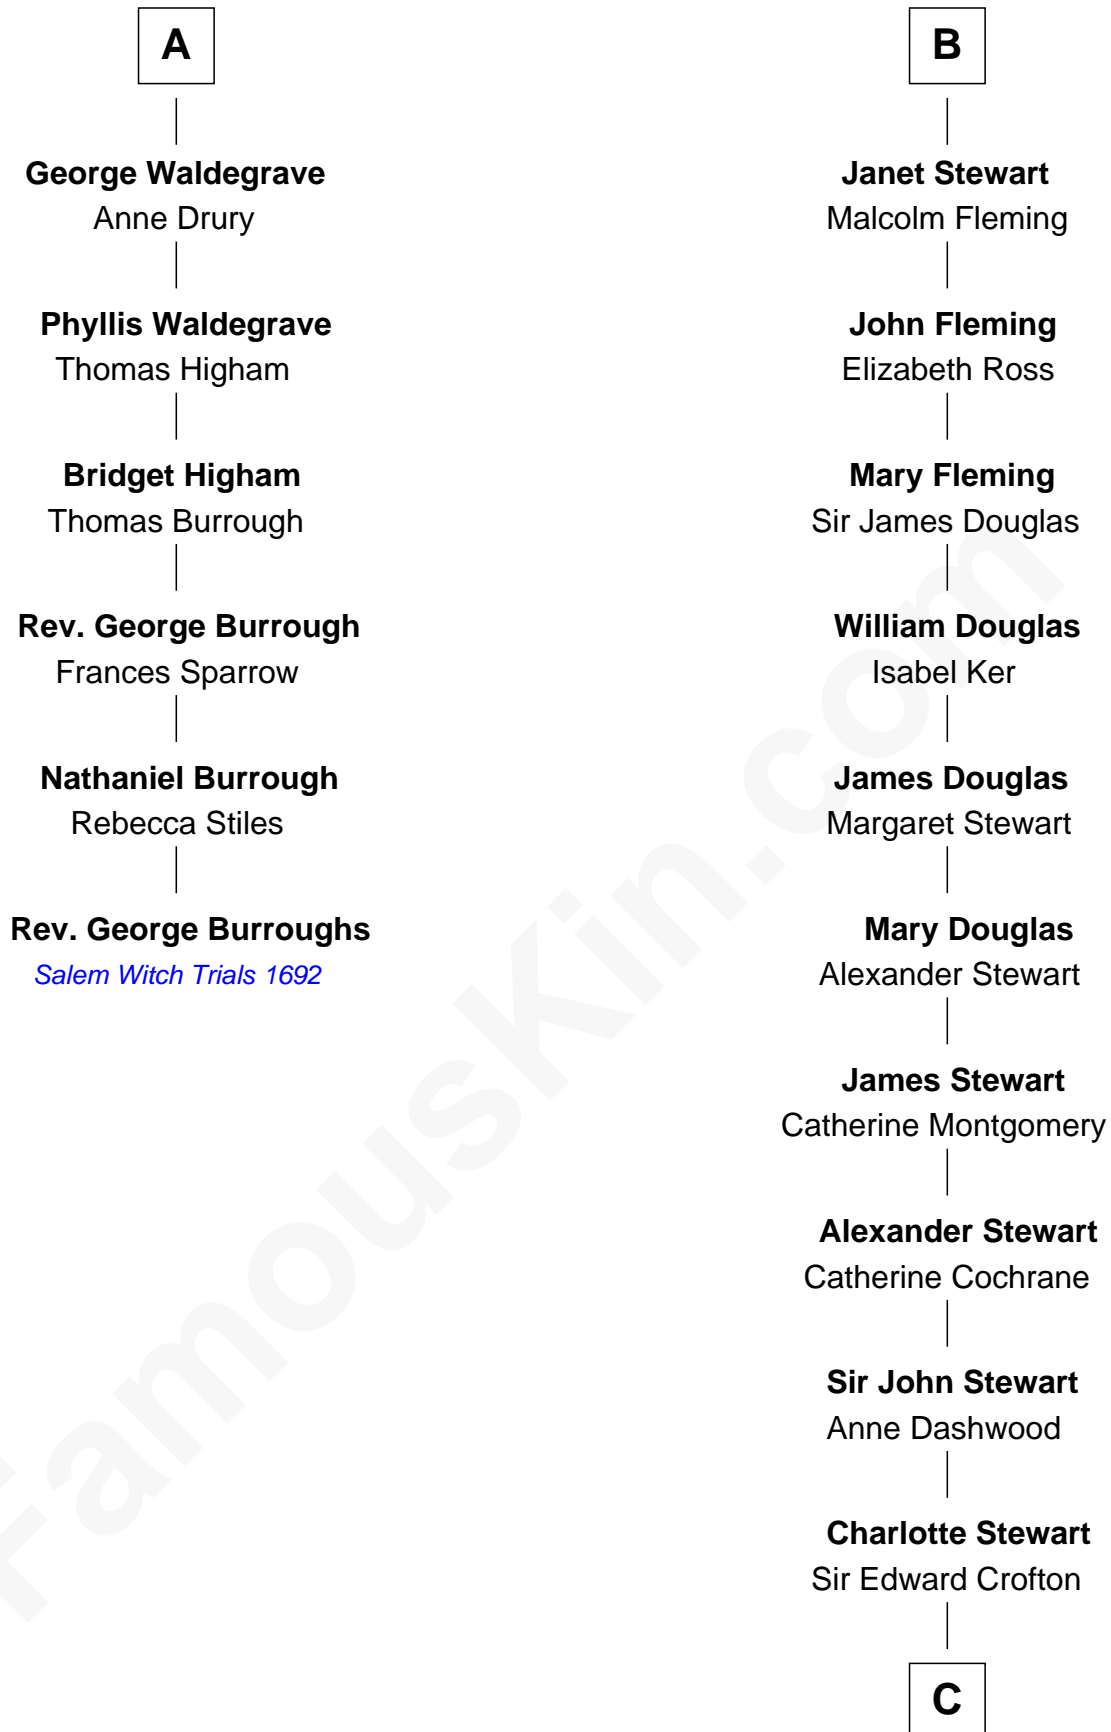

FamousKin.com Relationship Chart of

Rev. George Burroughs
Executed for Witchcraft, Salem 1692

12th cousin 9 times removed of

Guy Ritchie
British Filmmaker

C

Frederica Crofton

Hubert McLaughlin

Vivian Guy Ouseley McLaughlin

Edith Jane Martineau

Doris Margaretta McLaughlin

Stuart John Ritchie

John Vivian Ritchie

Amber Mary Parkinson

Guy Ritchie

British Filmmaker