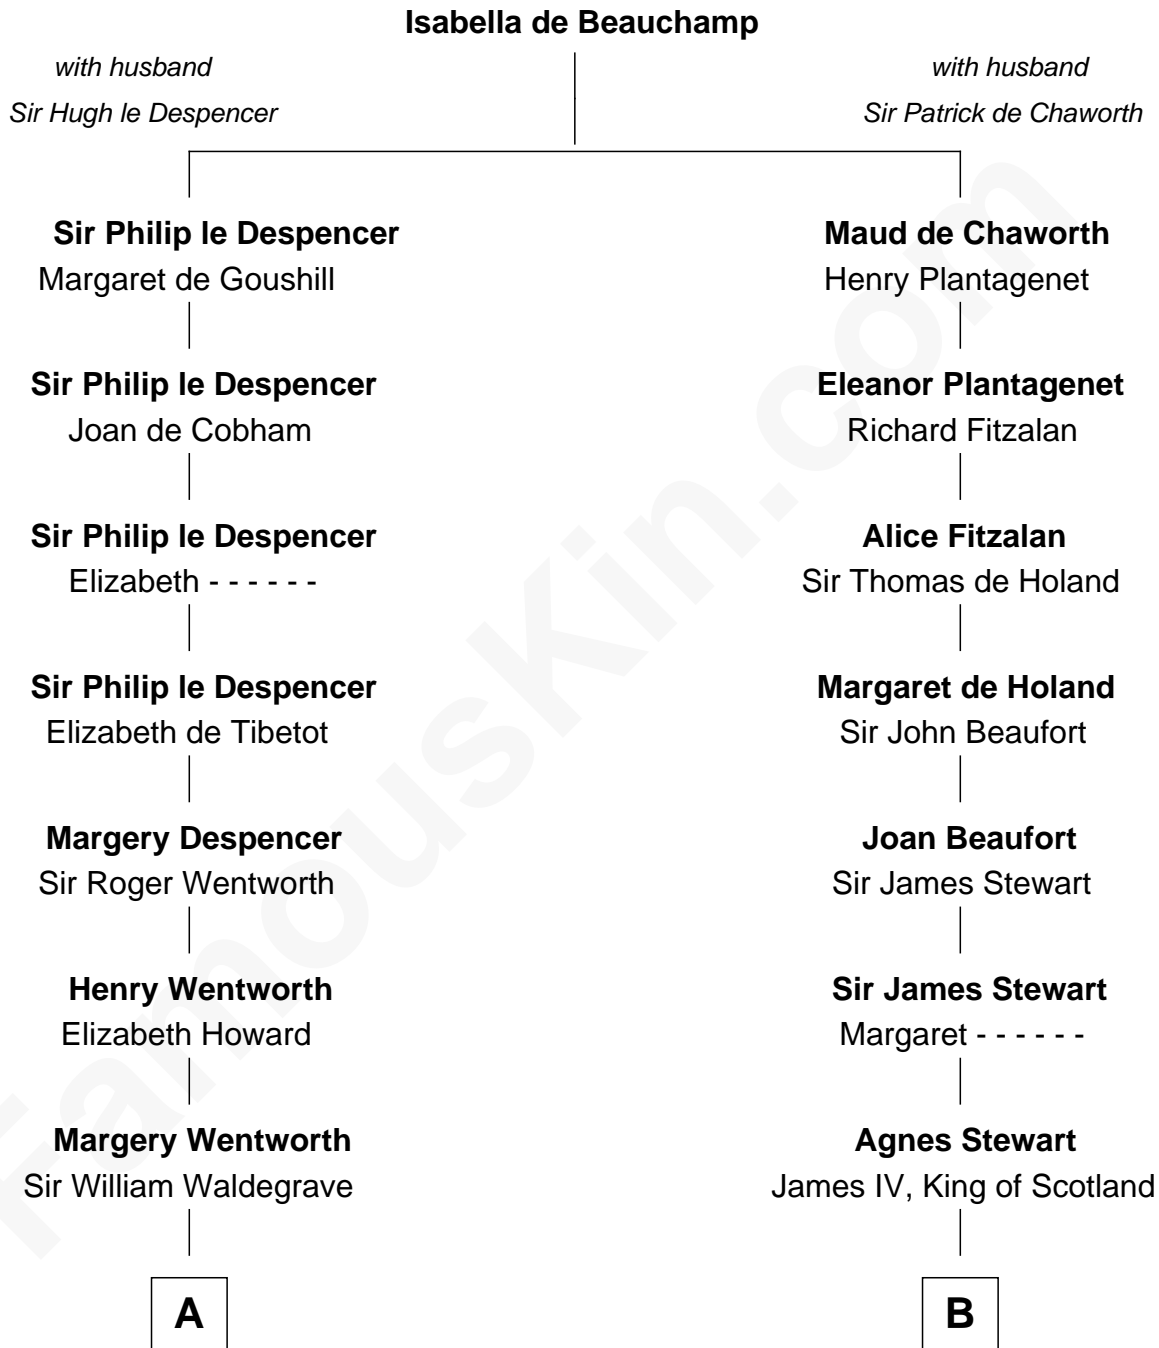

FamousKin.com Relationship Chart of

Rev. George Burroughs
Executed for Witchcraft, Salem 1692

12th cousin 9 times removed of

Guy Ritchie
British Filmmaker

C

Frederica Crofton

Hubert McLaughlin

Vivian Guy Ouseley McLaughlin

Edith Jane Martineau

Doris Margaretta McLaughlin

Stuart John Ritchie

John Vivian Ritchie

Amber Mary Parkinson

Guy Ritchie

British Filmmaker