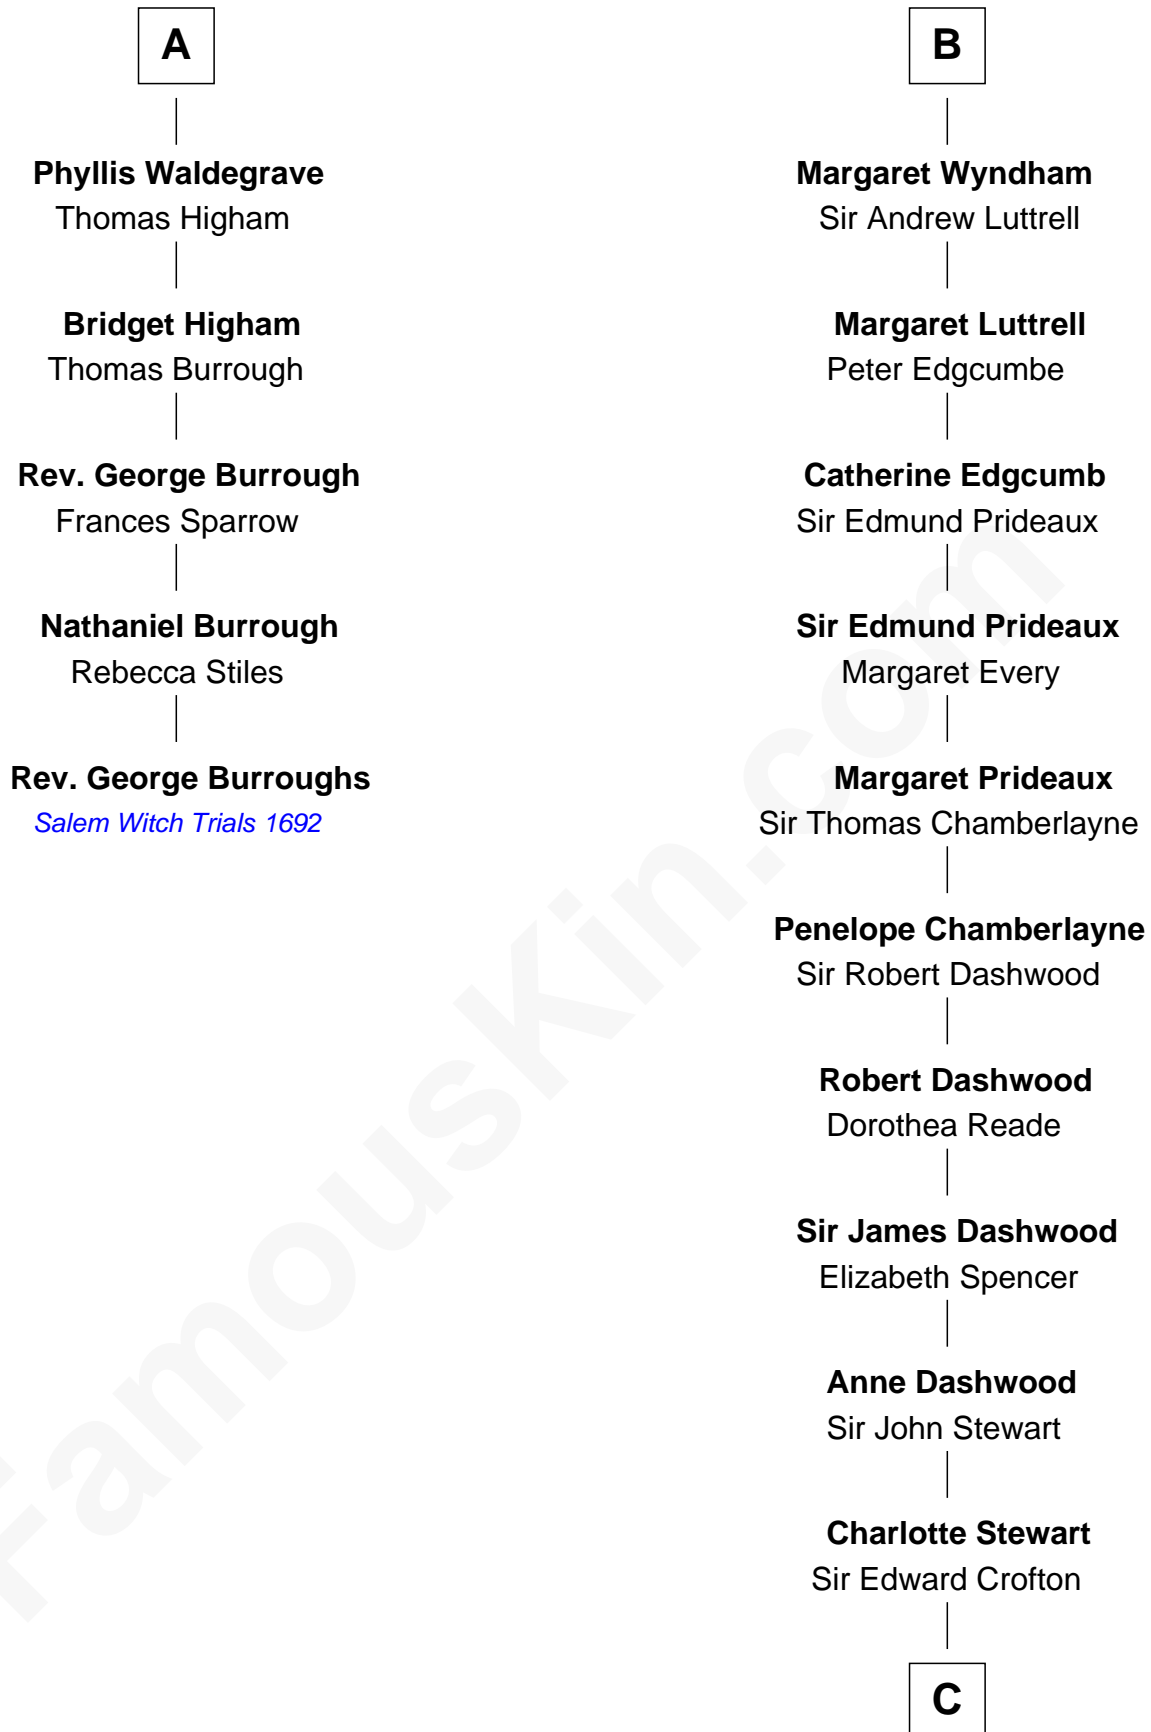

FamousKin.com

Relationship Chart of

Rev. George Burroughs

Executed for Witchcraft, Salem 1692

11th cousin 10 times removed of

Guy Ritchie

British Filmmaker

Bartholomew de Badlesmere

Margaret de Clare

Margaret de Badlesmere

Sir John de Tibetot

Sir Robert de Tibetot

Margaret Deincourt

Elizabeth de Tibetot

Sir Philip le Despencer

Margery Despencer

Elizabeth de Badlesmere

Sir William de Bohun

Elizabeth de Bohun

Sir Richard Fitzalan

Elizabeth Fitzalan

Sir Thomas Mowbray

Margaret Mowbray

Sir Robert Howard

Sir John Howard

Katherine Moleyns

Margaret Howard

Sir John Wyndham

Sir Thomas Wyndham

Eleanor Scrope

B

C