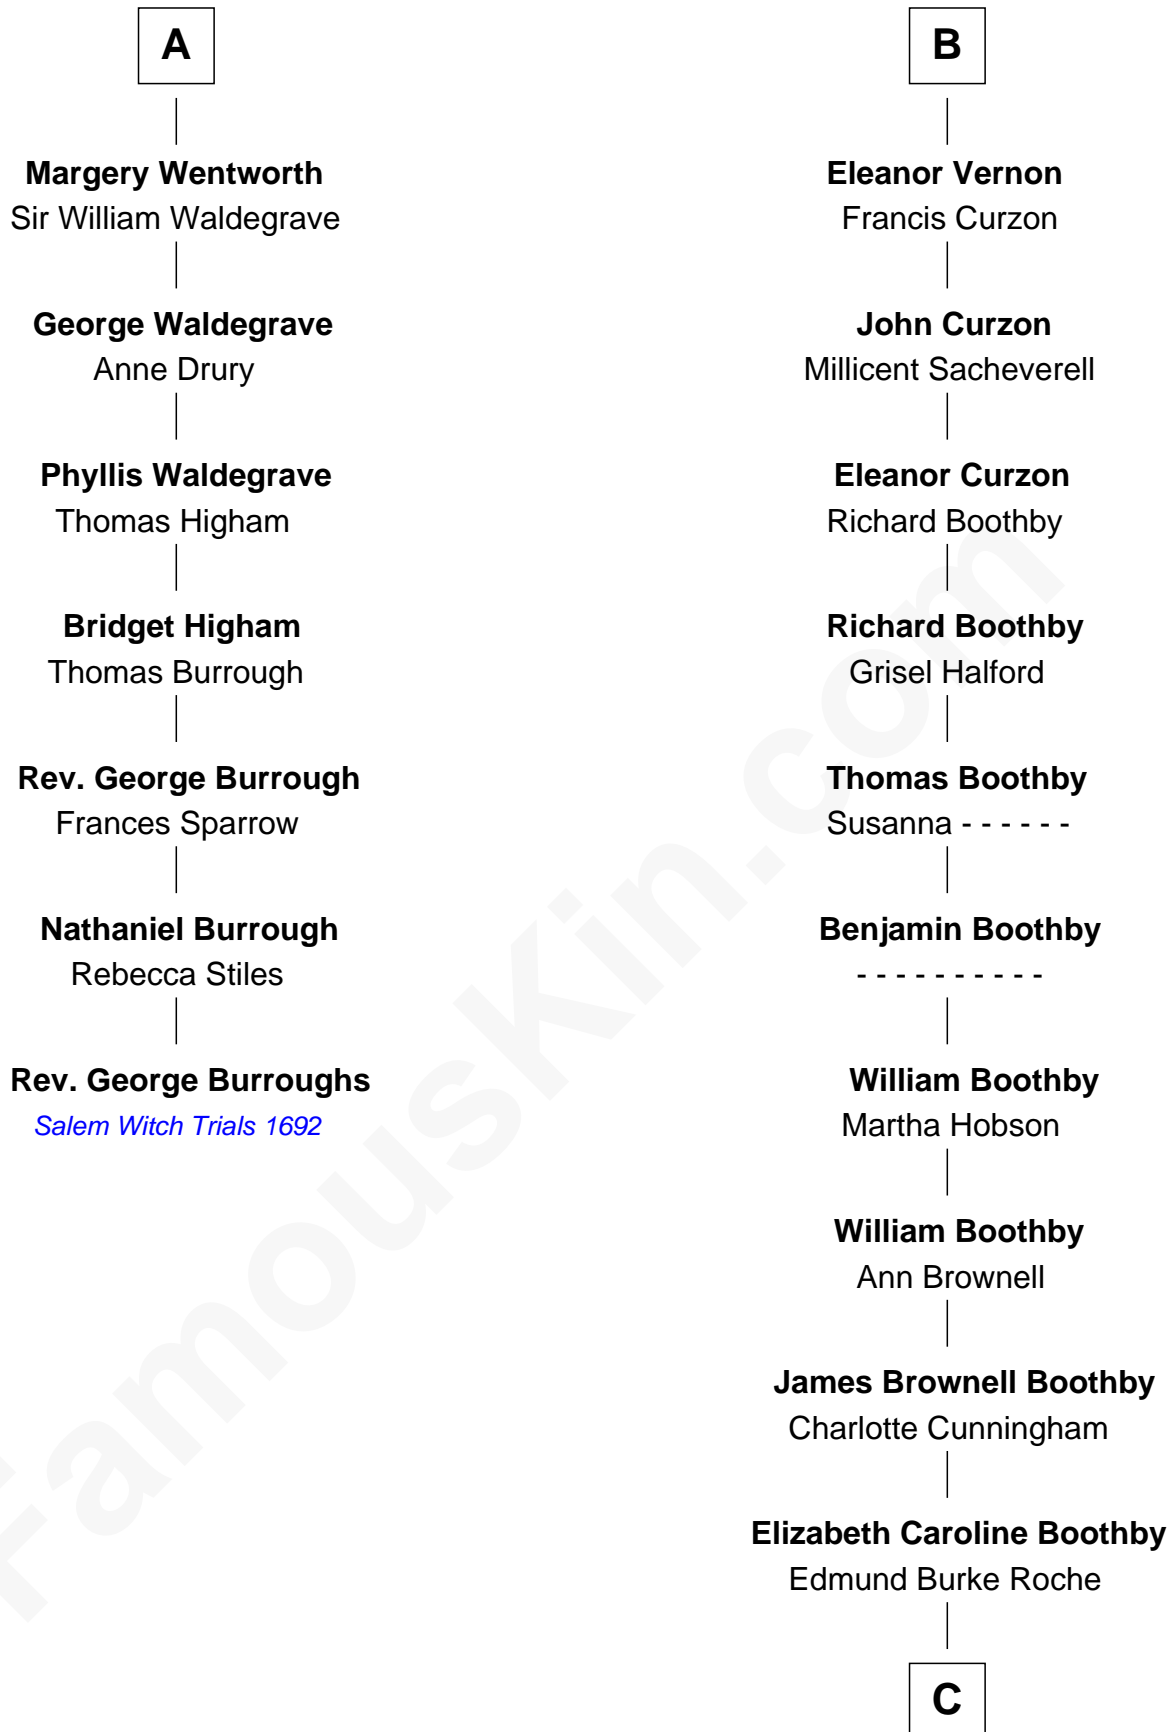

## Relationship Chart of

**Rev. George Burroughs**  
*Executed for Witchcraft, Salem 1692*

13th cousin 8 times removed of

**Oliver Platt**  
*Movie Actor*

**C**

**James Boothby Burke Roche**

Frances Eleanor Work

**Cynthia Burke Roche**

Arthur Scott Burden

**Eileen Burden**

Walter Maynard

**Sheila Maynard**

Nicholas Platt

**Oliver Platt**

*Movie Actor*