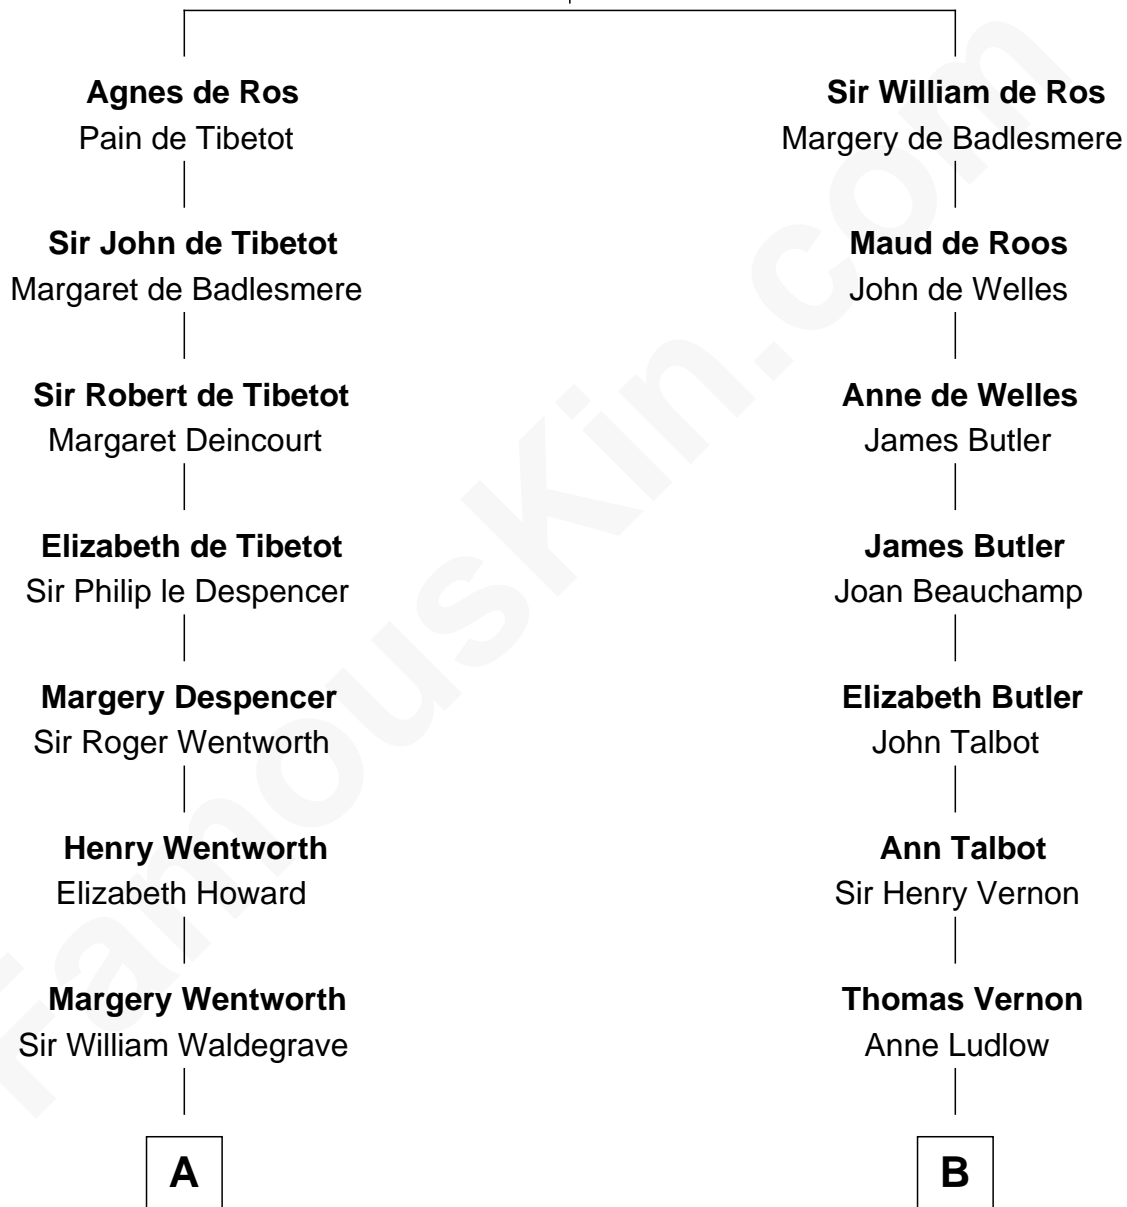

## Relationship Chart of

**Rev. George Burroughs**  
*Executed for Witchcraft, Salem 1692*

12th cousin 9 times removed of

**Oliver Platt**  
*Movie Actor*

**William de Ros**  
 Maude de Vaux

**C**

**James Boothby Burke Roche**

Frances Eleanor Work

**Cynthia Burke Roche**

Arthur Scott Burden

**Eileen Burden**

Walter Maynard

**Sheila Maynard**

Nicholas Platt

**Oliver Platt**