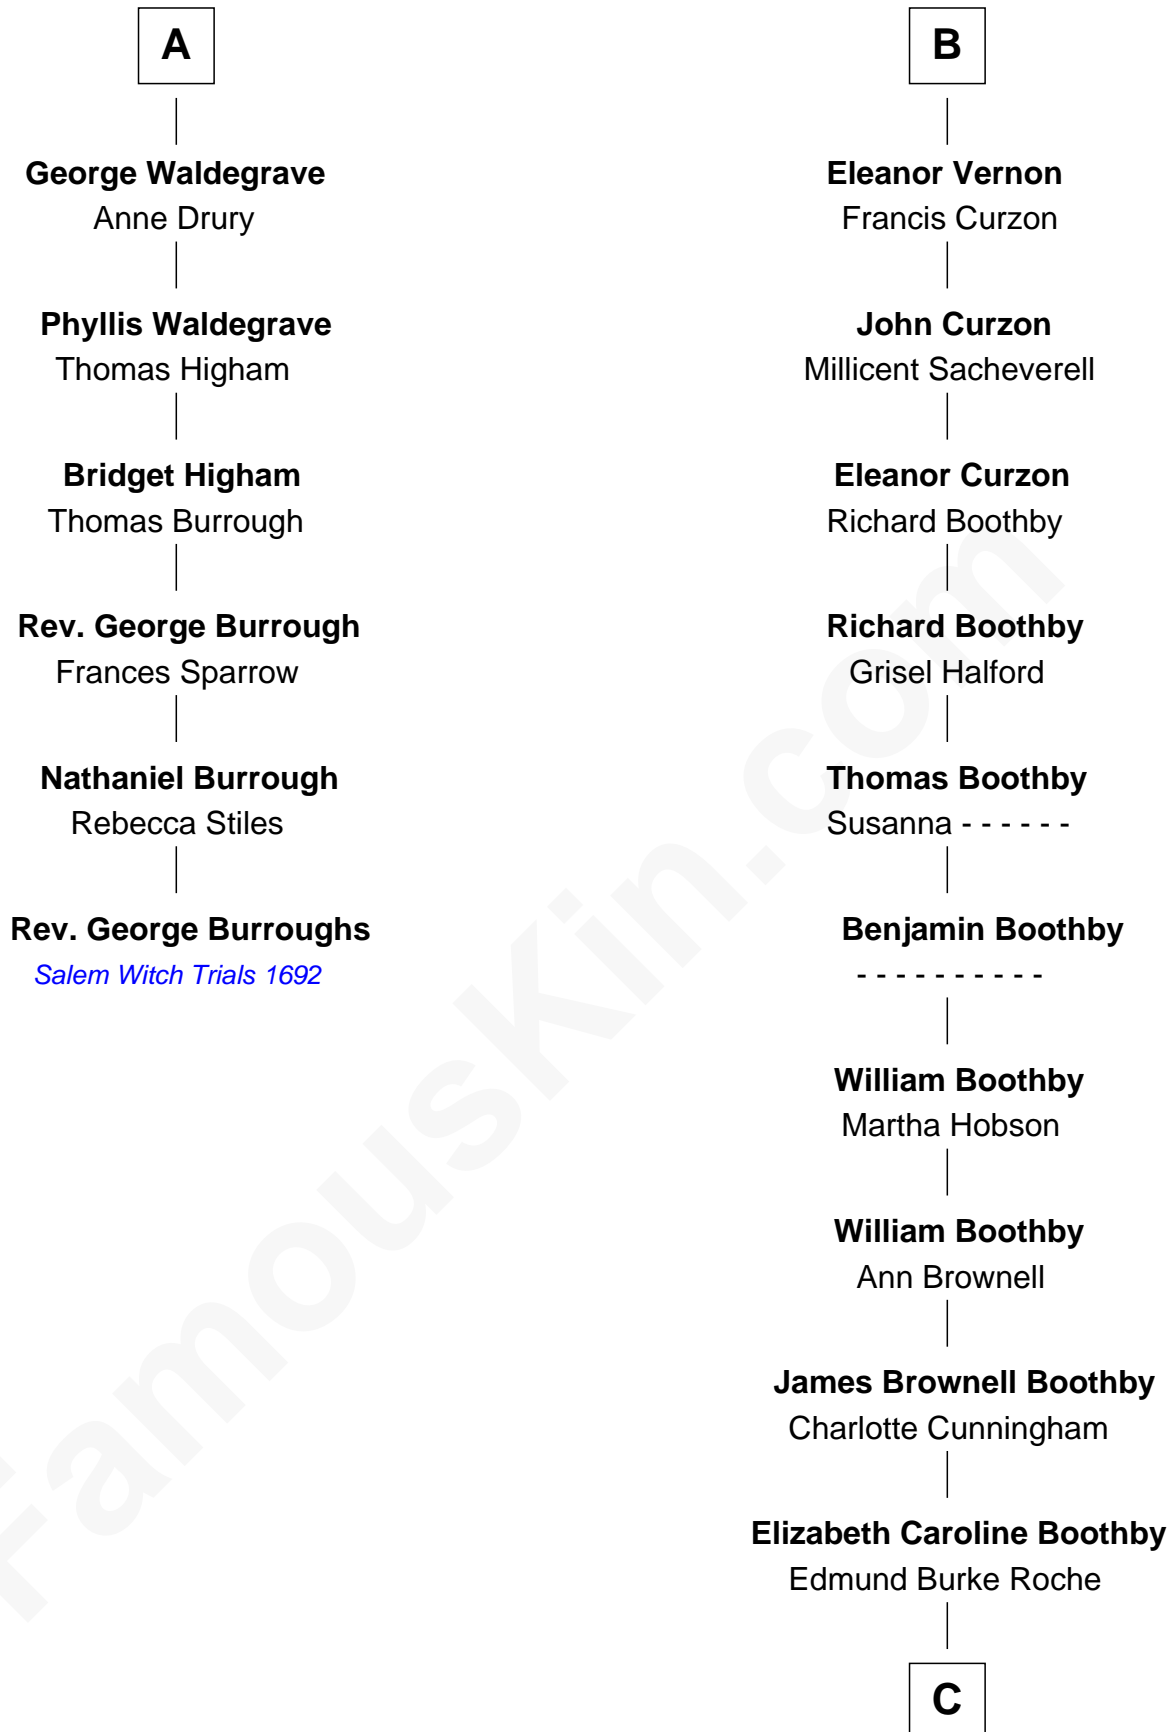

## Relationship Chart of

**Rev. George Burroughs**  
*Executed for Witchcraft, Salem 1692*

12th cousin 9 times removed of

**Oliver Platt**  
*Movie Actor*

**William de Ros**  
 Maude de Vaux

**C**

**James Boothby Burke Roche**

Frances Eleanor Work

**Cynthia Burke Roche**

Arthur Scott Burden

**Eileen Burden**

Walter Maynard

**Sheila Maynard**

Nicholas Platt

**Oliver Platt**