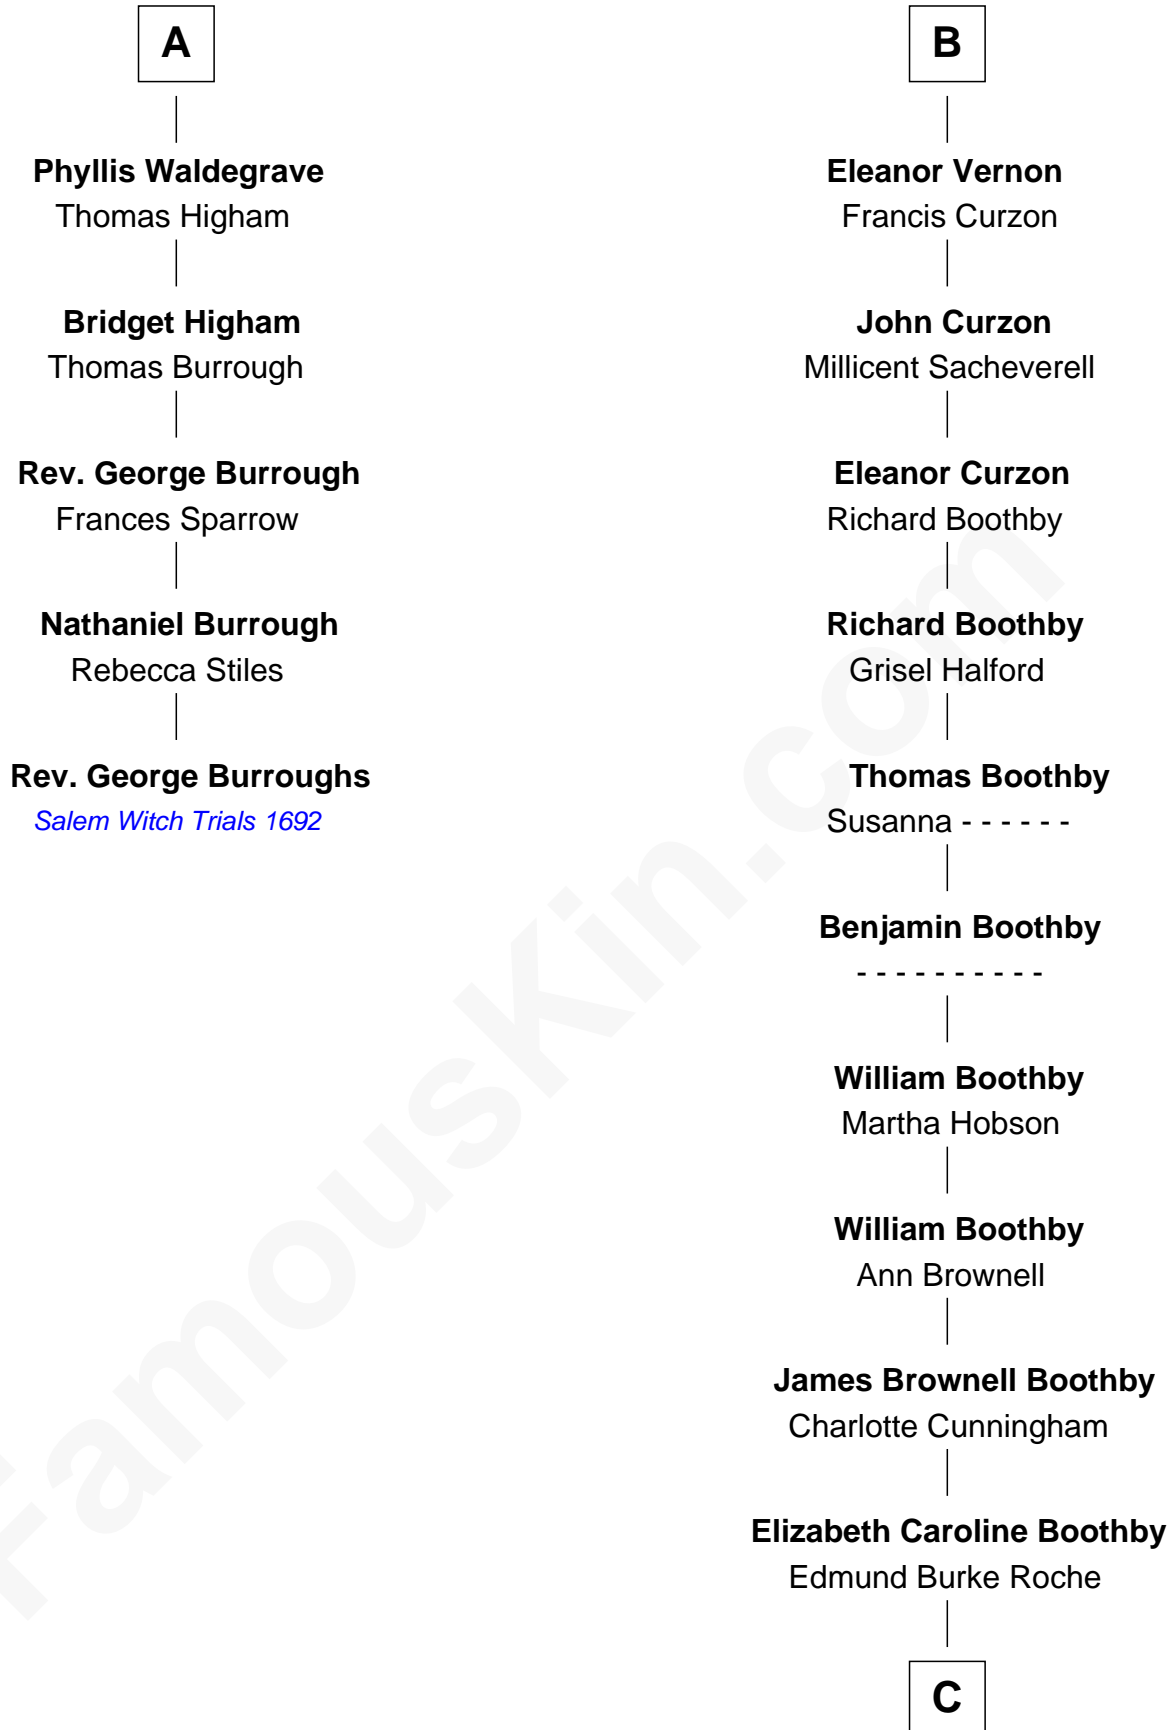

FamousKin.com

Relationship Chart of

Rev. George Burroughs

Executed for Witchcraft, Salem 1692

11th cousin 10 times removed of

Oliver Platt

Movie Actor

Bartholomew de Badlesmere

Margaret de Clare

Margaret de Badlesmere

Sir John de Tibetot

Sir Robert de Tibetot

Margaret Deincourt

Elizabeth de Tibetot

Sir Philip le Despencer

Margery Despencer

Sir Roger Wentworth

Henry Wentworth

Elizabeth Howard

Margery Wentworth

Sir William Waldegrave

George Waldegrave

Anne Drury

A

Elizabeth Butler

John Talbot

Ann Talbot

Sir Henry Vernon

Thomas Vernon

Anne Ludlow

B

C