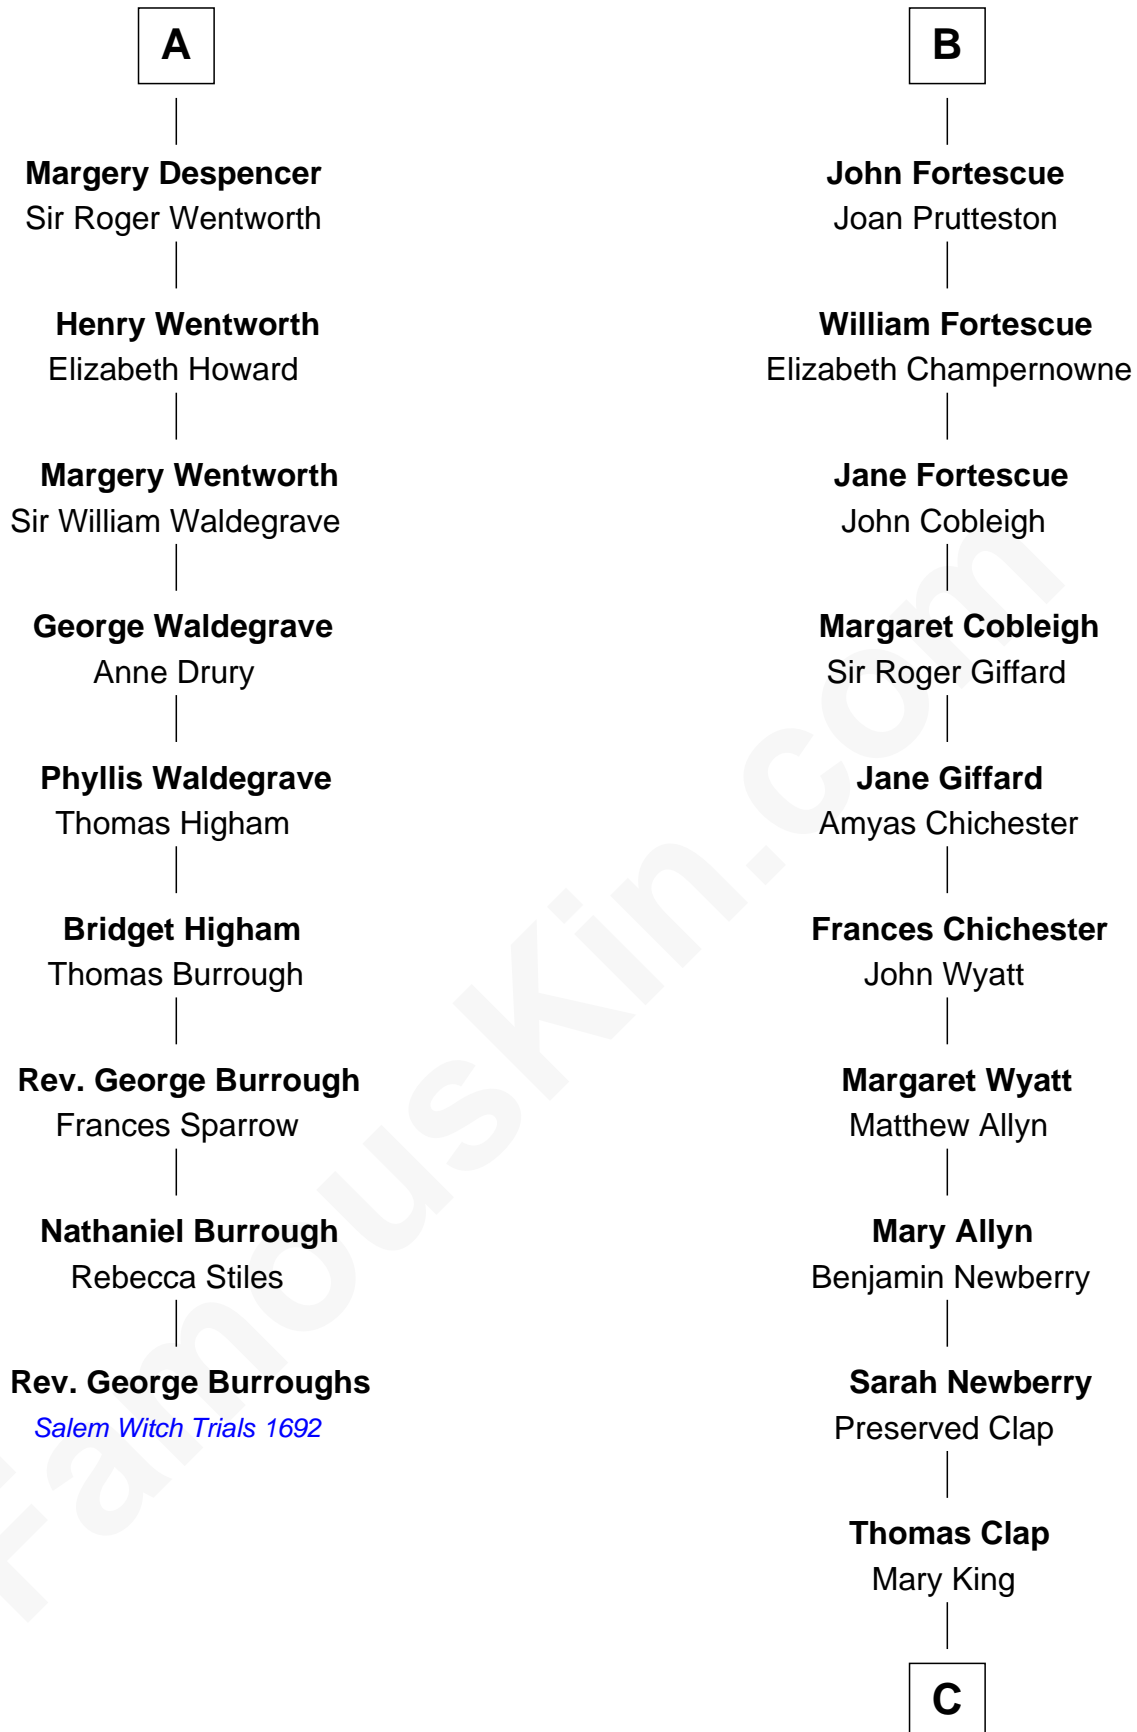

FamousKin.com

Relationship Chart of

Rev. George Burroughs
Executed for Witchcraft, Salem 1692

15th cousin 5 times removed of

Lewis Henry Morgan
Pioneering Anthropologist

Sir Geoffrey FitzPiers
 Aveline de Clare

C

—
Elijah Clap

Mary Benton
—

Mary Clap

Lemuel Steele
—

Harriet Steele

Jedediah Morgan
—

Lewis Henry Morgan

Pioneering Anthropologist