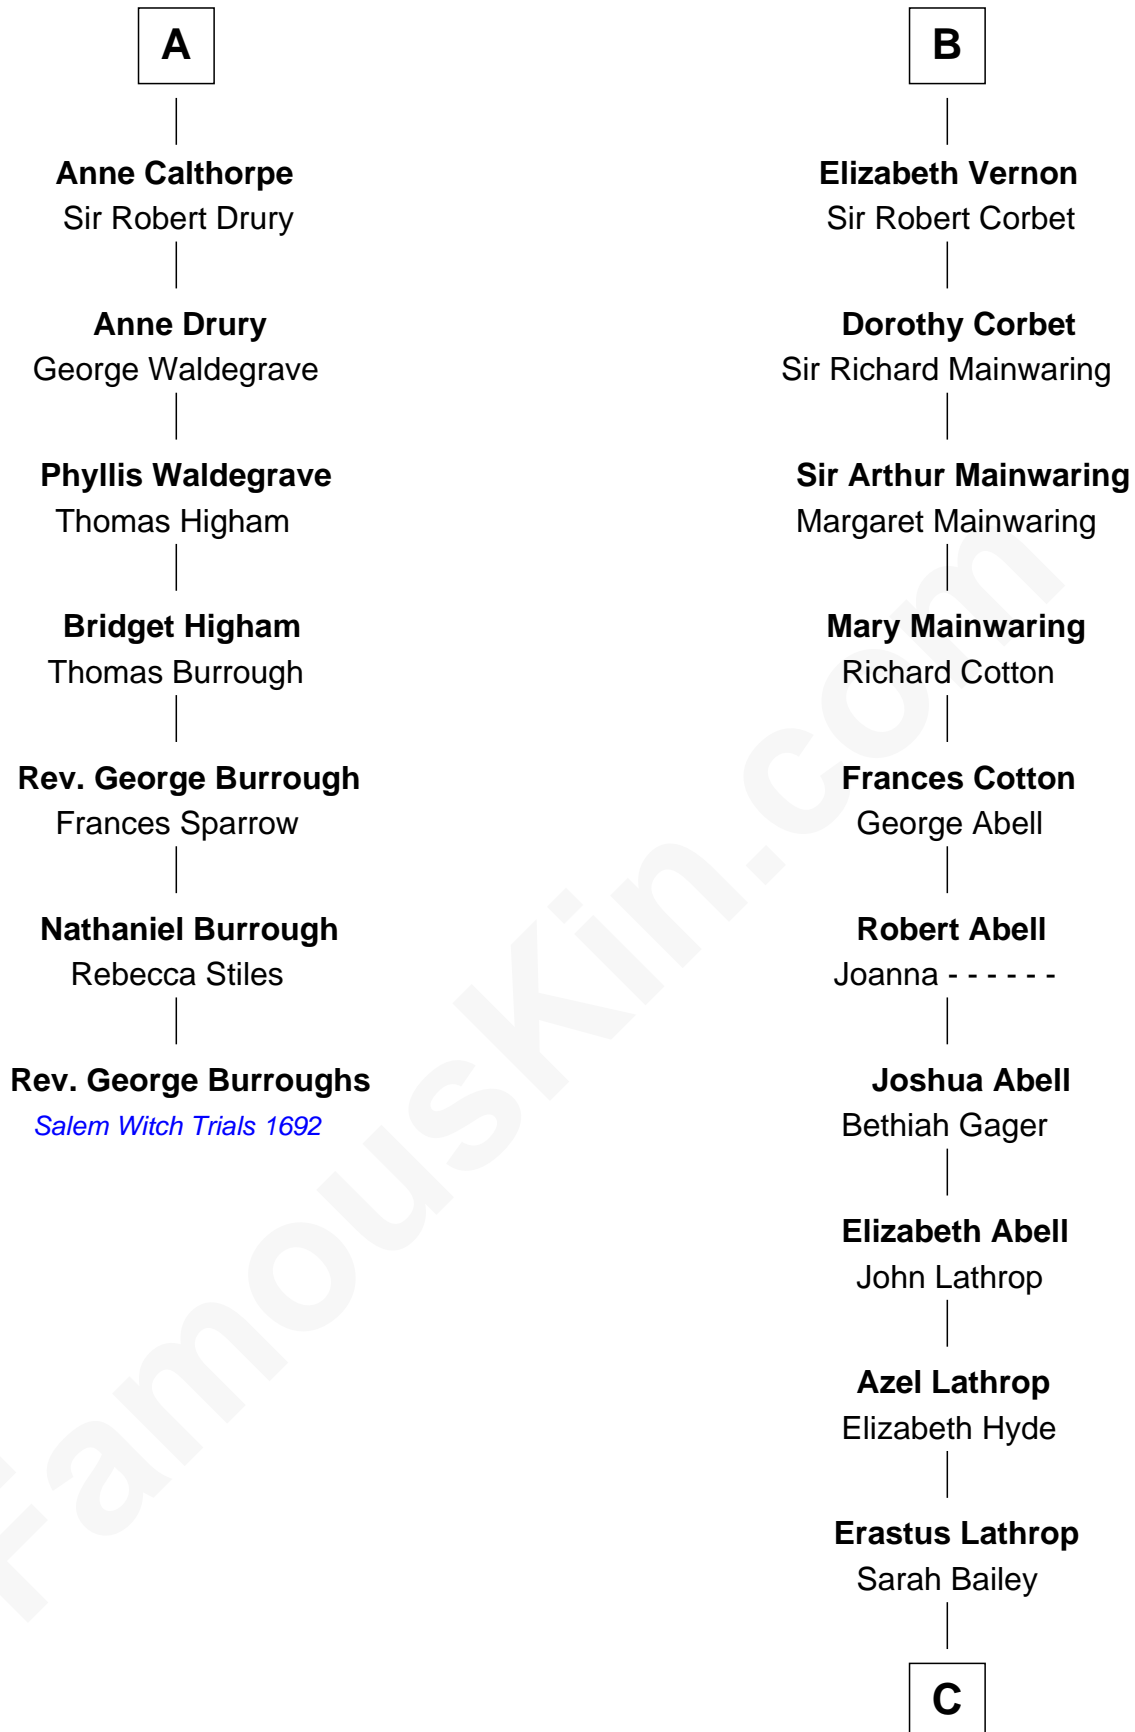

FamousKin.com

Relationship Chart of

Rev. George Burroughs
Executed for Witchcraft, Salem 1692

13th cousin 6 times removed of

Marjorie Post
Founder of General Foods

King Edward I
 Eleanor of Castile

C

—
Caroline Cushman Lathrop

Charles Rollin Post

—
Charles William Post

Elle Letitia Merriweather

—
Marjorie Post

Founder of General Foods

FamousKin.com