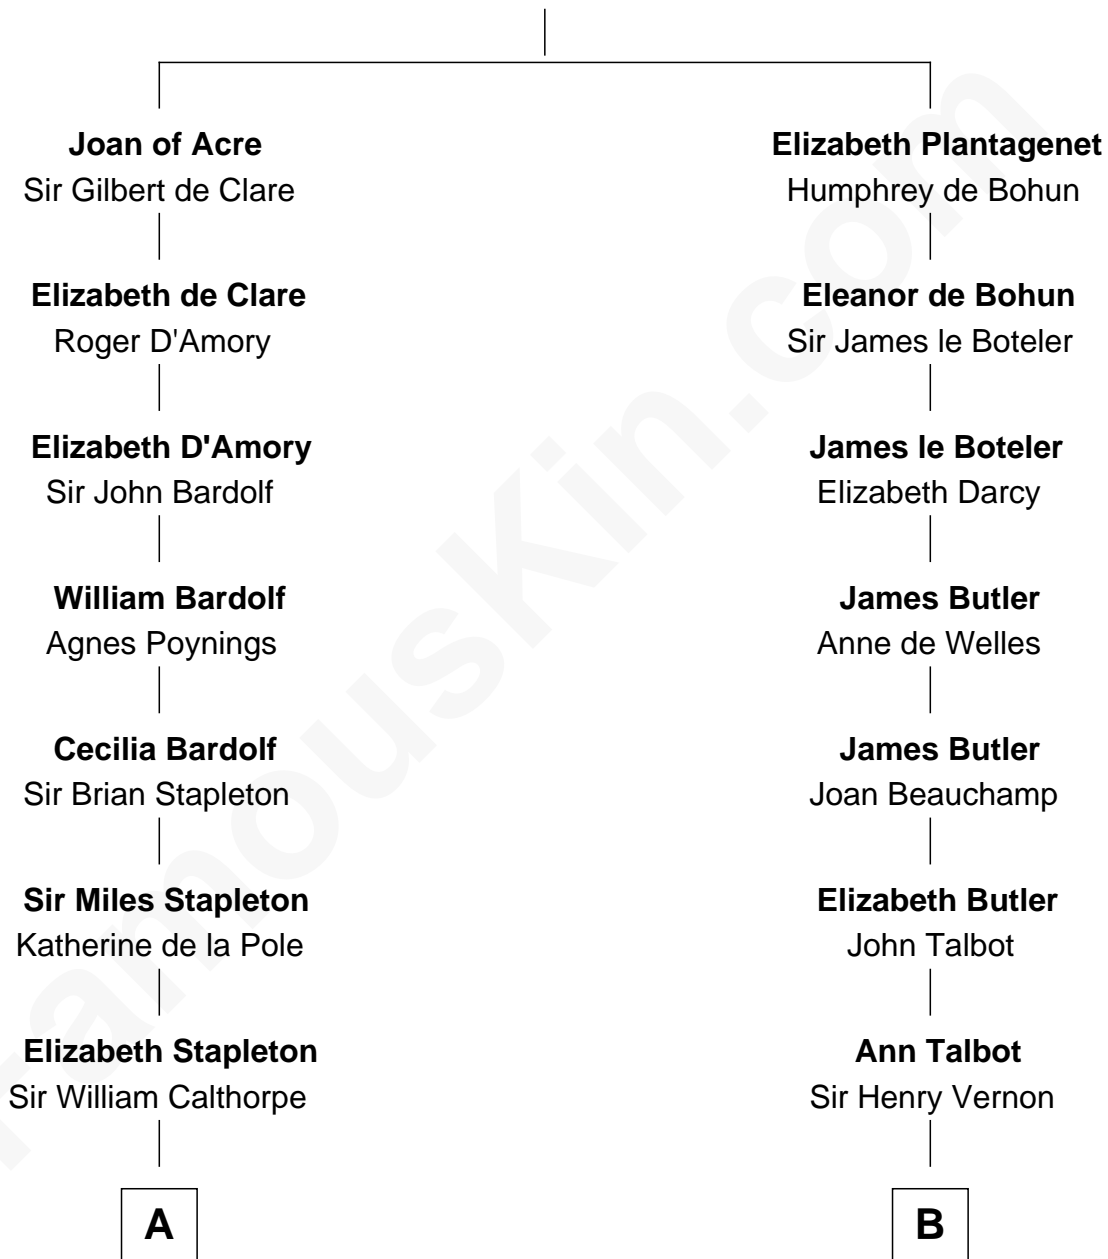

FamousKin.com

Relationship Chart of

Rev. George Burroughs
Executed for Witchcraft, Salem 1692

13th cousin 6 times removed of

Marjorie Post
Founder of General Foods

King Edward I
 Eleanor of Castile

C

—
Caroline Cushman Lathrop

Charles Rollin Post

—
Charles William Post

Elle Letitia Merriweather

—
Marjorie Post

Founder of General Foods

FamousKin.com