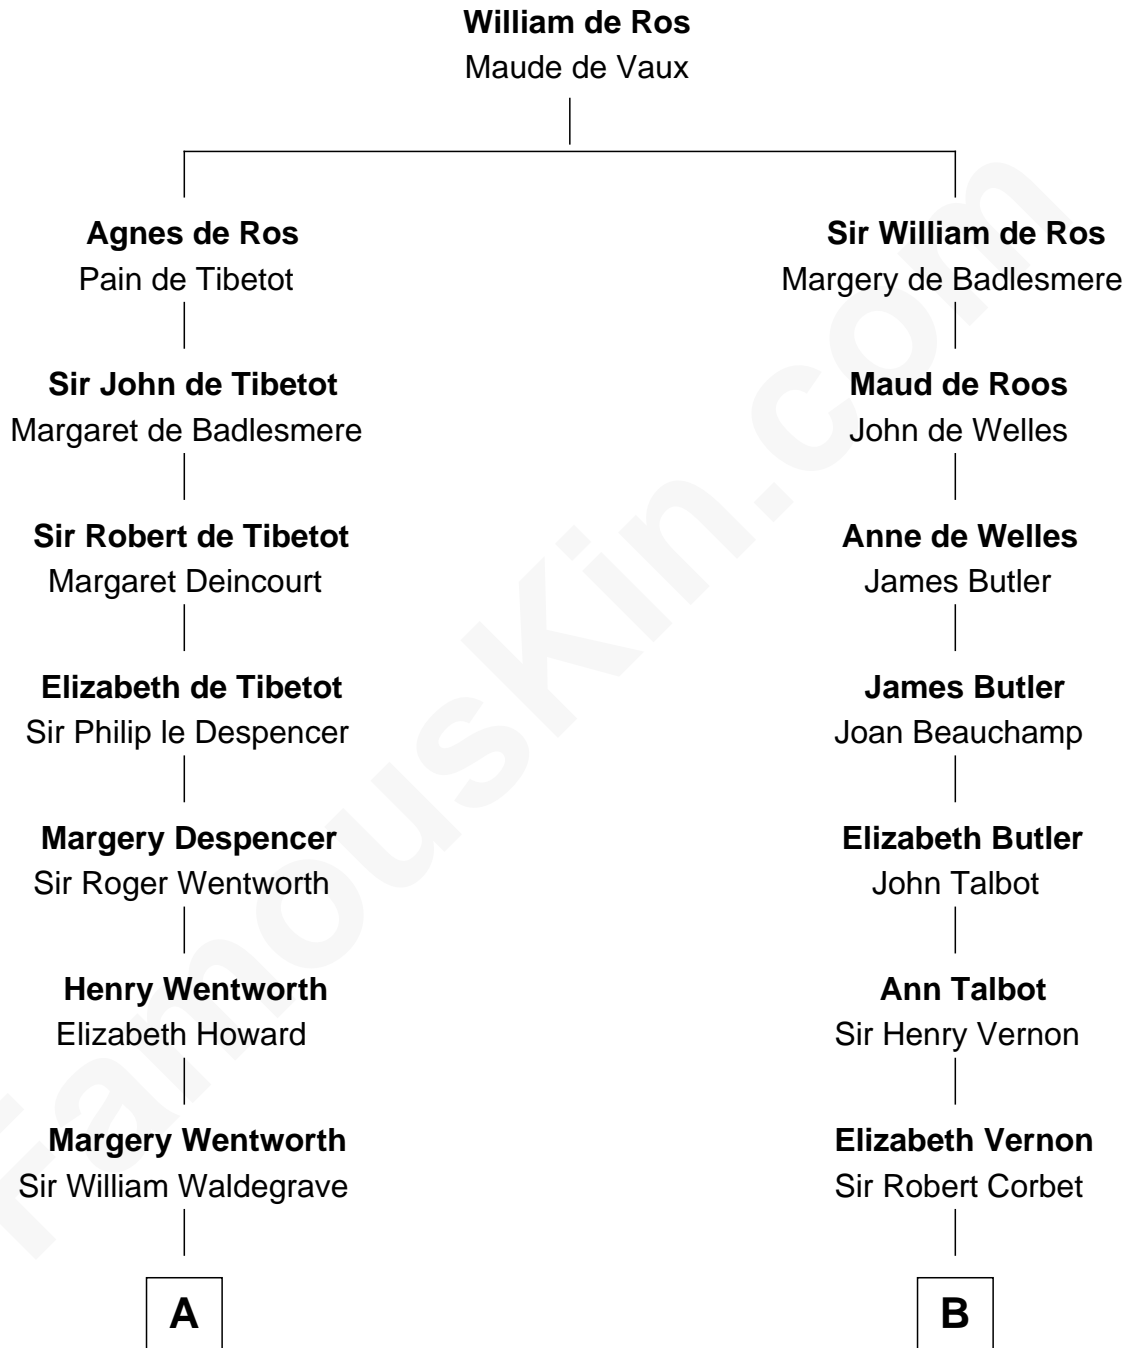

# FamousKin.com

## Relationship Chart of

**Rev. George Burroughs**  
*Executed for Witchcraft, Salem 1692*

12th cousin 6 times removed of

**Marjorie Post**  
*Founder of General Foods*

C

Charles William Post  
Elle Letitia Merriweather