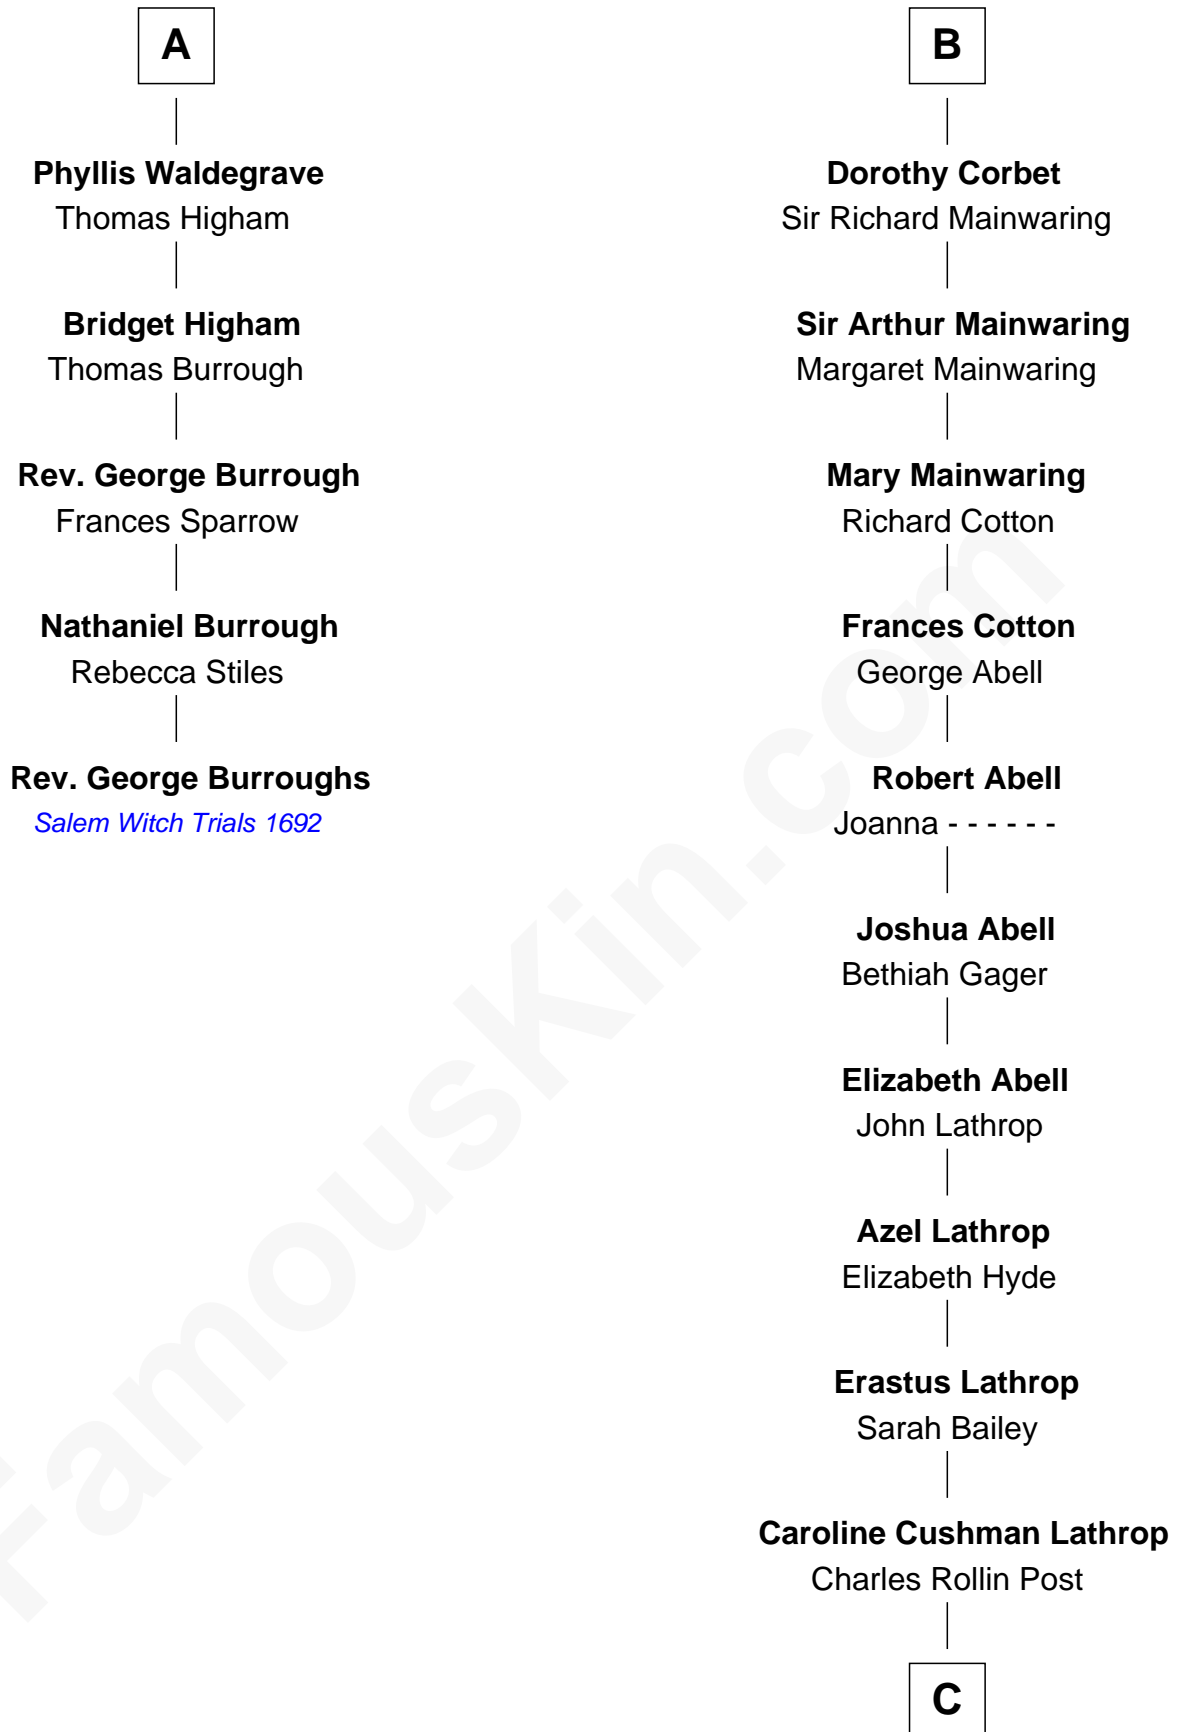

## Relationship Chart of

**Rev. George Burroughs**  
*Executed for Witchcraft, Salem 1692*

11th cousin 7 times removed of

**Marjorie Post**  
*Founder of General Foods*

**Bartholomew de Badlesmere**

Margaret de Clare

**Margaret de Badlesmere**

Sir John de Tibetot

**Sir Robert de Tibetot**

Margaret Deincourt

**Elizabeth de Tibetot**

Sir Philip le Despencer

**Margery Despencer**

Sir Roger Wentworth

**Henry Wentworth**

Elizabeth Howard

**Margery Wentworth**

Sir William Waldegrave

**George Waldegrave**

Anne Drury

**A**

**Margery de Badlesmere**

John Talbot

**Ann Talbot**

Sir Henry Vernon

**Elizabeth Vernon**

Sir Robert Corbet

**B**

C

Charles William Post  
Elle Letitia Merriweather