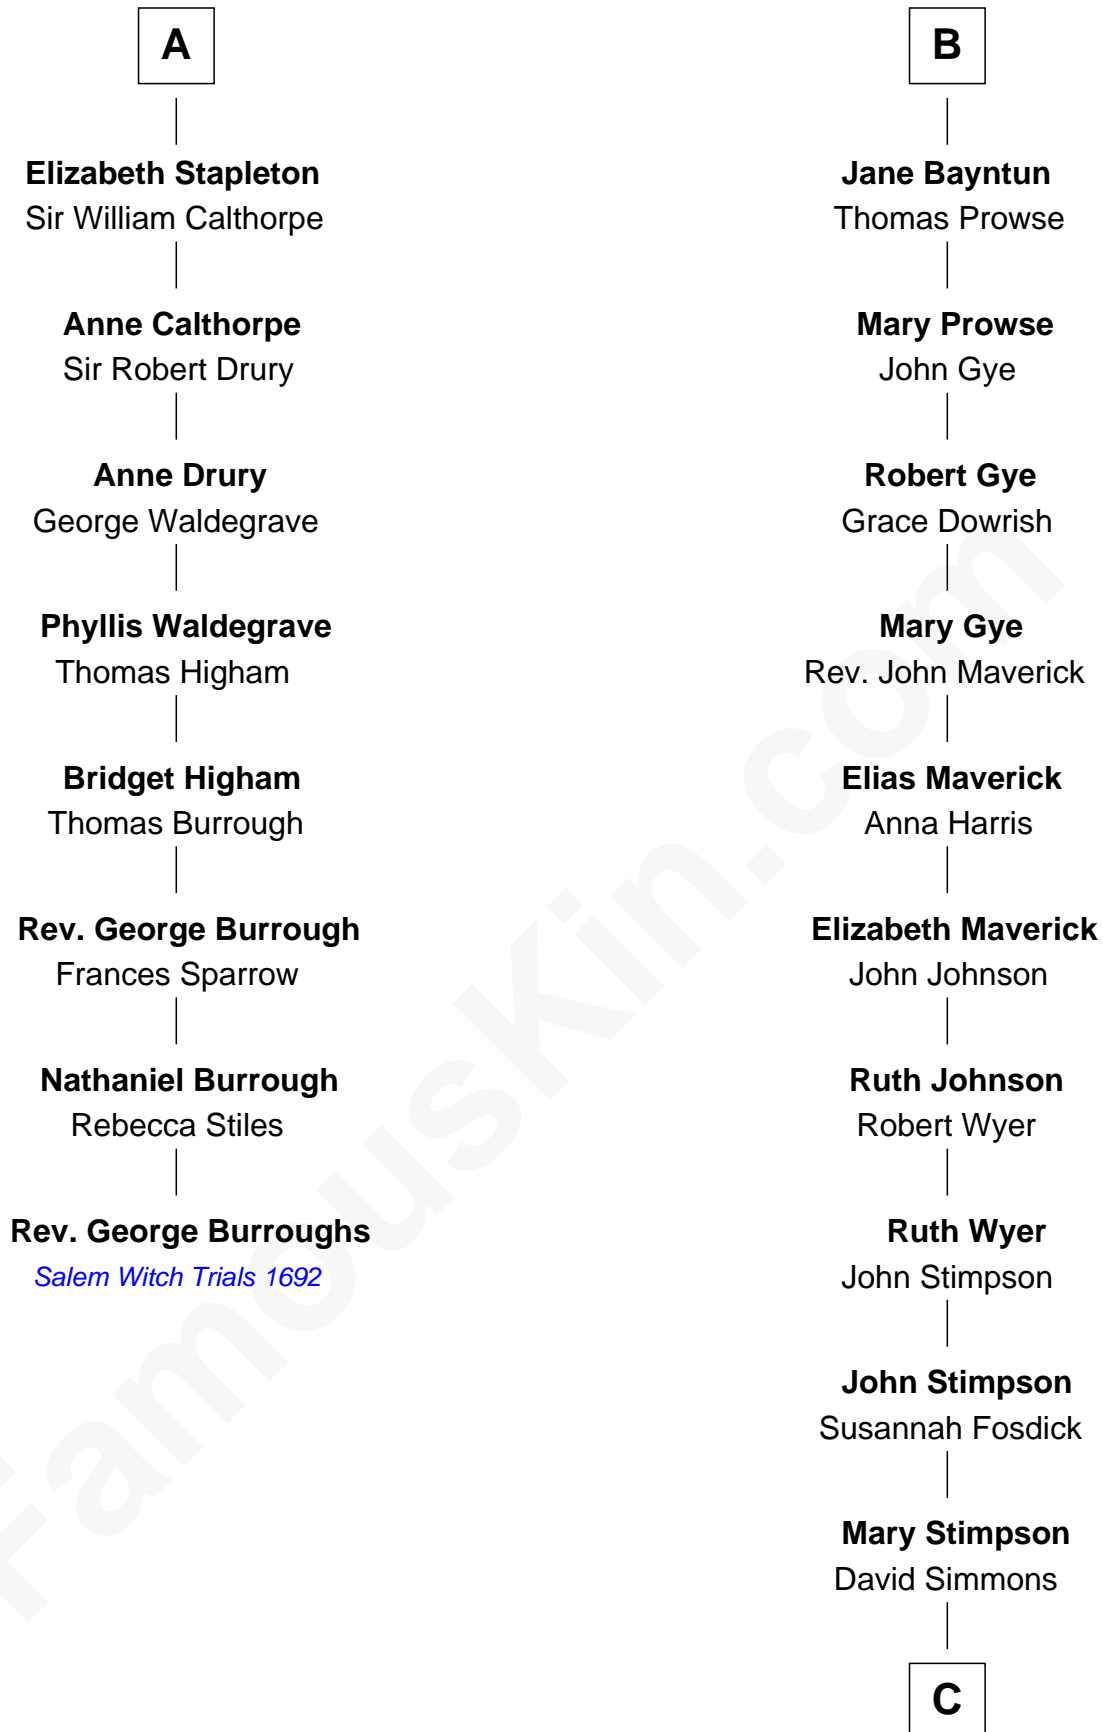

# FamousKin.com Relationship Chart of

**Rev. George Burroughs**  
*Executed for Witchcraft, Salem 1692*

14th cousin 7 times removed of

**Pete Seeger**  
*American Folk Singer*

**C**

**Thomas Simmons**  
Sarah Homans Thwing

**Elsie Thwing Simmons**  
Albert Adams

**Elsie Simmons Adams**  
Charles Louis Seeger

**Charles Louis Seeger**  
Constance de Clyver Edson

**Pete Seeger**  
*American Folk Singer*

FamousKin.com