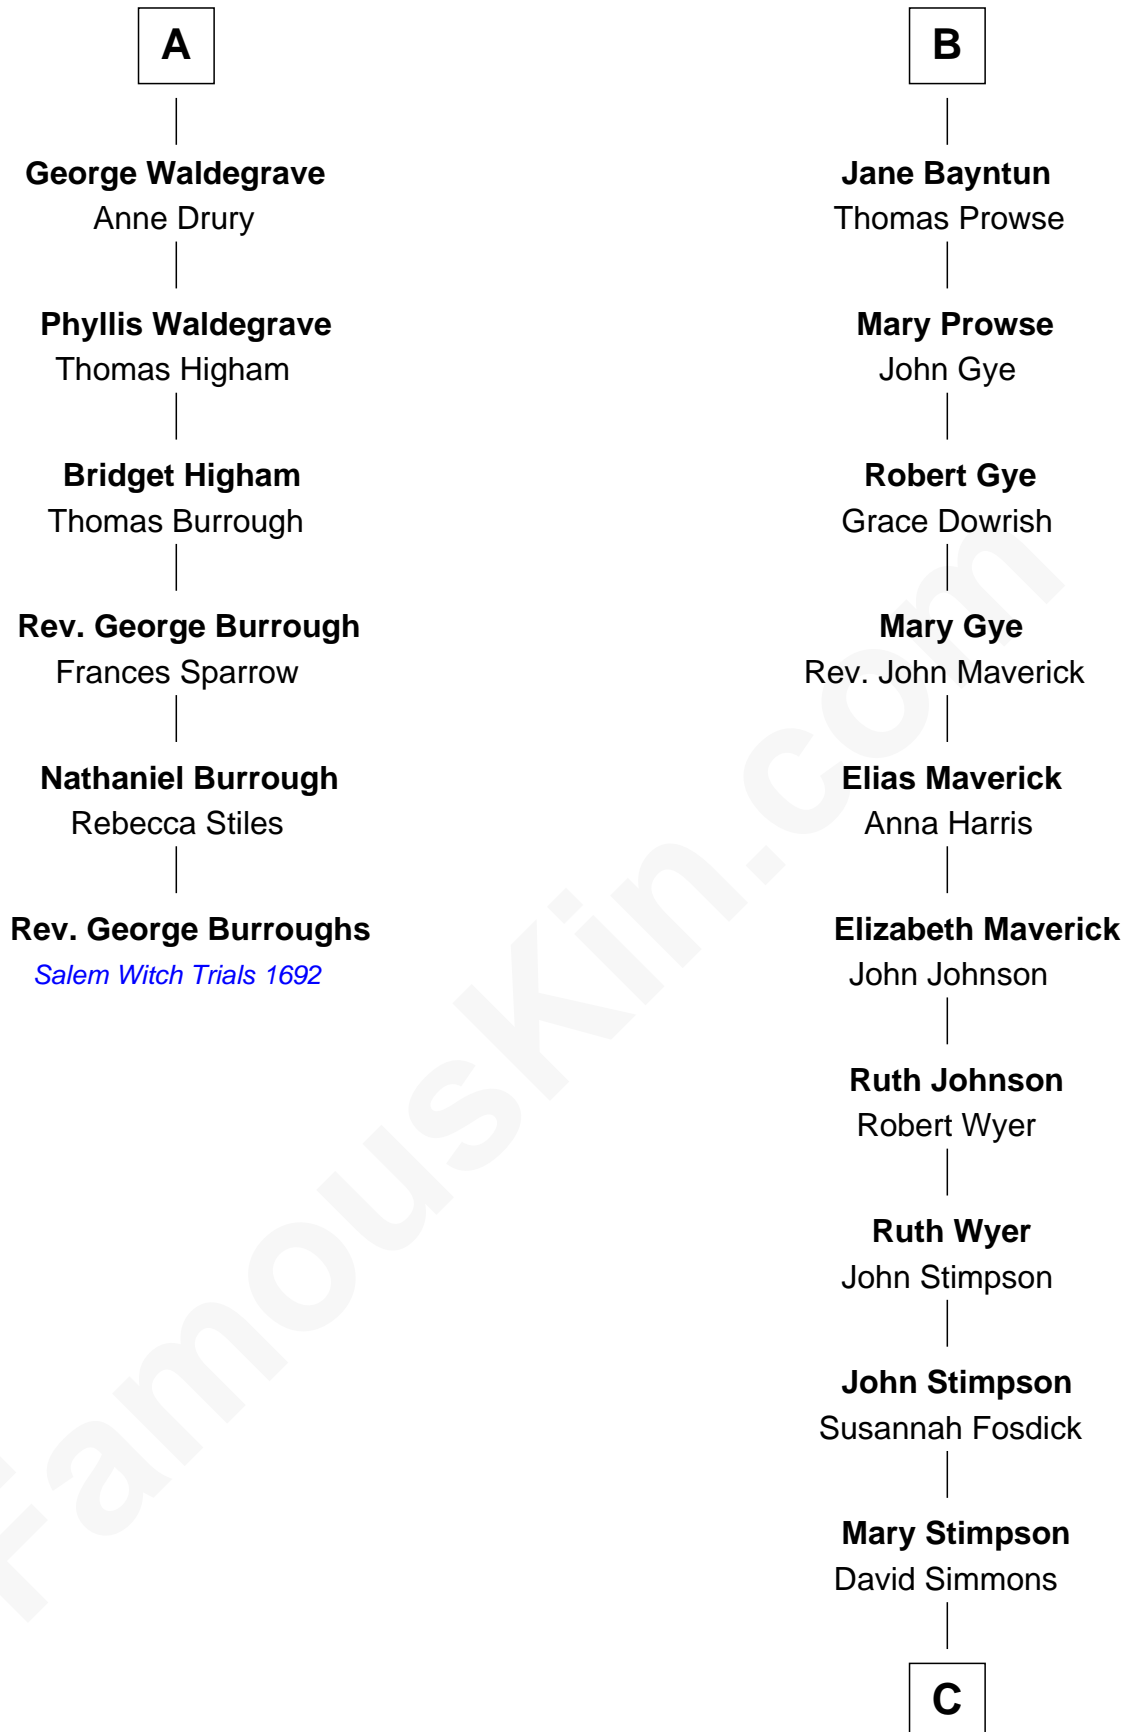

FamousKin.com

Relationship Chart of

Rev. George Burroughs
Executed for Witchcraft, Salem 1692

12th cousin 9 times removed of

Pete Seeger
American Folk Singer

Eudo la Zouche
 Milicent de Cantilupe

Sir William la Zouche
 Maud Lovel

Milicent la Zouche
 Sir William Deincourt

Margaret Deincourt
 Sir Robert de Tibetot

Elizabeth de Tibetot
 Sir Philip le Despencer

Margery Despencer
 Sir Roger Wentworth

Henry Wentworth
 Elizabeth Howard

Margery Wentworth
 Sir William Waldegrave

A

Eve la Zouche
 Sir Maurice de Berkeley

Milicent de Berkeley
 John Maltravers

Sir John Maltravers
 Gwenthin - - - - -

Eleanor Maltravers
 John Fitzalan

Joan Fitzalan
 Sir William Echyngham

Joan Echyngham
 Sir John Bayntun

Henry Bayntun
 - - - - -

B

C

Thomas Simmons
Sarah Homans Thwing

Elsie Thwing Simmons
Albert Adams

Elsie Simmons Adams
Charles Louis Seeger

Charles Louis Seeger
Constance de Clyver Edson

Pete Seeger
American Folk Singer