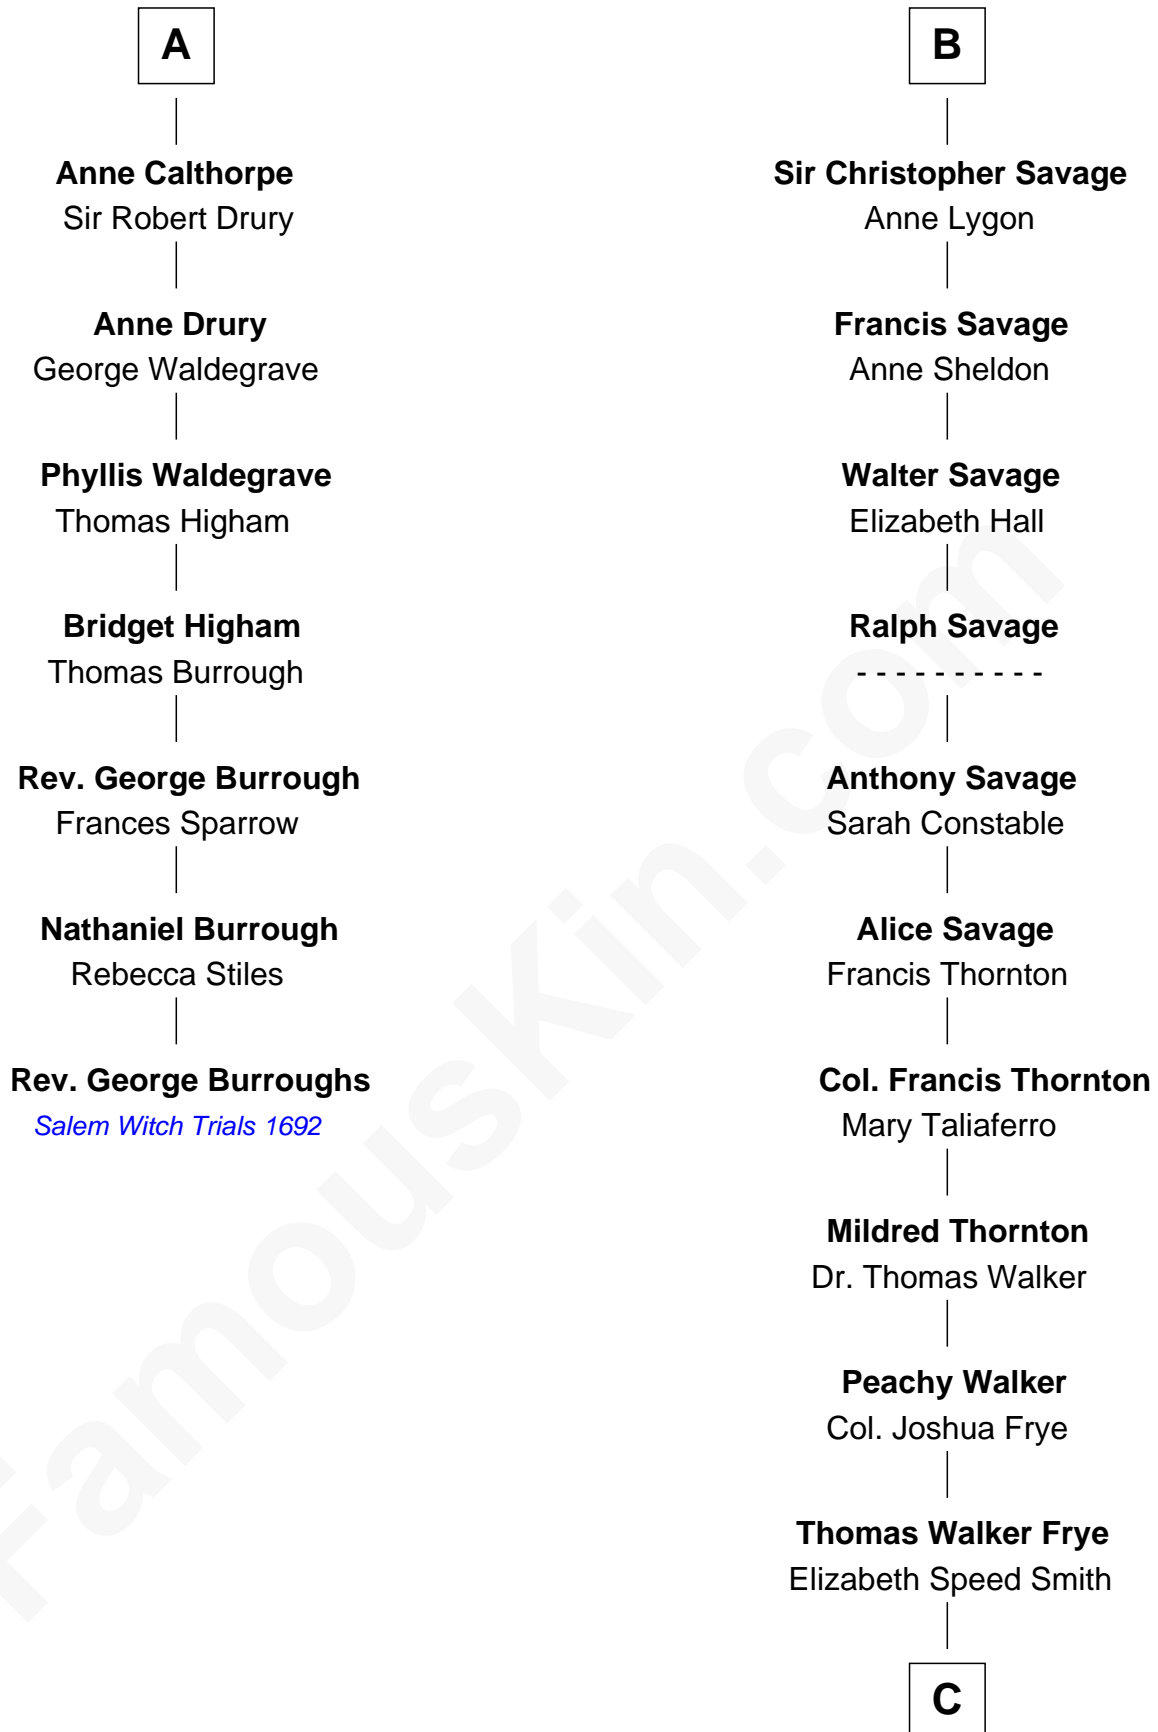

**FamousKin.com**  
**Relationship Chart of**  
**Rev. George Burroughs**

*Executed for Witchcraft, Salem 1692*

**13th cousin 8 times removed of**

**Adlai Stevenson III**  
*U.S. Senator from Illinois*

**King Edward I**  
 Eleanor of Castile

**Joan of Acre**  
 Sir Gilbert de Clare

**Elizabeth de Clare**  
 Roger D'Amory

**Elizabeth D'Amory**  
 Sir John Bardolf

**William Bardolf**  
 Agnes Poynings

**Cecilia Bardolf**  
 Sir Brian Stapleton

**Sir Miles Stapleton**  
 Katherine de la Pole

**Elizabeth Stapleton**  
 Sir William Calthorpe

**A**

**Elizabeth Plantagenet**  
 Humphrey de Bohun

**Sir William de Bohun**  
 Elizabeth de Badlesmere

**Elizabeth de Bohun**  
 Sir Richard Fitzalan

**Elizabeth Fitzalan**  
 Sir Robert Goushill

**Joan Goushill**  
 Sir Thomas Stanley

**Katherine Stanley**  
 Sir John Savage

**Sir Christopher Savage**  
 Anne Stanley

**B**

**C**

**Mary Peachy Frye**  
Rev. Lewis Warner Green

**Letitia Green**  
Adlai Ewing Stevenson