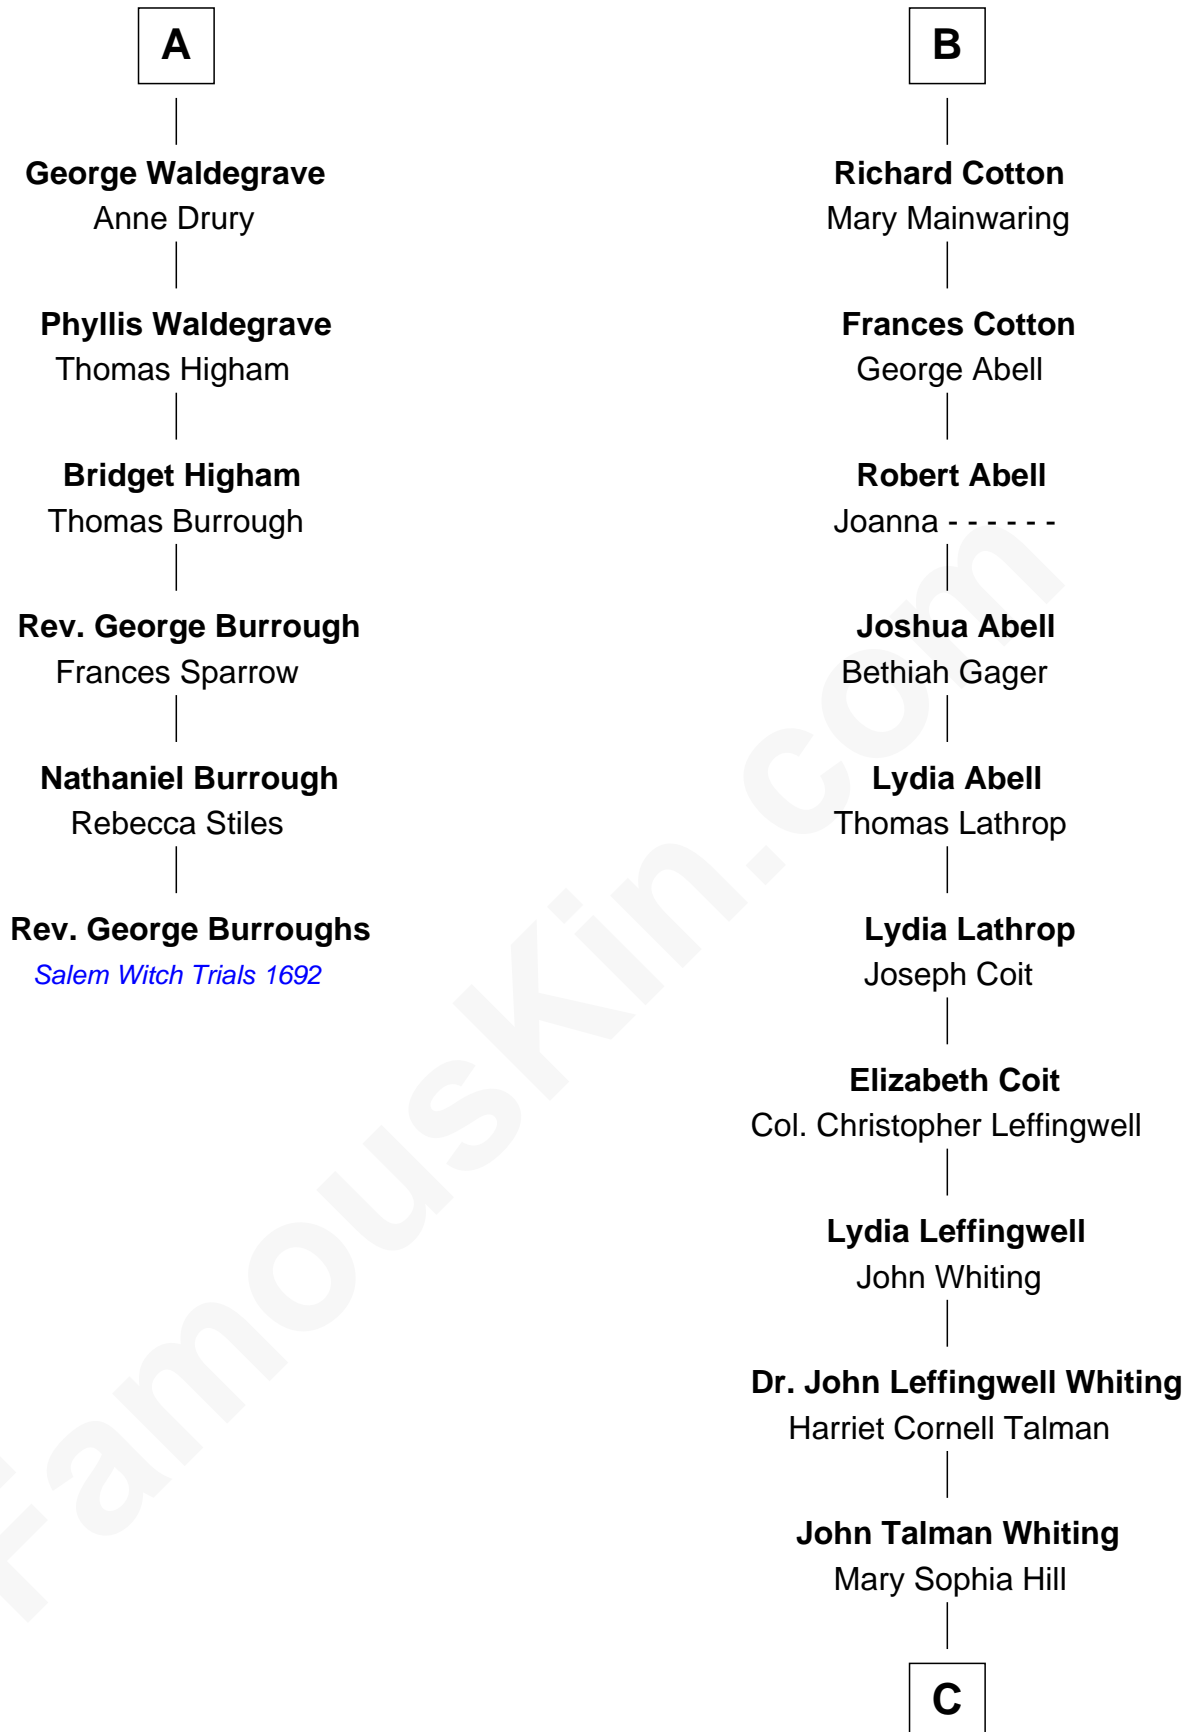

FamousKin.com
Relationship Chart of
Rev. George Burroughs

Executed for Witchcraft, Salem 1692

12th cousin 8 times removed of

Adlai Stevenson III
U.S. Senator from Illinois

C

|
Mary DeGama Whiting

William Borden

|
John Borden

Ellen Wallace Waller

|
Ellen Borden

Adlai Ewing Stevenson

|
Adlai Stevenson III

U.S. Senator from Illinois

FamousKin.com