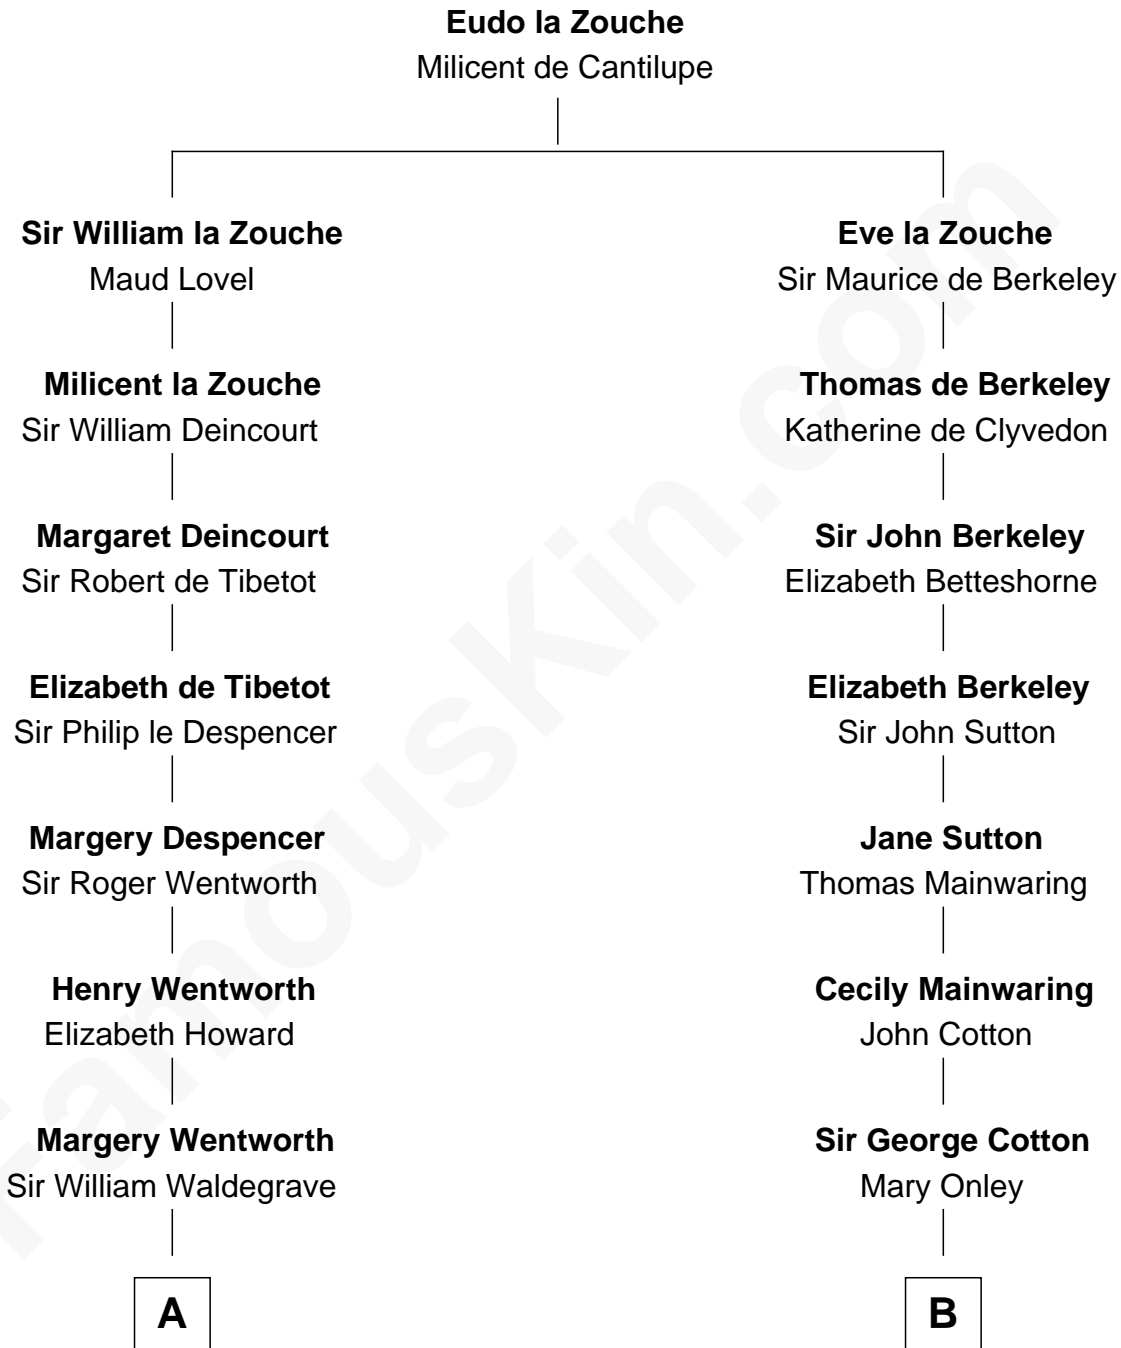

FamousKin.com
Relationship Chart of
Rev. George Burroughs

Executed for Witchcraft, Salem 1692

12th cousin 8 times removed of

Adlai Stevenson III
U.S. Senator from Illinois

C

|
Mary DeGama Whiting

William Borden

|
John Borden

Ellen Wallace Waller

|
Ellen Borden

Adlai Ewing Stevenson

|
Adlai Stevenson III

U.S. Senator from Illinois

FamousKin.com