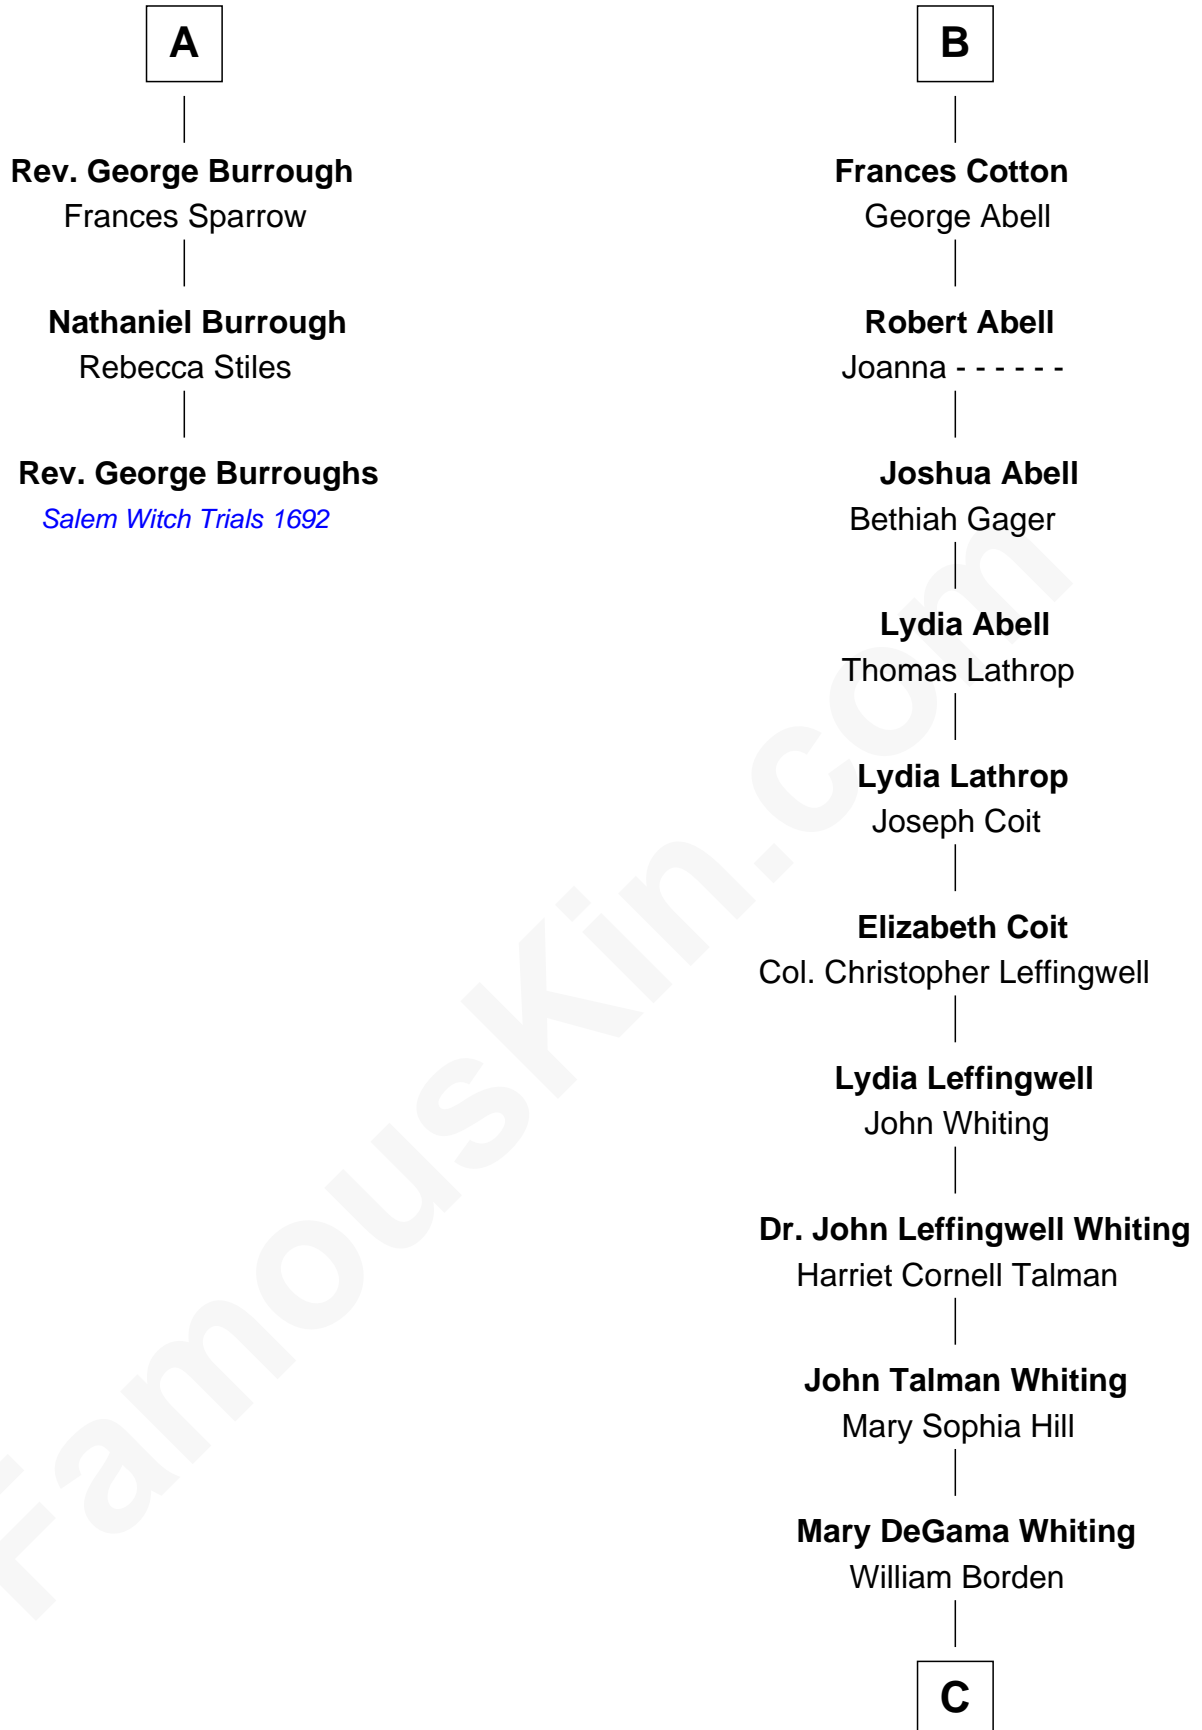

**FamousKin.com**  
**Relationship Chart of**  
**Rev. George Burroughs**

*Executed for Witchcraft, Salem 1692*

**9th cousin 10 times removed of**

**Adlai Stevenson III**  
*U.S. Senator from Illinois*

**Sir Philip le Despencer**  
 Elizabeth - - - - -

**Sir Philip le Despencer**  
 Elizabeth de Tibetot

**Margery Despencer**  
 Sir Roger Wentworth

**Henry Wentworth**  
 Elizabeth Howard

**Margery Wentworth**  
 Sir William Waldegrave

**George Waldegrave**  
 Anne Drury

**Phyllis Waldegrave**  
 Thomas Higham

**Bridget Higham**  
 Thomas Burrough

**A**

**Alice le Despenser**  
 Sir John Sutton

**Sir John Sutton**  
 Constance Blount

**Sir John Sutton**  
 Elizabeth Berkeley

**Jane Sutton**  
 Thomas Mainwaring

**Cecily Mainwaring**  
 John Cotton

**Sir George Cotton**  
 Mary Onley

**Richard Cotton**  
 Mary Mainwaring

**B**

**C**

John Borden

Ellen Wallace Waller