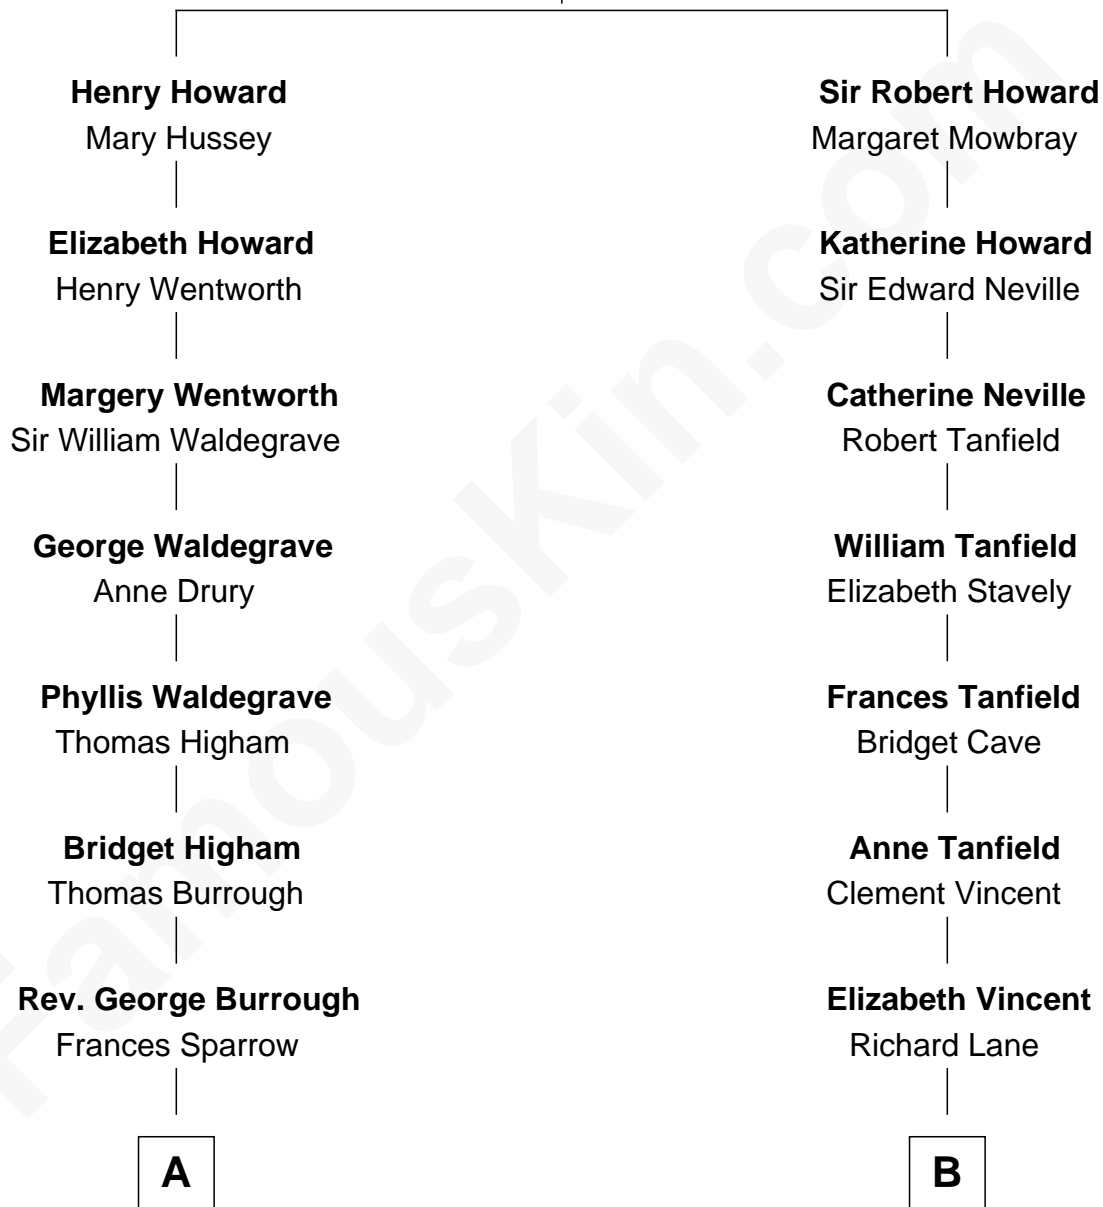

FamousKin.com

Relationship Chart of

Rev. George Burroughs

Executed for Witchcraft, Salem 1692

8th cousin 5 times removed of

Henry Lee III

9th Governor of Virginia

Sir John Howard

Alice Tendring

A

Nathaniel Burrough
Rebecca Stiles

Rev. George Burroughs
Salem Witch Trials 1692

B

Dorothy Lane
William Randolph

Richard Randolph
Elizabeth Ryland

Col. William Randolph
Mary Isham