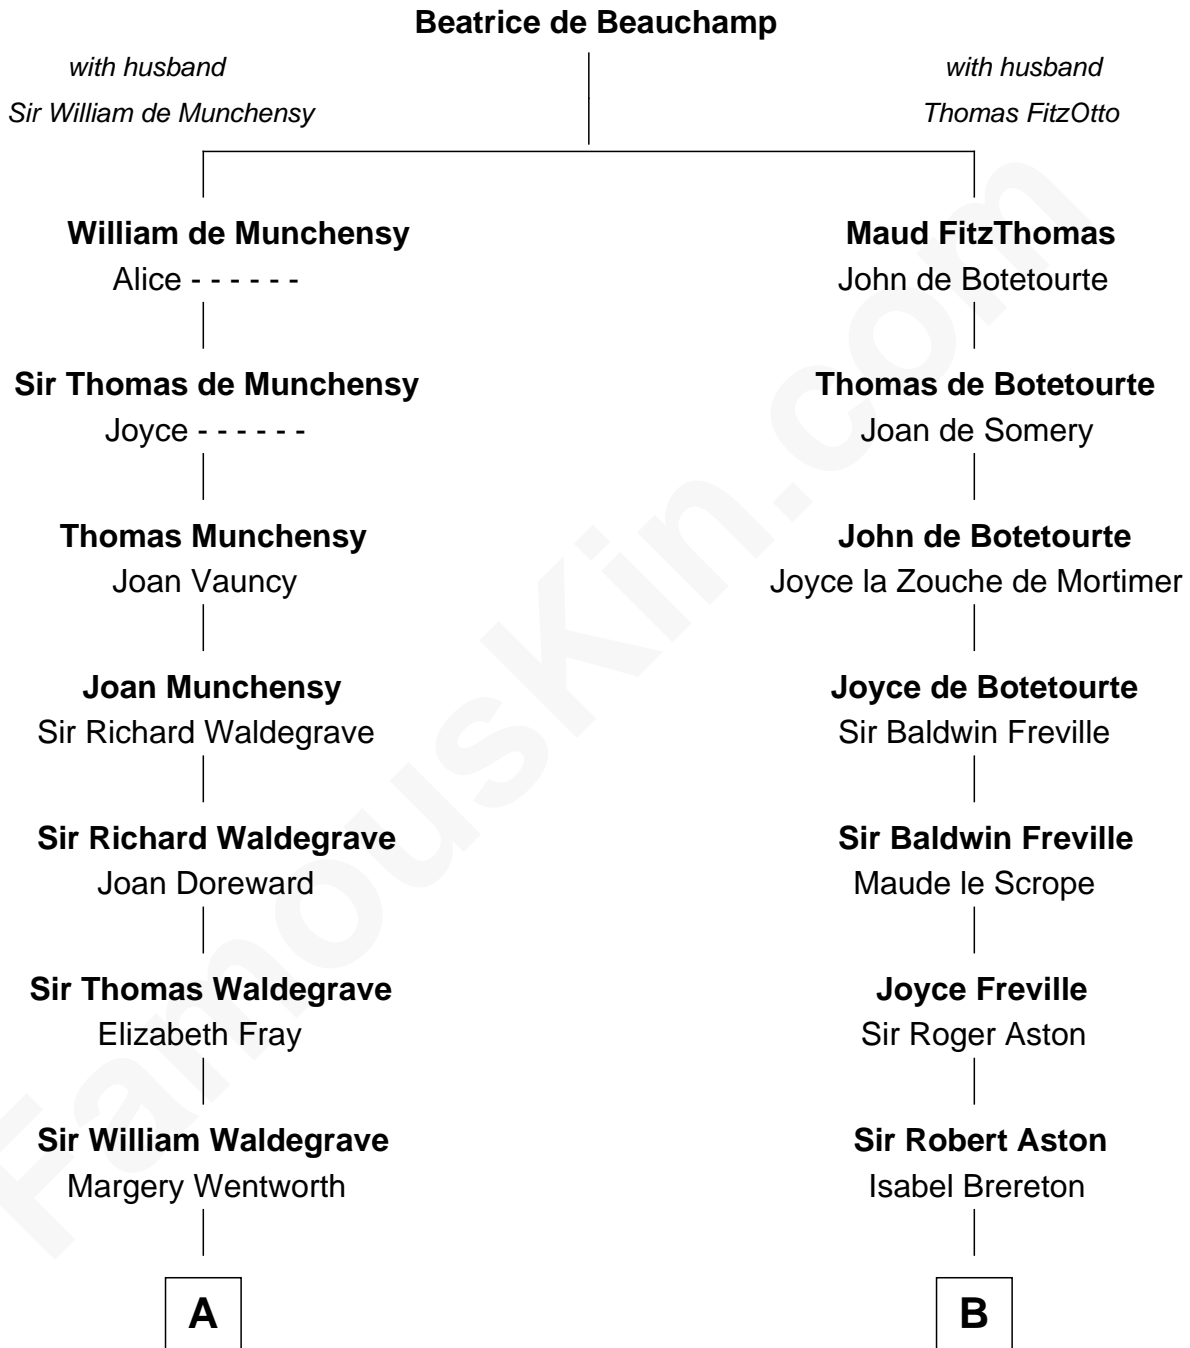

FamousKin.com Relationship Chart of

Rev. George Burroughs
Executed for Witchcraft, Salem 1692

12th cousin 7 times removed of

Henry Lee III
9th Governor of Virginia

C

Henry Lee
Mary Bland

Col. Henry Lee
Lucy Grymes

Henry Lee III
Light-Horse Harry

FamousKin.com