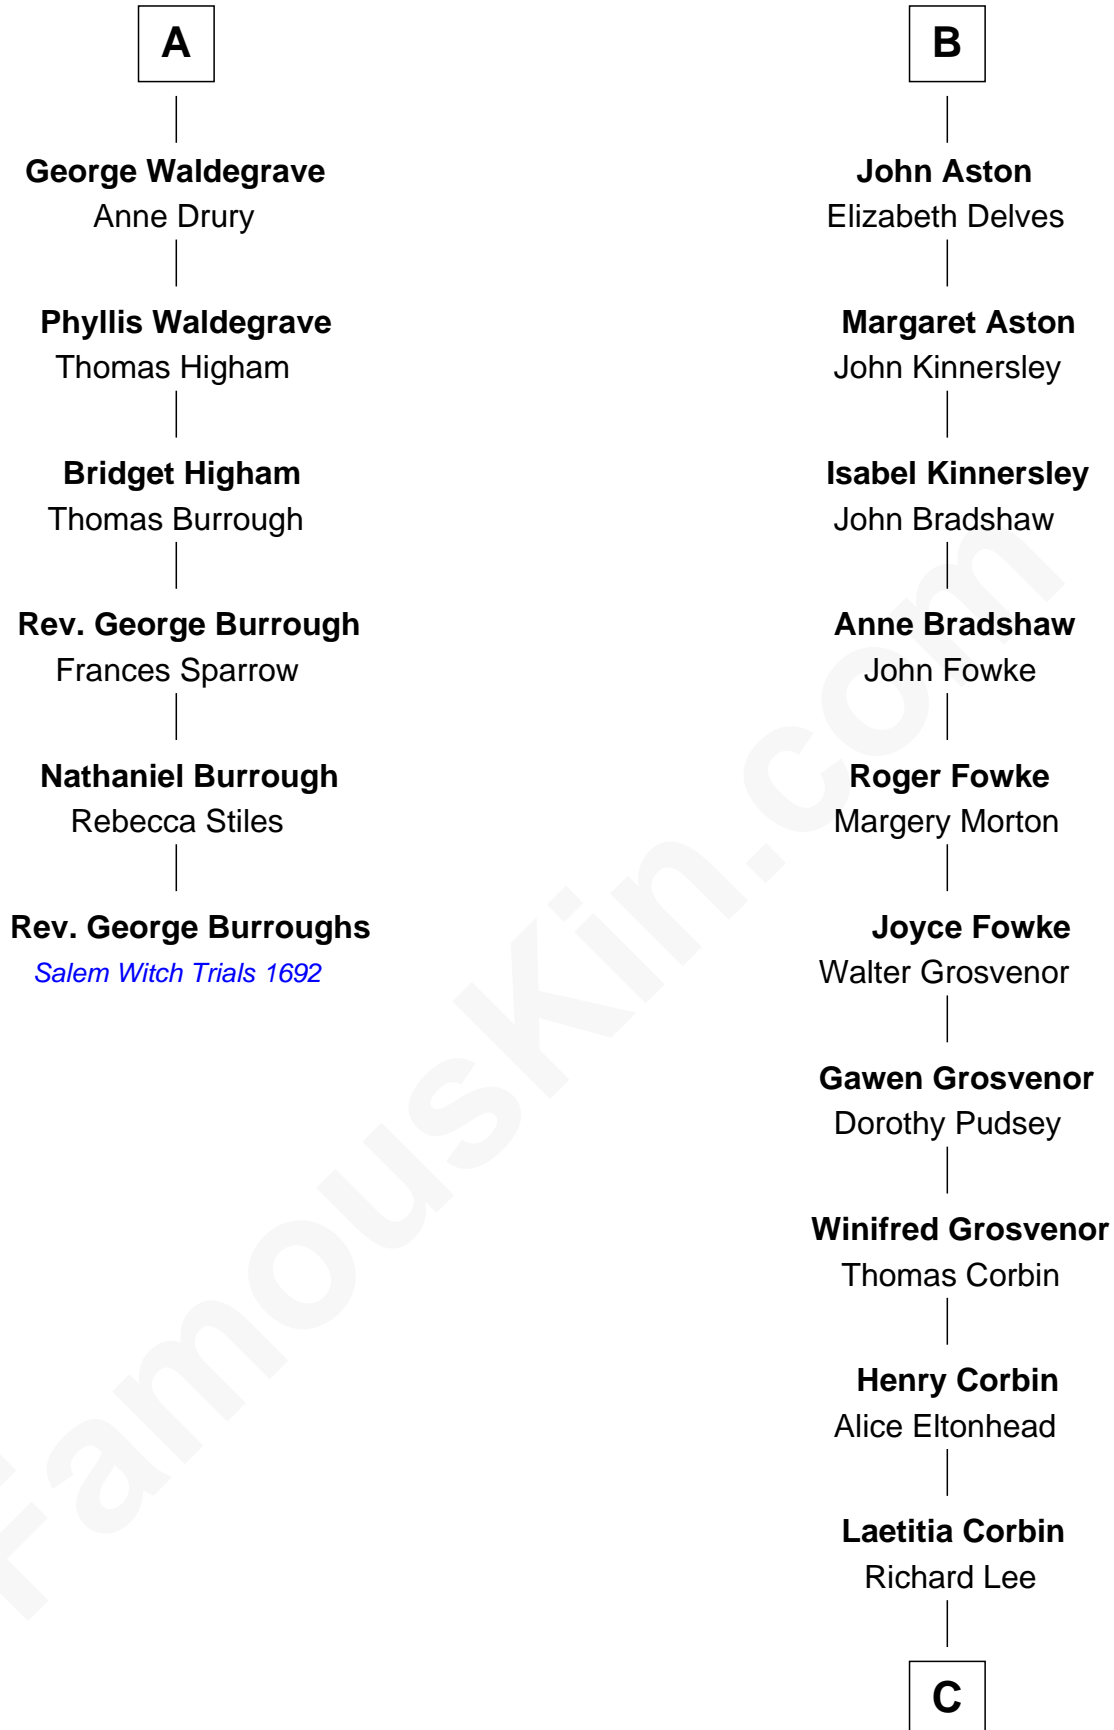

FamousKin.com Relationship Chart of

Rev. George Burroughs
Executed for Witchcraft, Salem 1692

12th cousin 7 times removed of

Henry Lee III
9th Governor of Virginia

C

Henry Lee
Mary Bland

Col. Henry Lee
Lucy Grymes

Henry Lee III
Light-Horse Harry

FamousKin.com