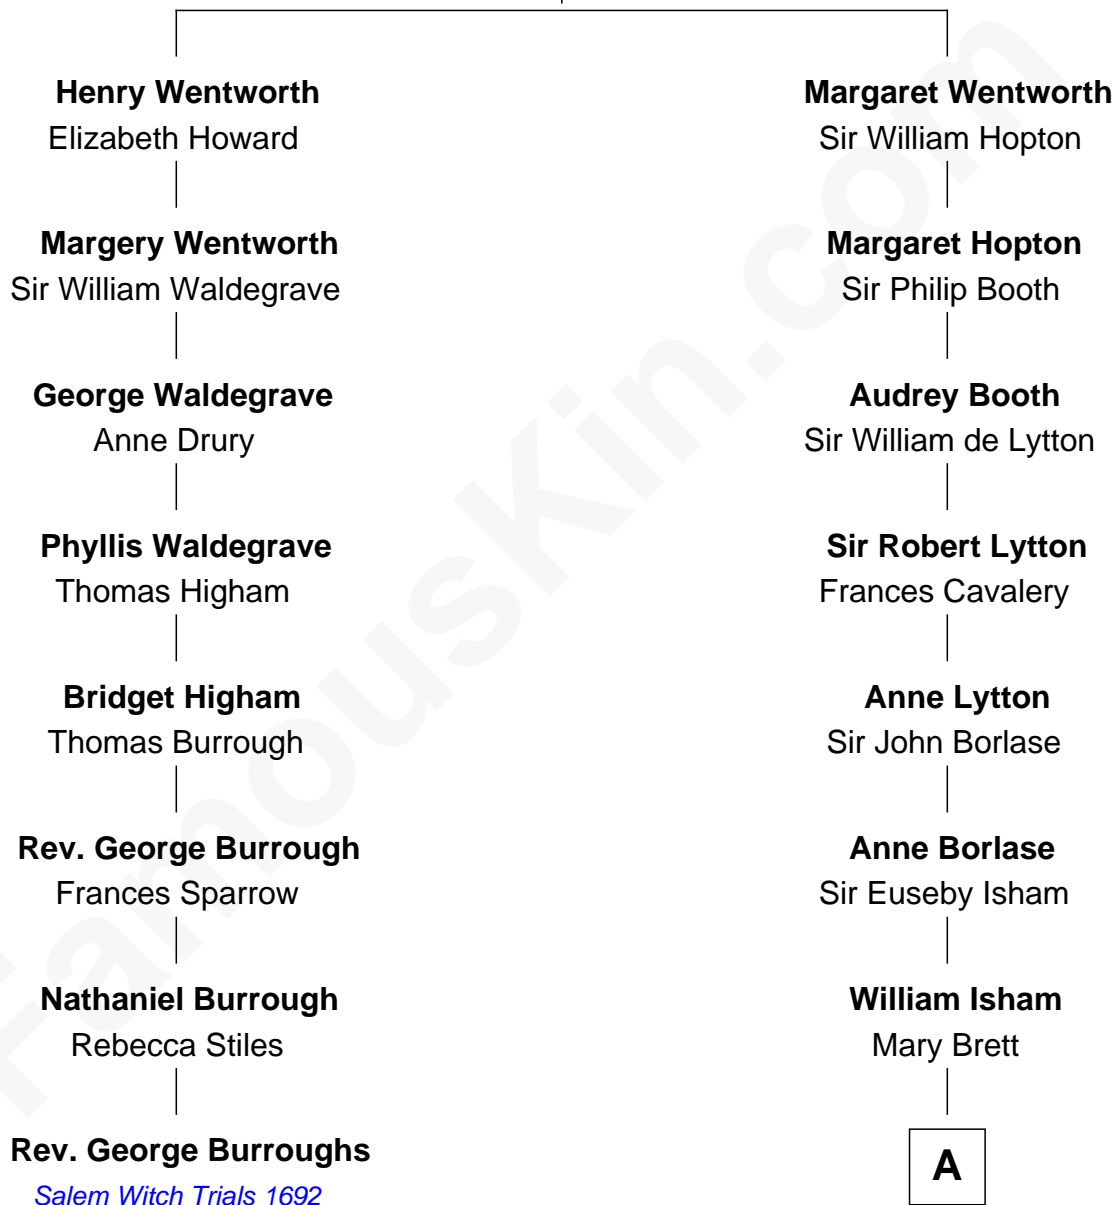

**FamousKin.com**  
**Relationship Chart of**  
**Rev. George Burroughs**

*Executed for Witchcraft, Salem 1692*

7th cousin 5 times removed of

**Henry Lee III**

*9th Governor of Virginia*

**Sir Roger Wentworth**

Margery Despencer

**A**

**Henry Isham**  
Katherine Banks

**Mary Isham**  
Col. William Randolph

**Elizabeth Randolph**  
Richard Bland

**Mary Bland**  
Henry Lee

**Col. Henry Lee**  
Lucy Grymes

**Henry Lee III**  
*Light-Horse Harry*