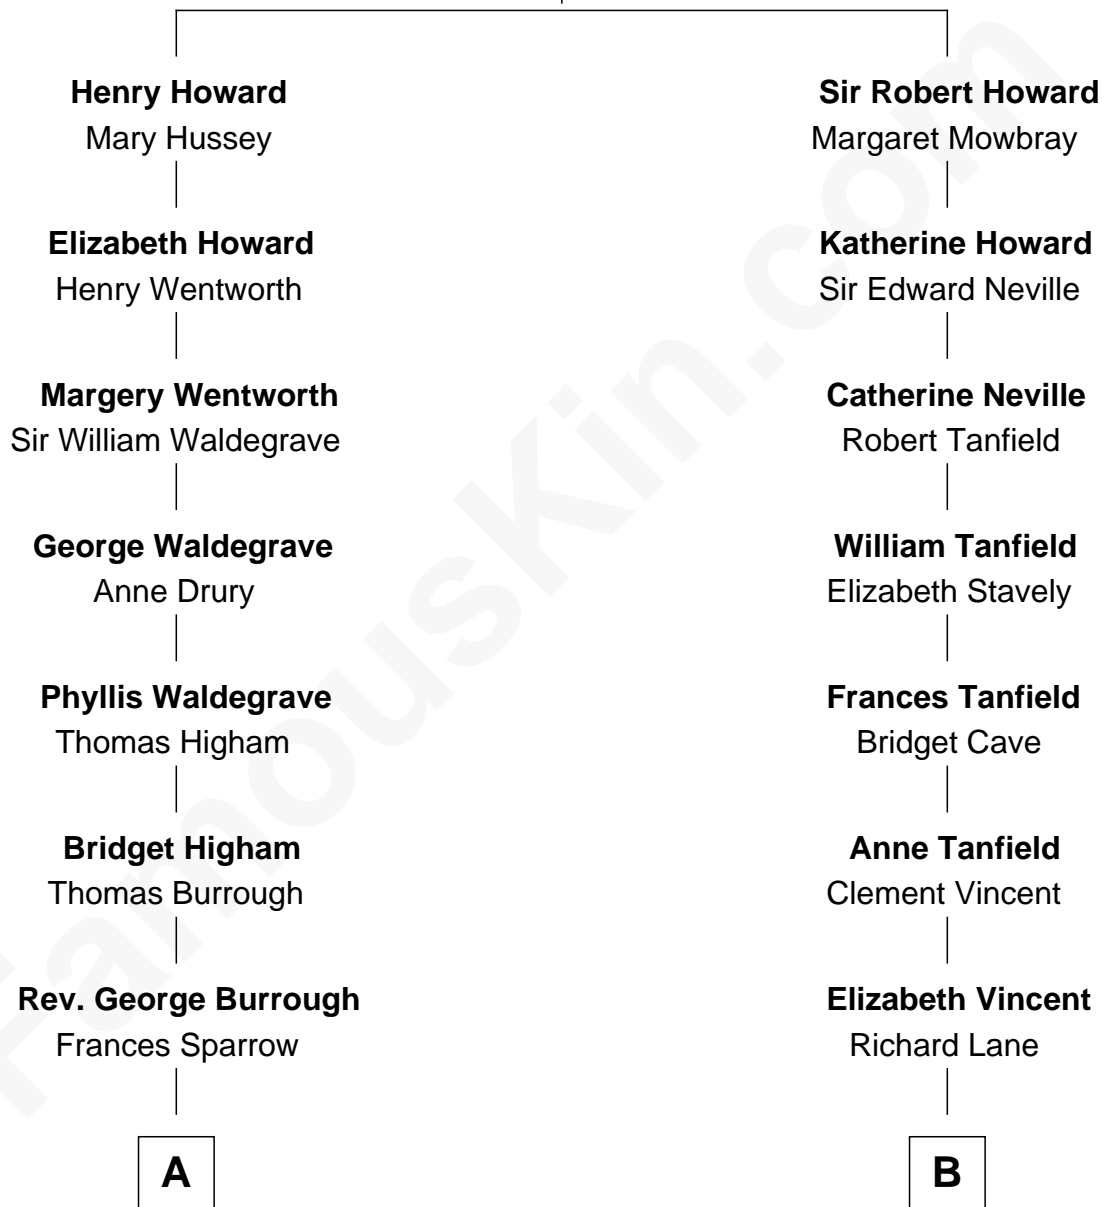

Sir John Howard

Alice Tendring