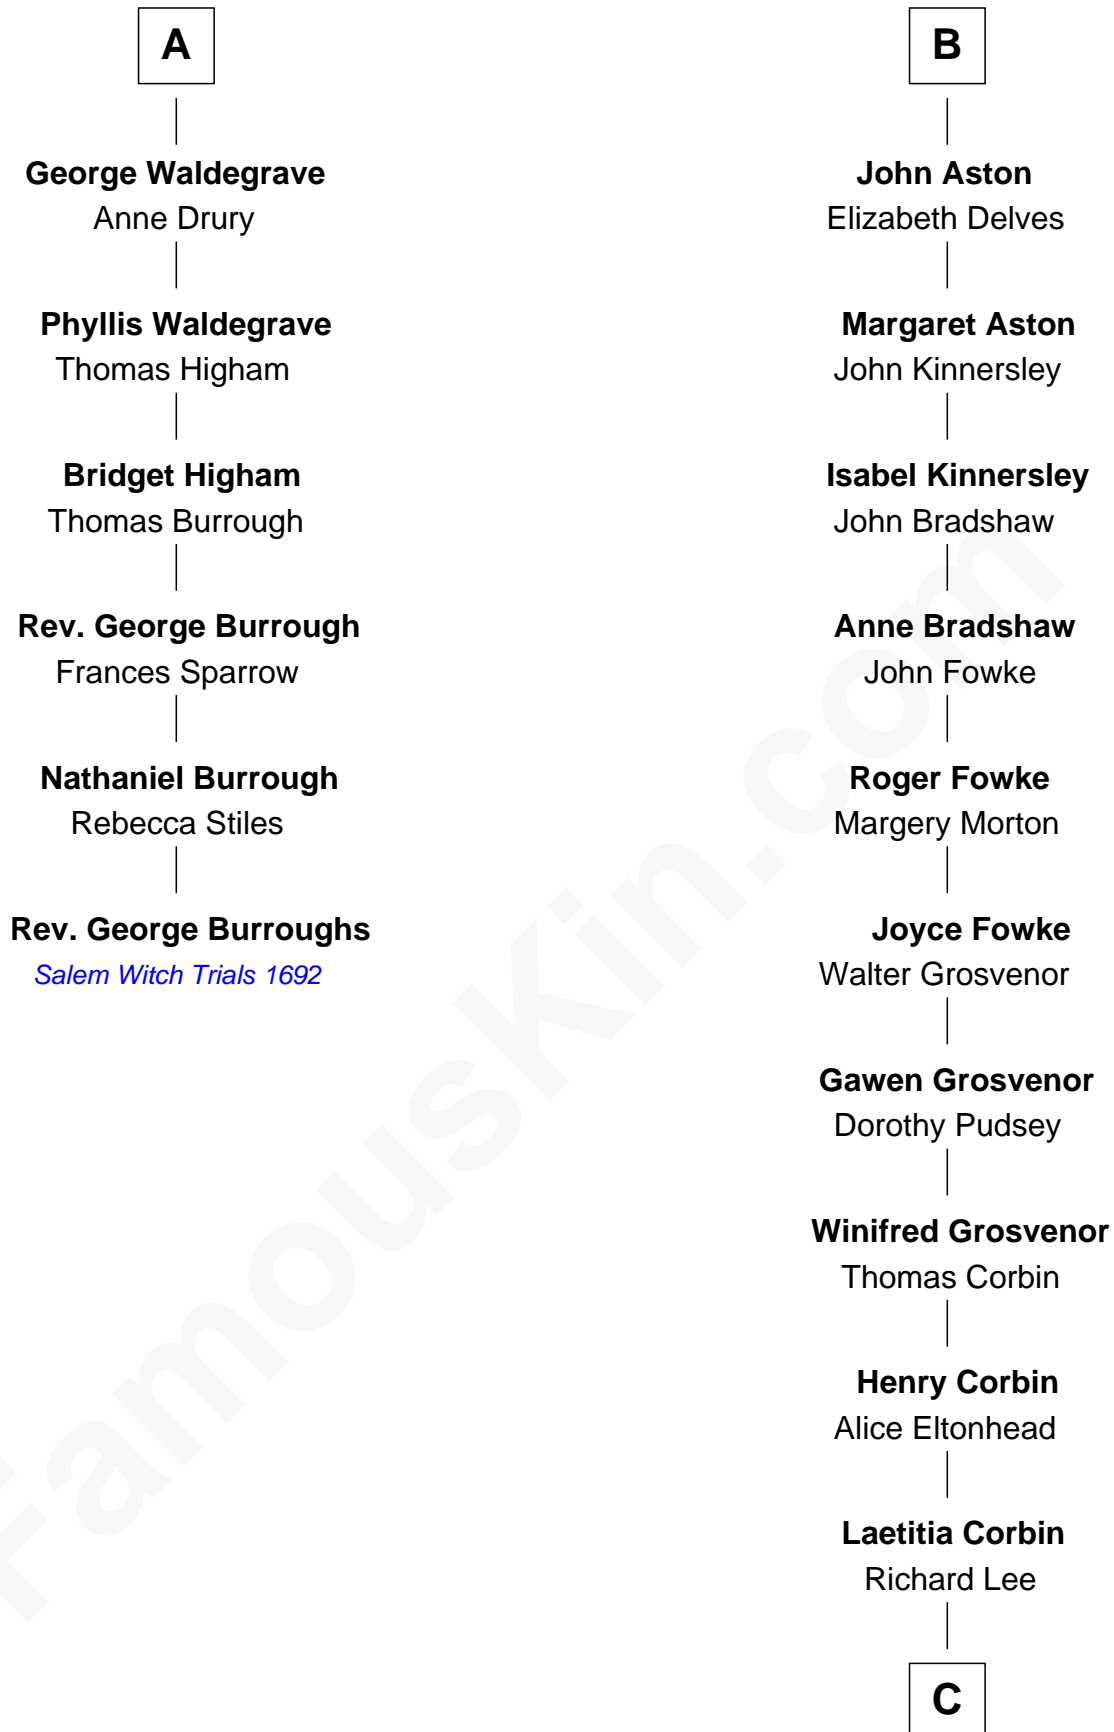

FamousKin.com

Relationship Chart of

Rev. George Burroughs

Executed for Witchcraft, Salem 1692

12th cousin 8 times removed of

General Robert E. Lee

Confederate Army - U.S. Civil War

C

Henry Lee

Mary Bland

Col. Henry Lee

Lucy Grymes

Maj. Gen. Henry Lee

Anne Hill Carter

General Robert E. Lee

Confederate Army - U.S. Civil War