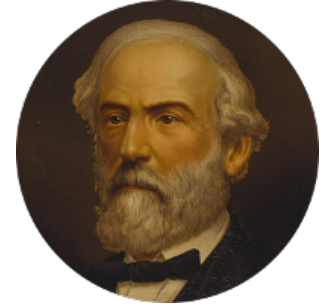

FamousKin.com

Relationship Chart of

Rev. George Burroughs

Executed for Witchcraft, Salem 1692

12th cousin 8 times removed of

General Robert E. Lee

Confederate Army - U.S. Civil War

C

Henry Lee

Mary Bland

Col. Henry Lee

Lucy Grymes

Maj. Gen. Henry Lee

Anne Hill Carter

General Robert E. Lee

Confederate Army - U.S. Civil War