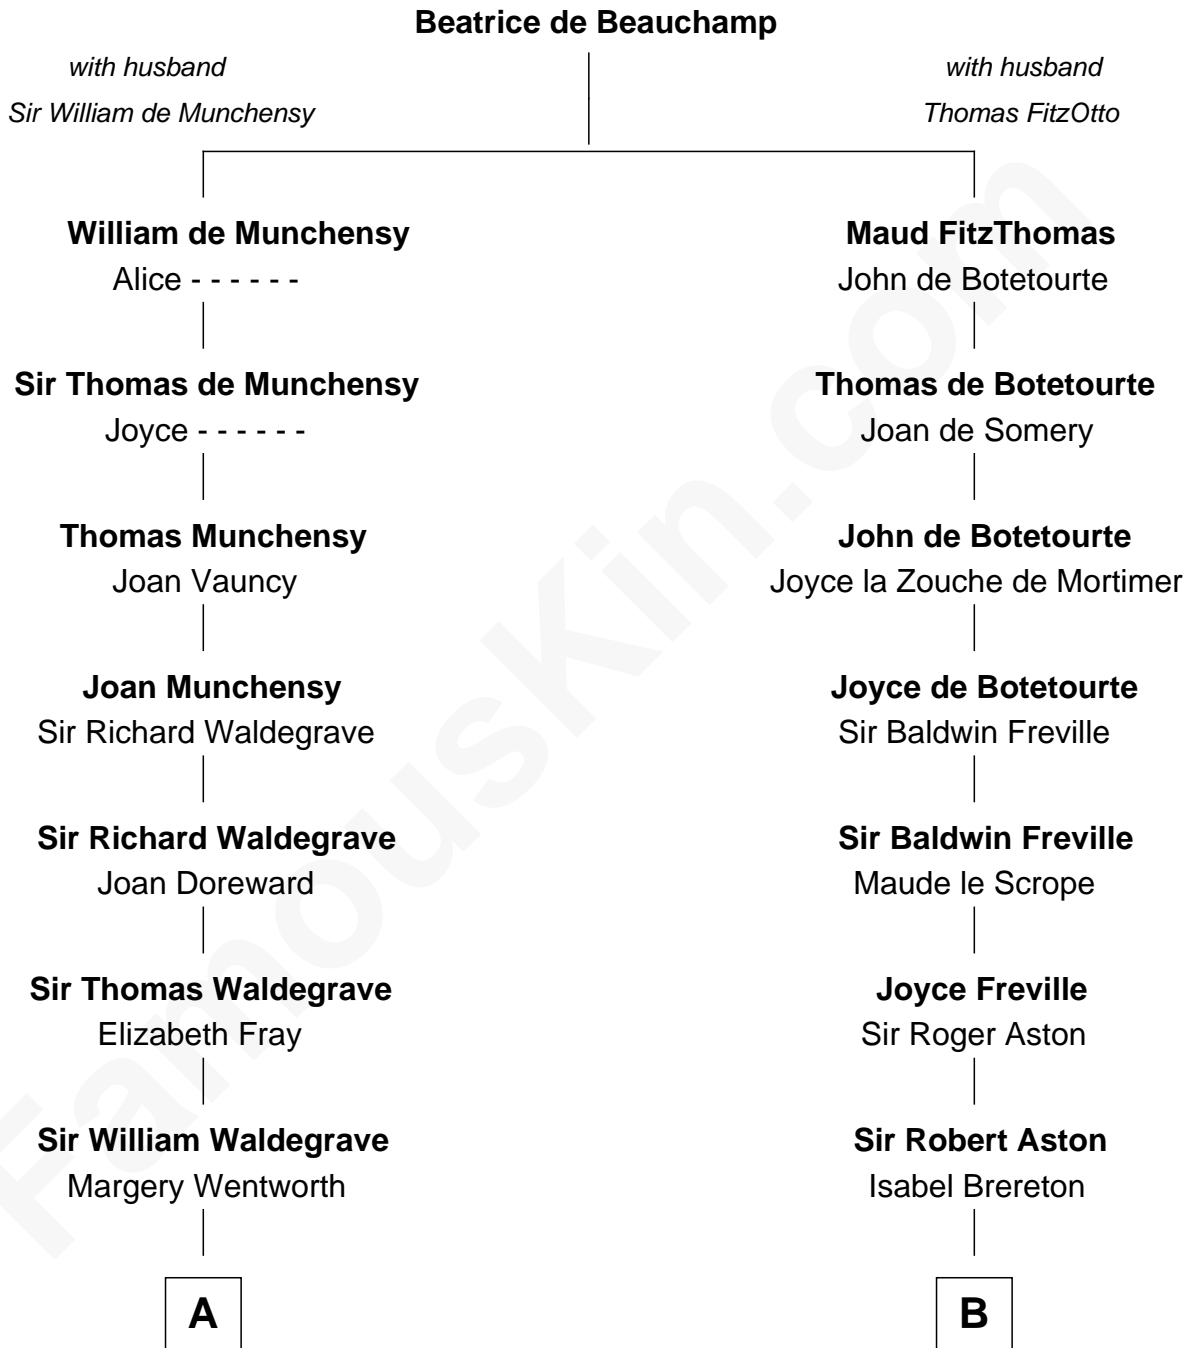

FamousKin.com

Relationship Chart of

Rev. George Burroughs

Executed for Witchcraft, Salem 1692

12th cousin 8 times removed of

General Robert E. Lee

Confederate Army - U.S. Civil War

C

Henry Lee

Mary Bland

Col. Henry Lee

Lucy Grymes

Maj. Gen. Henry Lee

Anne Hill Carter

General Robert E. Lee

Confederate Army - U.S. Civil War