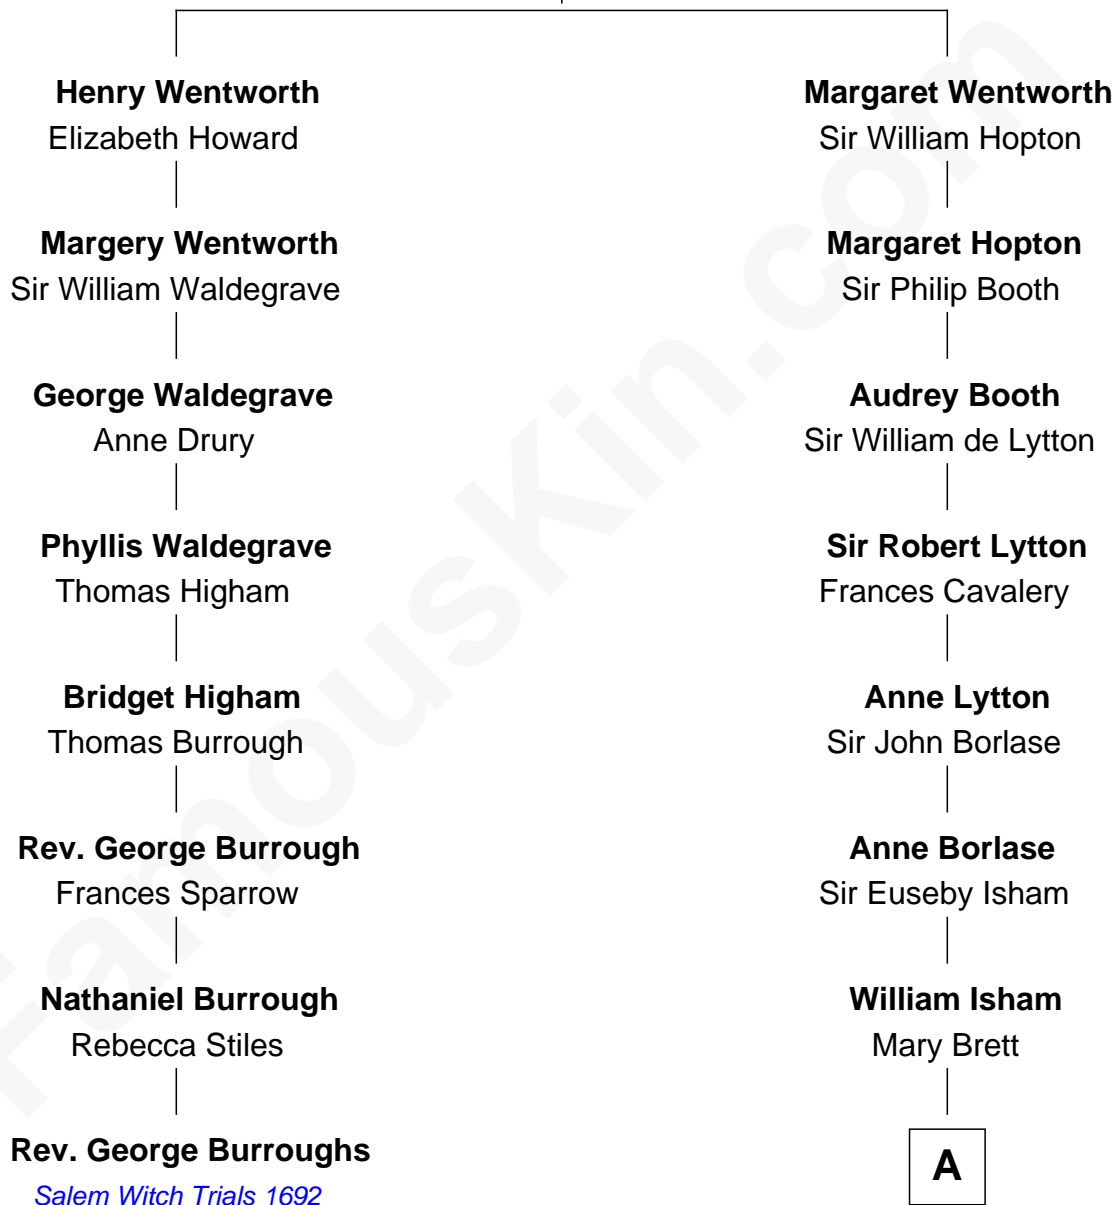

FamousKin.com

Relationship Chart of

Rev. George Burroughs

Executed for Witchcraft, Salem 1692

7th cousin 6 times removed of

General Robert E. Lee

Confederate Army - U.S. Civil War

Sir Roger Wentworth

Margery Despencer

A

Henry Isham

Katherine Banks

Mary Isham

Col. William Randolph

Elizabeth Randolph

Richard Bland