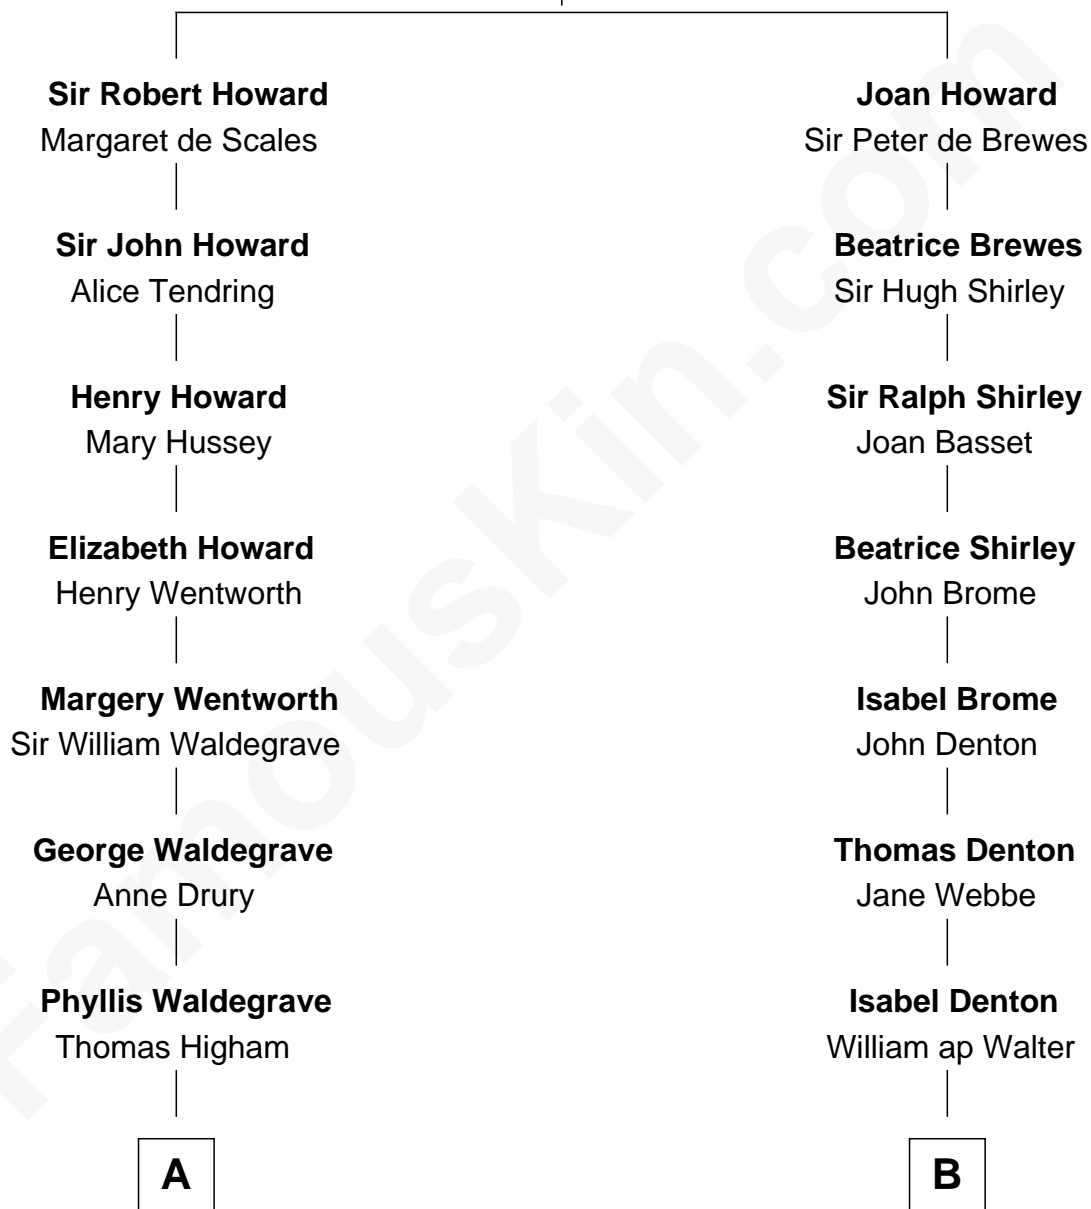

FamousKin.com

Relationship Chart of

Rev. George Burroughs

Executed for Witchcraft, Salem 1692

10th cousin 11 times removed of

Linda Hamilton

TV and Movie Actress

Sir John Howard

Alice de Bois

C

—
Stephen P. Holt
Aurelia Morgan Grimes

—
Taylor Holt
Frances Kyle

—
Dr. Richard Huckstep Holt
Mildred Alberta Derby

—
Barbara Kyle Holt
Dr. Carroll Stanford Hamilton

—
Linda Hamilton
TV and Movie Actress