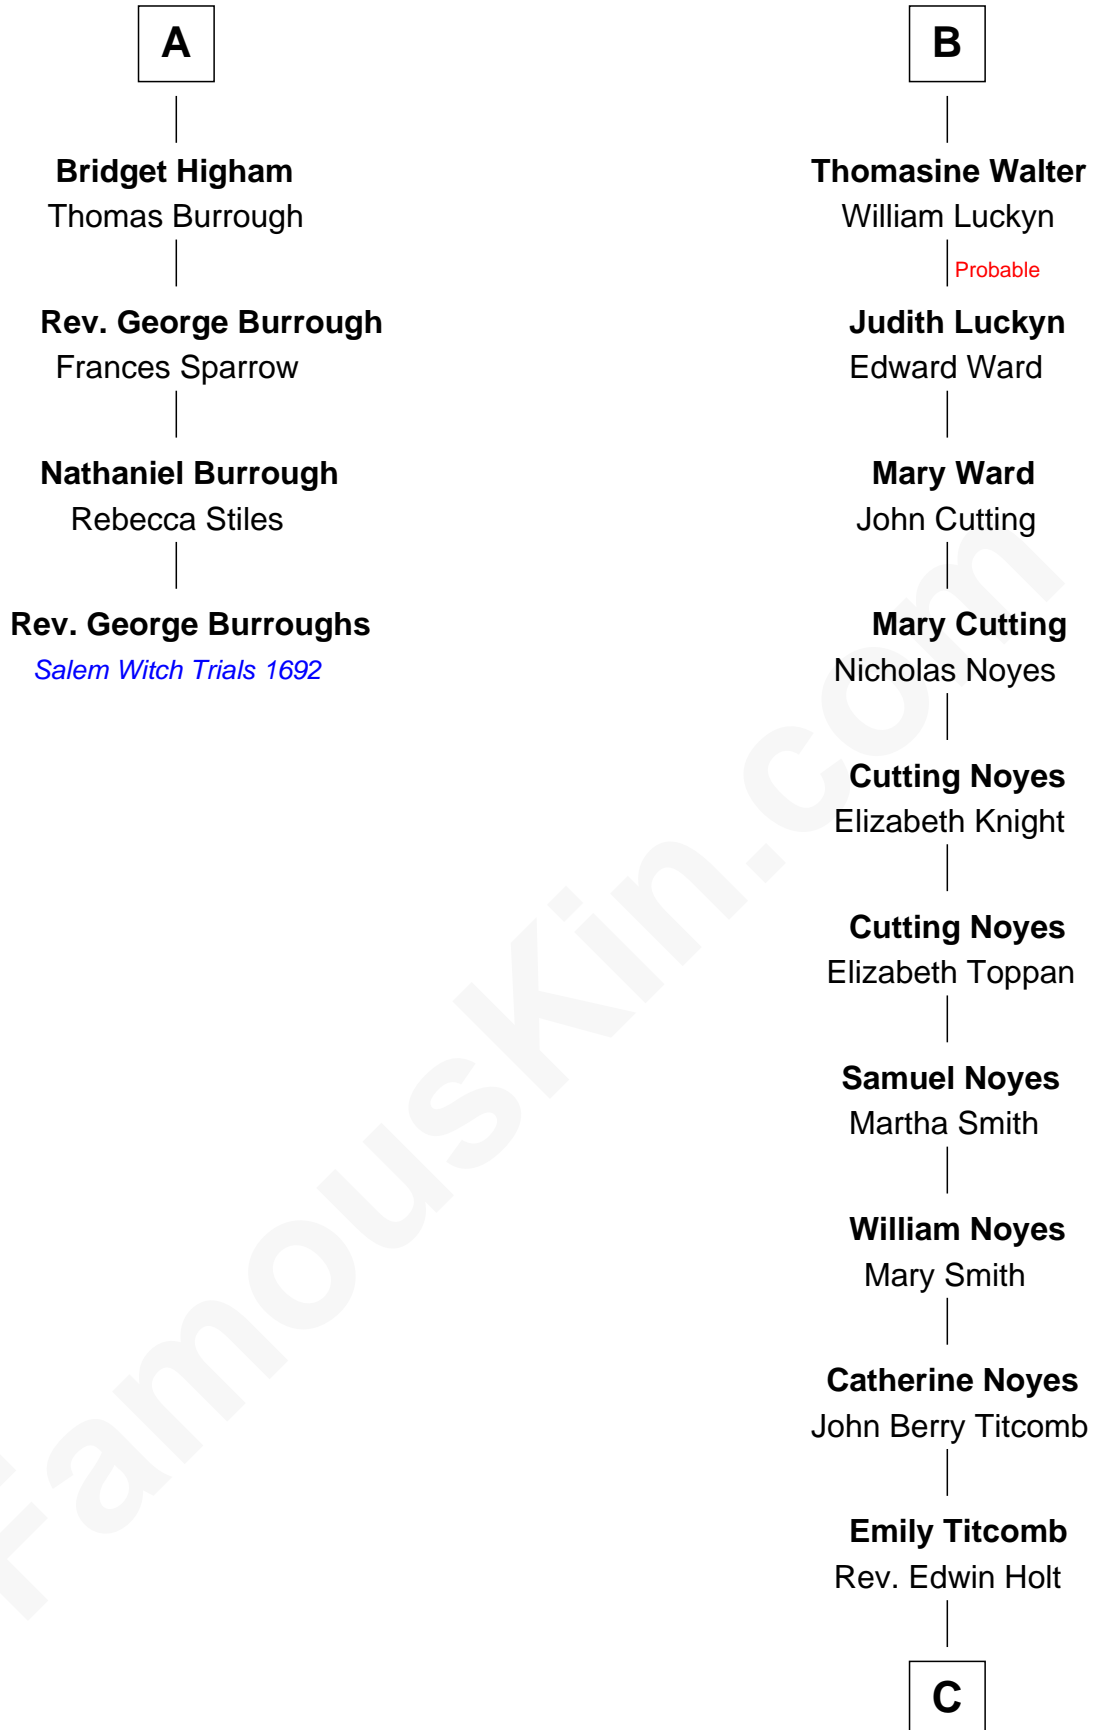

FamousKin.com

Relationship Chart of

Rev. George Burroughs

Executed for Witchcraft, Salem 1692

10th cousin 11 times removed of

Linda Hamilton

TV and Movie Actress

Sir John Howard

Alice de Bois

C

—
Stephen P. Holt
Aurelia Morgan Grimes

—
Taylor Holt
Frances Kyle

—
Dr. Richard Huckstep Holt
Mildred Alberta Derby

—
Barbara Kyle Holt
Dr. Carroll Stanford Hamilton

—
Linda Hamilton
TV and Movie Actress