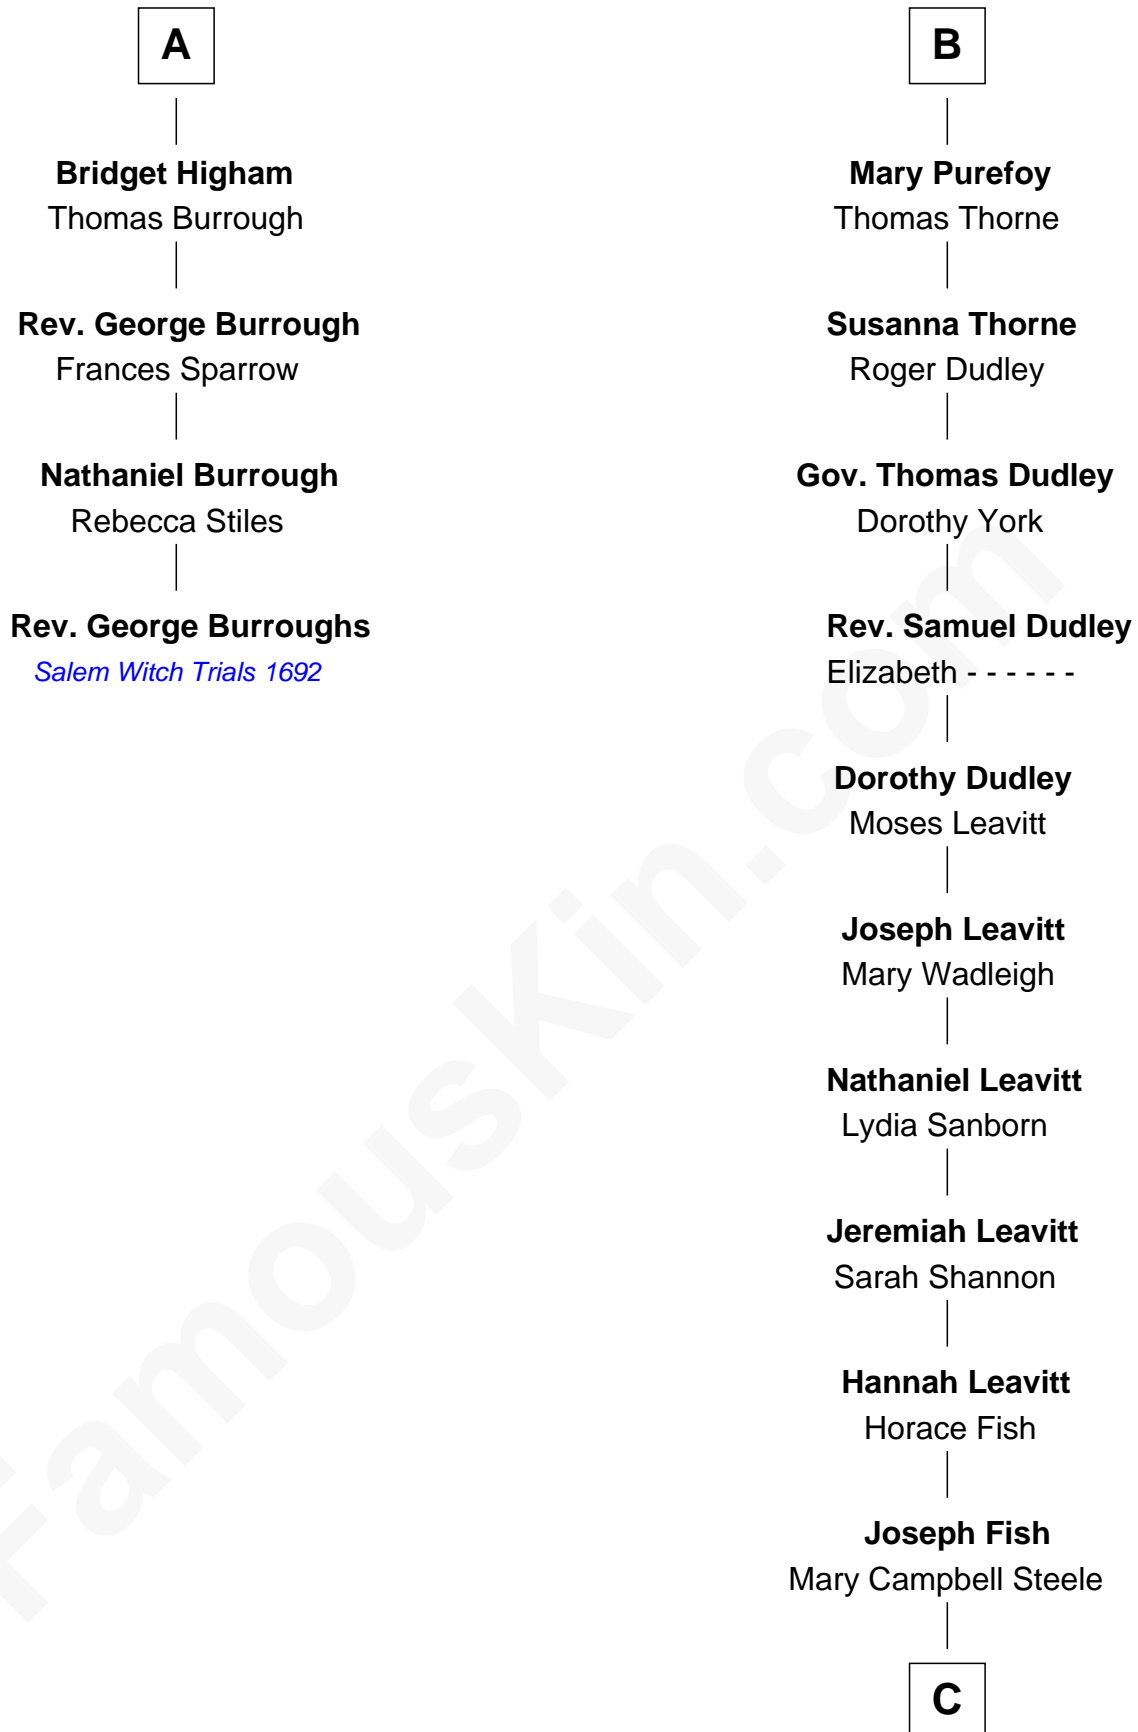

FamousKin.com

Relationship Chart of

Rev. George Burroughs

Executed for Witchcraft, Salem 1692

10th cousin 11 times removed of

Keri Russell

TV and Movie Actress

Sir John Howard

Alice de Bois

C

John Lazelle Fish

Melvina Cheney

Karl Joseph Fish

Mary Emma McNeil

Emma Inez Fish

Kermit Sylvester Stephens