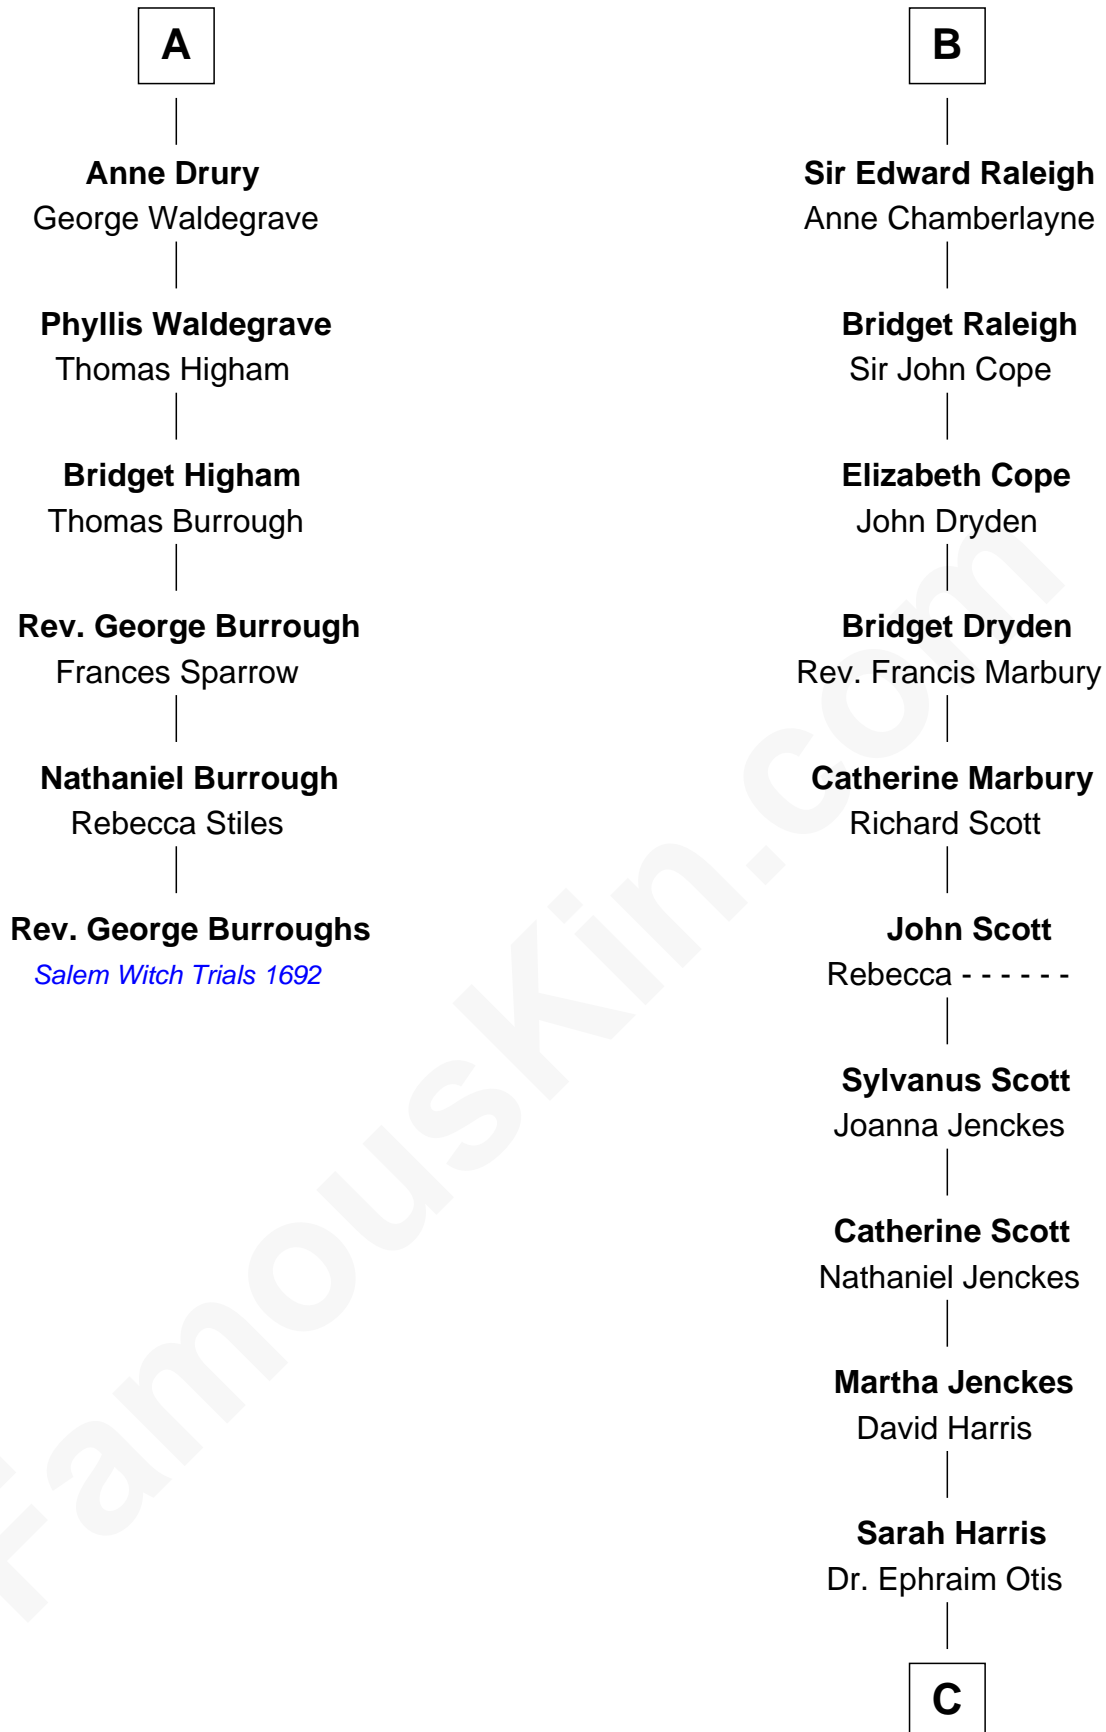

FamousKin.com

Relationship Chart of

Rev. George Burroughs
Executed for Witchcraft, Salem 1692

12th cousin 9 times removed of

Amelia Earhart
Aviation Pioneer

Sir Gilbert de Clare
 Joan of Acre

C

Dr. Ephraim Otis

Mary Cornell

Isaac Otis

Caroline Abigail Curtis

Alfred Gideon Otis

Amelia Josephine Harres

Amelia Otis

Edwin Stanton Earhart

Amelia Earhart