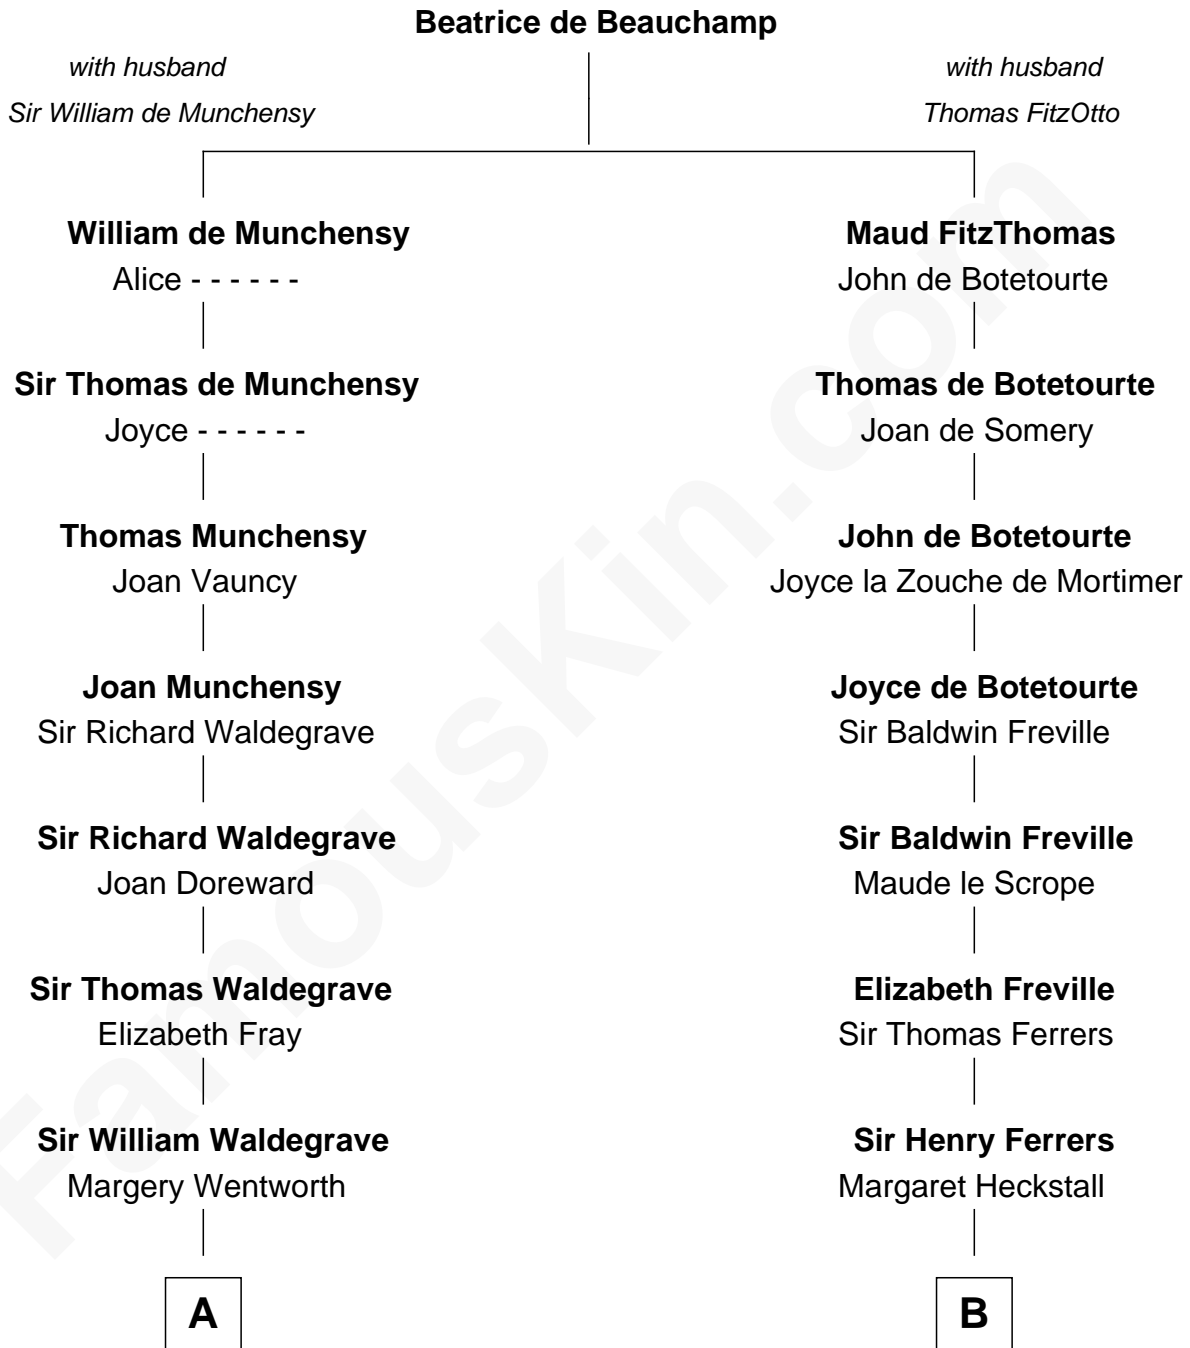

FamousKin.com

Relationship Chart of

Rev. George Burroughs

Executed for Witchcraft, Salem 1692

12th cousin 6 times removed of

Joseph Wharton

Founder of the Wharton School of Business

C

Deborah Fisher

William Wharton

Joseph Wharton

Founder, Wharton School of Business

FamousKin.com